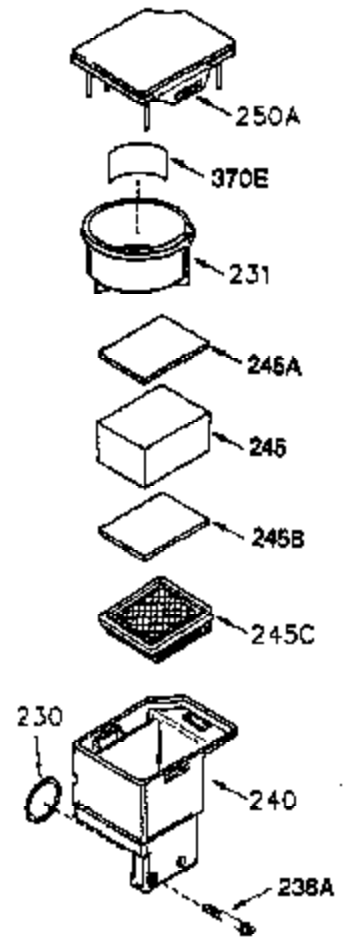

ILLUSTRATION SHOWS TYPICAL PARTS ONLY. ORDER BY PART NUMBER. PARTS NOT LISTED ARE SUPPLIED BY OEM.

VIEW 2 OF 2

Ref #	Part Number	Qty	Description
67A	430234		Fuel Filter (Screen) (Optional)
200	570675A		Control Bracket (Incl.202,203,204,205 ,206)
202	32924		Compression Spring
205	650606		Screw, 10-32 x 1-1/8"
209A	650867		Screw, 10-24 x 1/2"
209	650735		Screw, 10-24 x 3/8"
238A	650940		Screw, 10-32 x 3/4"
245	34782		Air Cleaner Filter (Incl. 229)
245A	34783		Air Cleaner Filter
287	650926		Screw, 8-32 x 21/64"
290	29774		Fuel Line
292	26460		Fuel Line Clamp
296	34279B		Fuel Filter
370H	35977		Caution Decal
390	590688		Rewind Starter (Refer to Division 5, Section C, page 36 or Fiche 25, Grid G-3 for breakdown)
416	390309		Spark Arrestor Kit (Can be used on an y model)