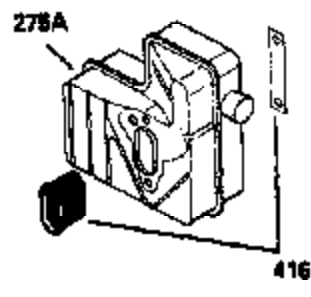

ILLUSTRATION SHOWS TYPICAL PARTS ONLY. ORDER BY PART NUMBER. PARTS NOT LISTED ARE SUPPLIED BY OEM.

VIEW 2 OF 2

Ref #	Part Number	Qty	Description
67A	430234		Fuel Filter (Screen) (Optional)
200	570675A		Control Bracket (Incl.202,203,204,205 ,206)
202	32924		Compression Spring
205	650606		Screw, 10-32 x 1-1/8"
209A	650867		Screw, 10-24 x 1/2"
209	650735		Screw, 10-24 x 3/8"
238A	650940		Screw, 10-32 x 3/4"
245	34782		Air Cleaner Filter (Incl. 229)
245A	34783		Air Cleaner Filter
287	650926		Screw, 8-32 x 21/64"
290	29774		Fuel Line
292	26460		Fuel Line Clamp
296	34279B		Fuel Filter
370H	35977		Caution Decal
390	590688		Rewind Starter (Refer to Division 5, Section C, page 36 or Fiche 25, Grid G-3 for breakdown)
416	390309		Spark Arrestor Kit (Can be used on an y model)