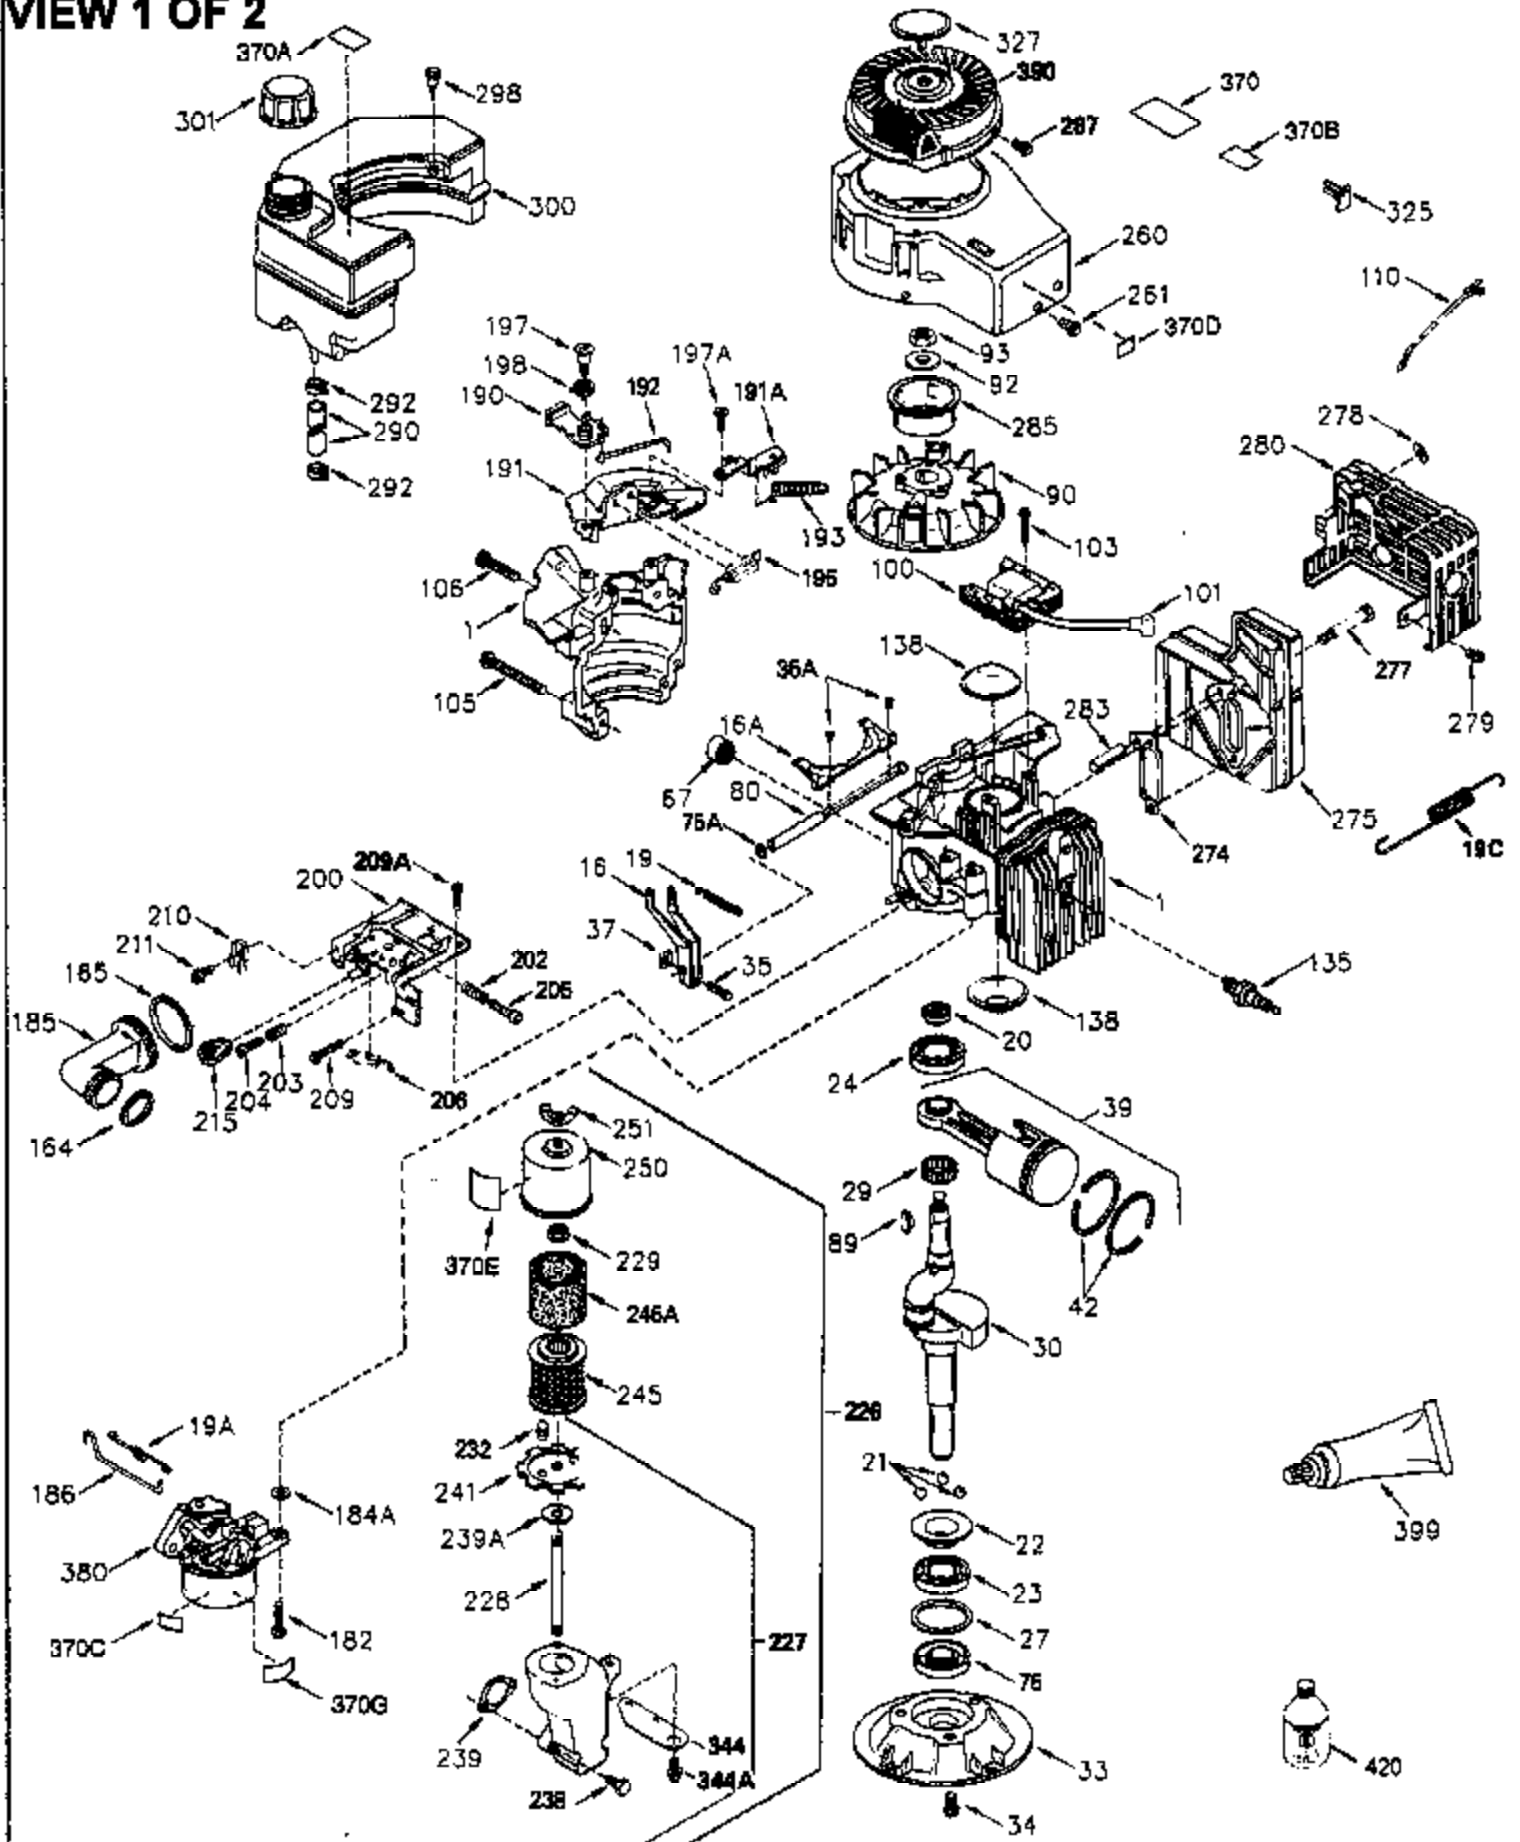

ILLUSTRATION SHOWS TYPICAL PARTS ONLY. ORDER BY PART NUMBER. PARTS NOT LISTED ARE SUPPLIED BY OEM.

VIEW 1 OF 2

Ref #	Part Number	Qty	Description
	1 250288	1	Cylinder (Incl. 67, 75A, 105, 106 & 1 38)
16A	490304	1	Governor Lever
16	490306	1	Governor Lever
19	490308	1	Extension Spring
19A	490307	1	Backlash Spring
19C	570697	1	Heat Shield Spring
20	510340	1	Oil Seal
21	570673	3	Ball Bearing
22	510338	1	Slide Ring
23	530158	1	Ball Bearing
24	530161	1	Ball Bearing
27	530159	1	Bearing Retainer
29	530164	1	Bearing Strip (31 Needles)
30	290573B	1	Crankshaft (Incl. 29)
33	330179	1	Adapter Plate
34	792067	3	Screw, 5/16-18 x 1"
35	29826	1	Screw, 10-32 x 3/4"
35A	650506	2	Screw, 4-40 x 1/4"
37	29216	1	Lock Nut, 10-32
39	310277B	1	Piston & Rod Ass'y. (Incl. 29 & 42)
42	310278	1	Ring Set
67	430233	1	Fuel Filter
75A	510337	1	Oil Seal
75	510339	1	Oil Seal
80	490305	1	Governor Shaft
89	611191	1	Flywheel Key
90	611190	1	Flywheel
92	650815	1	Belleville Washer
93	650816	1	Flywheel Nut
100	34443B	1	Solid State Ignition
101	610118	1	Spark Plug Cover
103	651007	2	Screw, Torx T-15, 10-24 x 15/16"
105	650892	2	Screw, 5/16-18 x 2-3/16"
106	650891	2	Screw, 5/16-18 x 1-5/8"
110	611106	1	Ground Wire
135	35395	1	Resistor Spark Plug (RJ19LM)
138	570683	2	Port Cover
164	510341	1	"O" Ring
165	510342	1	"O" Ring
182	792067	2	Screw, 5/16-18 x 1"
184A	27110A	2	Washer
185	570674	1	Intake Pipe (Incl. 164 & 165)
186	490309	1	Governor Link
200	570675A	1	Control Bracket (Incl. 202 thru 206)
202	32924	1	Compression Spring
203	31342	1	Compression Spring
204	651029	1	Screw, Torx T-10, 5-40 x 7/16"
205	651051	1	Screw, Torx T-10, 10-32 x 1-1/8"
206	610973	1	Terminal
209A	650867	2	Screw, 10-24 x 1/2"
209	650735	1	Screw, 10-24 x 3/8"
210	27793	1	Conduit Clip
211	650837	1	Screw, 10-32 x 1/4"
226	730575A	1	Air Cleaner Kit (Incl. items marked # # sign)
227	450249A	1	## A/C Elbow (Incl. items marked with # sign)
228	650901	1	# Stud, 1/4-20 x 4.89"
232	0	2	# Pop Rivet (Can be purchased locally)
238	650940	2	## Screw, 10-32 x 3/4"