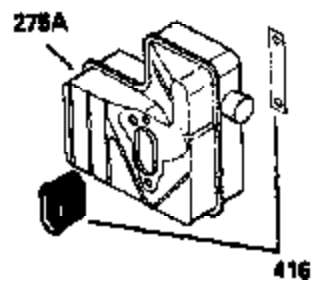

ILLUSTRATION SHOWS TYPICAL PARTS ONLY. ORDER BY PART NUMBER. PARTS NOT LISTED ARE SUPPLIED BY OEM.

VIEW 2 OF 2

Ref #	Part Number	Qty	Description
67A	430234		Fuel Filter (Screen) (Optional)
200	570675A		Control Bracket (Incl.202,203,204,205 ,206)
202	32924		Compression Spring
205	650606		Screw, 10-32 x 1-1/8"
209	650735		Screw, 10-24 x 3/8"
230	510344		"O" Ring
231	450245		Measuring Cup
240	450242		Air Cleaner Body
245A	450243		Air Cleaner Filter
245C	450247		Air Cleaner Filter
245	450244		Air Cleaner Filter
250A	450246		Air Cleaner Cover
275A	390316		Muffler (Discharge toward spark plugend) (w/glass fiber packing)
287	650926		Screw, 8-32 x 21/64"
290	29774		Fuel Line
292	26460		Fuel Line Clamp
296	34279B		Fuel Filter
390	590621		Rewind Starter (Refer to Division 5, Section C, page 34 or Fiche 25, Grid G-1 for breakdown)
416	390309		Spark Arrestor Kit (Can be used on an y model)