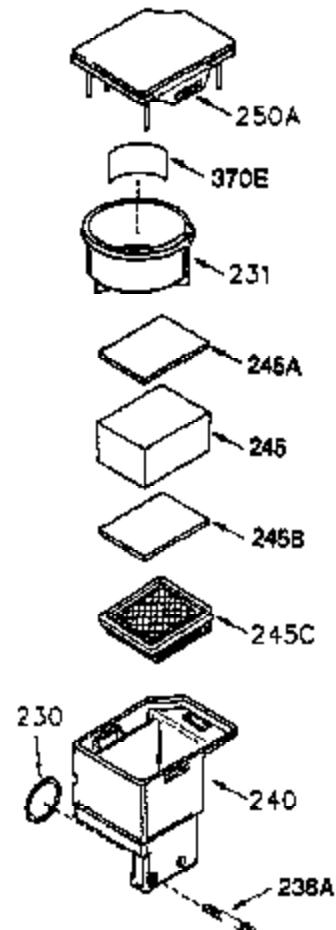

ILLUSTRATION SHOWS TYPICAL PARTS ONLY. ORDER BY PART NUMBER. PARTS NOT LISTED ARE SUPPLIED BY OEM.

VIEW 2 OF 2

Ref #	Part Number	Qty	Description
67A	430234		Fuel Filter (Screen) (Optional)
200	570675A		Control Bracket (Incl.202,203,204,205 ,206)
202	32924		Compression Spring
205	650606		Screw, 10-32 x 1-1/8"
209	650735		Screw, 10-24 x 3/8"
238A	650940		Screw, 10-32 x 3/4"
245A	34783		Air Cleaner Filter
245	34782		Air Cleaner Filter (Incl. 229)
275A	390316		Muffler (Discharge toward spark plugend) (w/glass fiber packing)
287	650926		Screw, 8-32 x 21/64"
290	29774		Fuel Line
292	26460		Fuel Line Clamp
296	34279B		Fuel Filter
390	590635		Rewind Starter (Refer to Division 5, Section C, page 34 or Fiche 25, Grid G-1 for breakdown)
416	390309		Spark Arrestor Kit (Can be used on an y model)