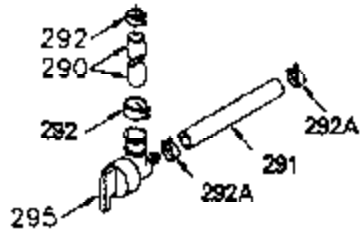

ILLUSTRATION SHOWS TYPICAL PARTS ONLY. ORDER BY PART NUMBER. PARTS NOT LISTED ARE SUPPLIED BY OEM.

VIEW 2 OF 2

Ref #	Part Number	Qty	Description
67A	430234		Fuel Filter (Screen) (Optional)
200	570675A		Control Bracket (Incl.202,203,204,205 ,206)
202	32924		Compression Spring
205	650606		Screw, 10-32 x 1-1/8"
209A	650867		Screw, 10-24 x 1/2"
209	650735		Screw, 10-24 x 3/8"
238A	650940		Screw, 10-32 x 3/4"
245	34782		Air Cleaner Filter (Incl. 229)
245A	34783		Air Cleaner Filter
275A	390316		Muffler (Discharge toward spark plugend) (w/glass fiber packing)
287	650926		Screw, 8-32 x 21/64"
290	29774		Fuel Line
292	26460		Fuel Line Clamp
296	34279B		Fuel Filter
370E	36260		Primer Decal
370H	35977		Caution Decal
390	590686		Rewind Starter (Refer to Division 5, Section C, page 36 or Fiche 25, Grid G-3 for breakdown)
416	390309		Spark Arrestor Kit (Can be used on an y model)