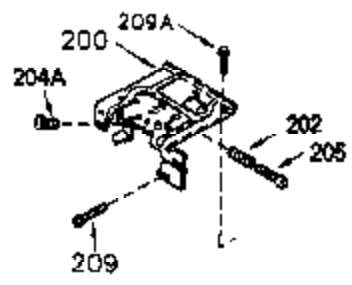

ILLUSTRATION SHOWS TYPICAL PARTS ONLY. ORDER BY PART NUMBER. PARTS NOT LISTED ARE SUPPLIED BY OEM.

VIEW 2 OF 2

Ref #	Part Number	Qty	Description
67A	430234		Fuel Filter (Screen) (Optional)
200	570675A		Control Bracket (Incl.202,203,204,205 ,206)
202	32924		Compression Spring
205	650606		Screw, 10-32 x 1-1/8"
209A	650867		Screw, 10-24 x 1/2"
209	650735		Screw, 10-24 x 3/8"
238A	650940		Screw, 10-32 x 3/4"
245	34782		Air Cleaner Filter (Incl. 229)
245A	34783		Air Cleaner Filter
275A	390316		Muffler (Discharge toward spark plugend) (w/glass fiber packing)
287	650926		Screw, 8-32 x 21/64"
290	29774		Fuel Line
292	26460		Fuel Line Clamp
296	34279B		Fuel Filter
370E	36260		Primer Decal
370H	35977		Caution Decal
390	590686		Rewind Starter (Refer to Division 5, Section C, page 36 or Fiche 25, Grid G-3 for breakdown)
416	390309		Spark Arrestor Kit (Can be used on an y model)