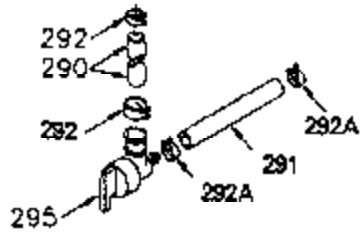

ILLUSTRATION SHOWS TYPICAL PARTS ONLY. ORDER BY PART NUMBER. PARTS NOT LISTED ARE SUPPLIED BY OEM.

VIEW 2 OF 2

Ref #	Part Number	Qty	Description
200	570675A	1	Control Bracket (Incl. 202 thru 206)
202	32924	1	Compression Spring
205	650606	1	Screw, 10-32 x 1-1/8"
209A	650867	2	Screw, 10-24 x 1/2"
209	650735	1	Screw, 10-24 x 3/8"
245	34782	1	## Air Cleaner Filter
245A	34783	1	## Air Cleaner Filter
287	650926	4	Screw, 8-32 x 21/64"
290	29774	1	Fuel Line
292	26460	2	Fuel Line Clamp
390	590732	1	Rewind Starter (NOTE: This engine could have been built with 590688 starter. Refer to the design of the air intake louvers for part identification. Individual starter parts do not interchange.)