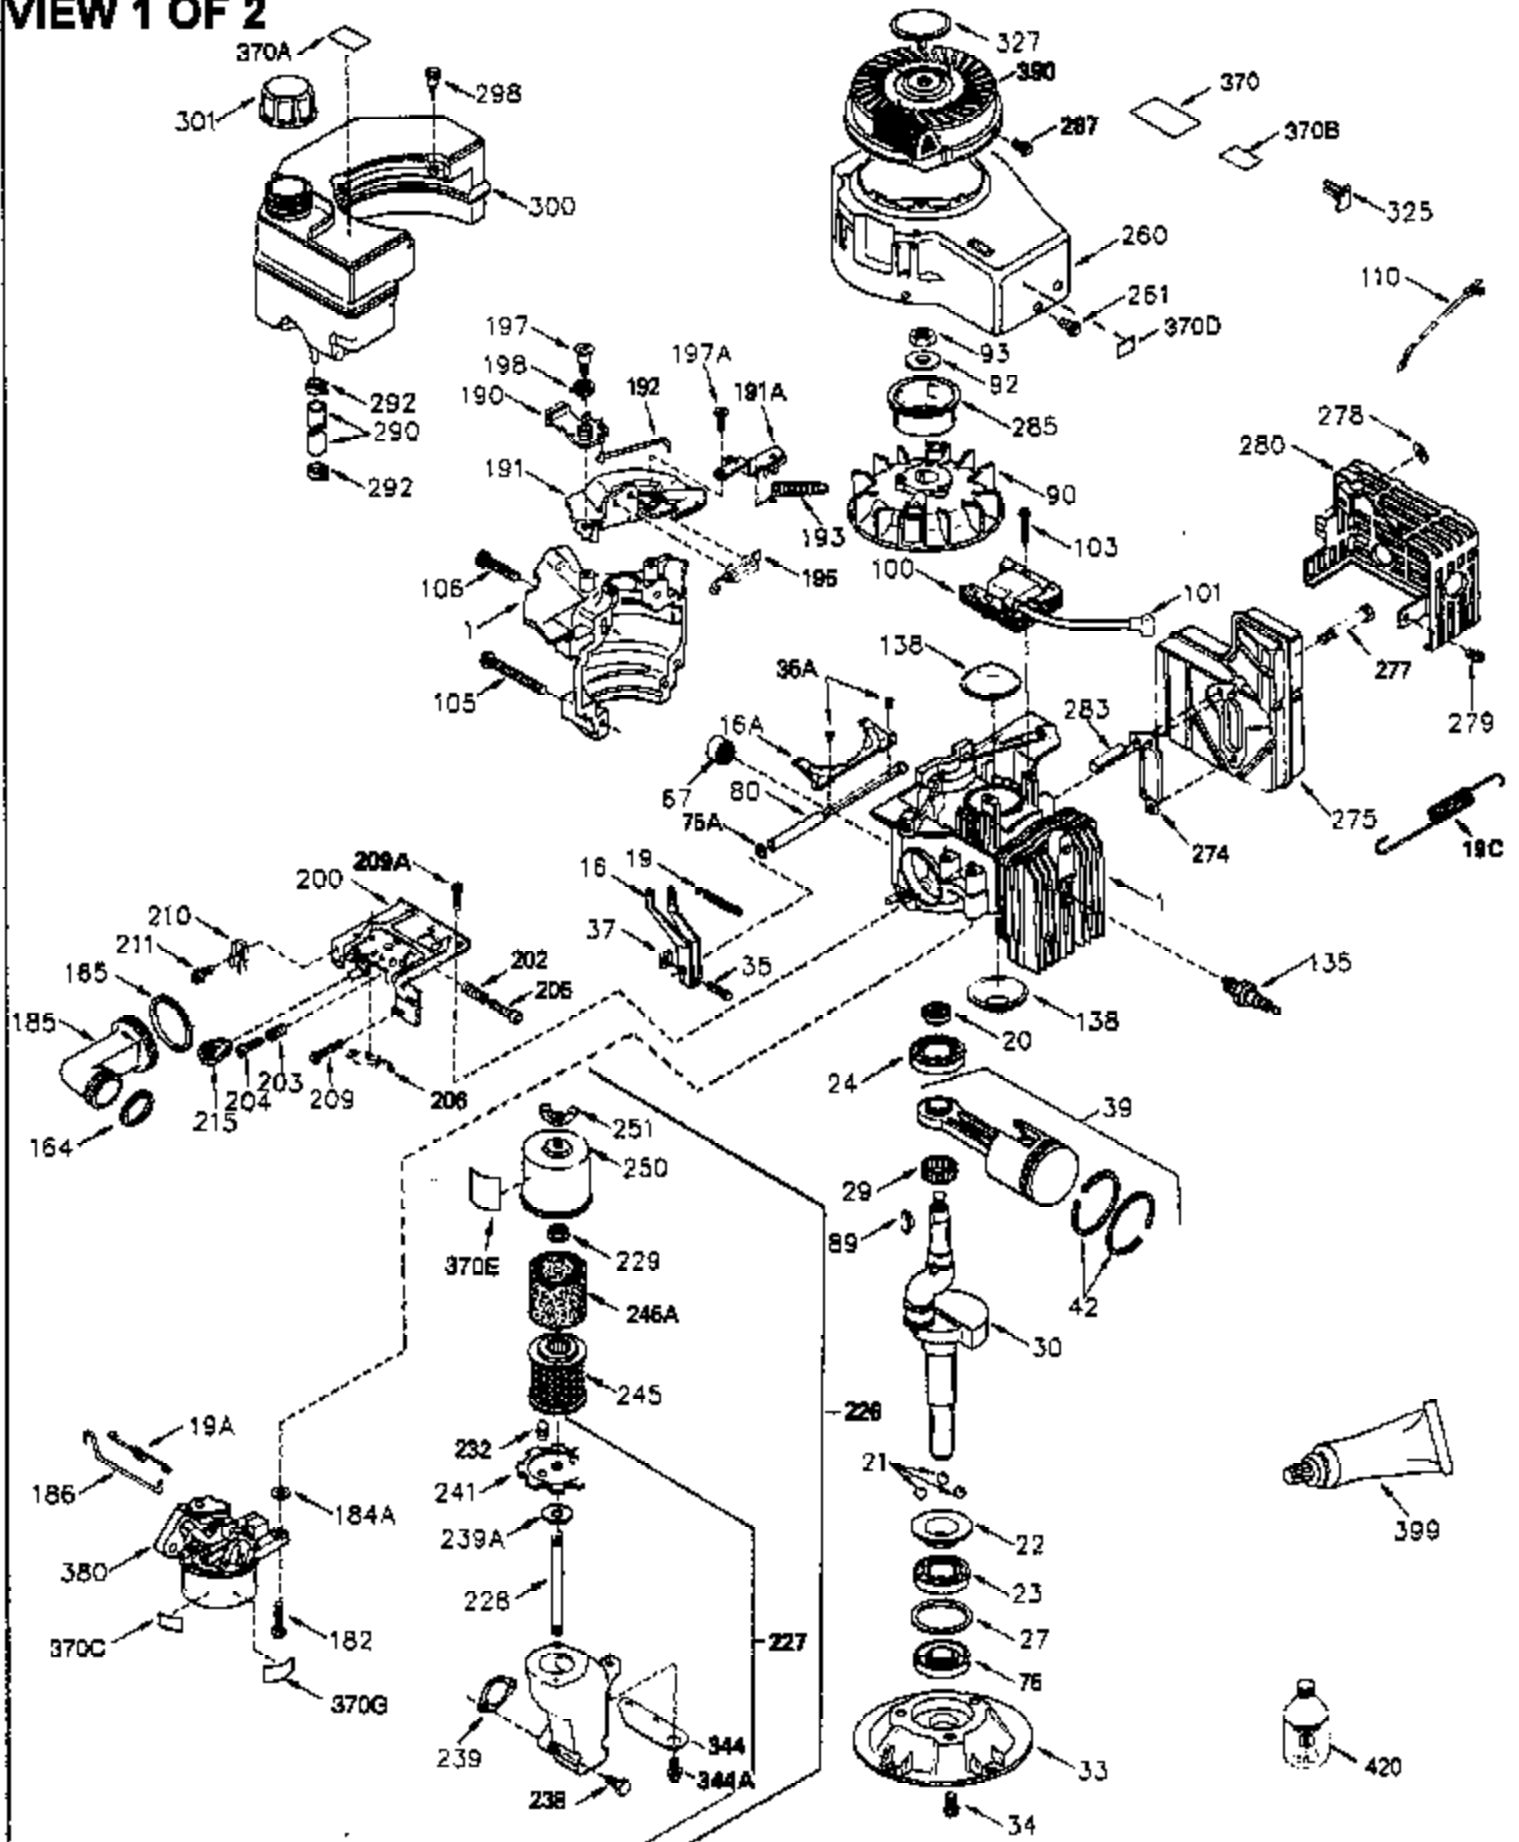

### VIEW 1 OF 2

Ref #	Part Number	Qty	Description
	1 250288	1	Cylinder (Incl. 67, 75A, 105, 106 & 1 38)
16A	490304	1	Governor Lever
16	490306	1	Governor Lever
19	490308	1	Extension Spring
19A	490307	1	Backlash Spring
20	510340	1	Oil Seal
21	570673	3	Ball Bearing
22	510338	1	Slide Ring
23	530158	1	Ball Bearing
24	530161	1	Ball Bearing
27	530159	1	Bearing Retainer
29	530164	1	Bearing Strip (31 Needles)
30	290601	1	Crankshaft
33	330181	1	Adapter Plate
34	792067	3	Screw, 5/16-18 x 1"
35A	650506	2	Screw, 4-40 x 1/4"
35	29826	1	Screw, 10-32 x 3/4"
37	29216	1	Lock Nut, 10-32
39	310277B	1	Piston & Rod Ass'y. (Incl. 29 & 42)
42	310278	2	Ring Set
67	430233	1	Fuel Filter
75	510339	1	Oil Seal
75A	510337	1	Oil Seal
80	490305	1	Governor Shaft
89	611107	1	Flywheel Key
90	611109	1	Flywheel
92	650815	1	Belleville Washer
93	650816	1	Flywheel Nut
100	34443B	1	Solid State Ignition
101	610118	1	Spark Plug Cover
103	651007	2	Screw, Torx T-15, 10-24 x 15/16"
105	650892	2	Screw, 5/16-18 x 2-3/16"
106	650891	2	Screw, 5/16-18 x 1-5/8"
110	611106	1	Ground Wire
135	35395	1	Resistor Spark Plug (RJ19LM)
138	570683	2	Port Cover
164	510341	1	"O" Ring
165	510342	1	"O" Ring
182	792067	2	Screw, 5/16-18 x 1"
184A	27110	2	Washer
185	570674	1	Intake Pipe (Incl. 164 & 165)
186	490309	1	Governor Link
200	570681A	1	Control Bracket (Incl. 19 & 202 thru 206)
202	32924	1	Compression Spring
203	31342	1	Compression Spring
204	650549	1	Screw, 5-40 x 7/16"
205	650606	1	Screw, 10-32 x 1-1/8"
206	610973	1	Terminal
209	650735	1	Screw, 10-24 x 3/8"
209A	650867	2	Screw, 10-24 x 1/2"
215	32410	1	Control Knob
226	730575A	1	Air Cleaner Kit (Incl. items marked # # sign)
227	450249A	1	## A/C Elbow (Incl. items marked with # sign)
228	650901	1	# Stud, 1/4-20 x 4.89"
232	0	2	# Pop Rivet (Can be purchased locally )
238	650940	2	## Screw, 10-32 x 3/4"
239A	34698A	1	# Air Cleaner Gasket
239	35815	1	## Air Cleaner Gasket