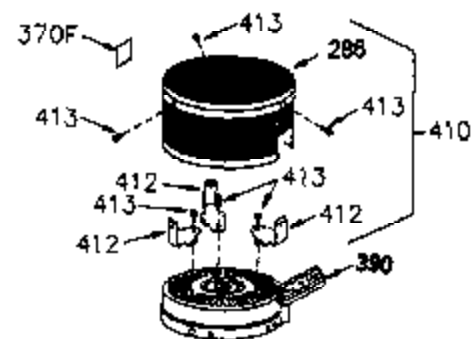

ILLUSTRATION SHOWS TYPICAL PARTS ONLY. ORDER BY PART NUMBER. PARTS NOT LISTED ARE SUPPLIED BY OEM.

VIEW 2 OF 2

Ref #	Part Number	Qty	Description
200	570681A	1	Control Bracket (Incl. 19 & 202 thru 206)
202	32924	1	Compression Spring
205	650606	1	Screw, 10-32 x 1-1/8"
209A	650867	2	Screw, 10-24 x 1/2"
209	650735	1	Screw, 10-24 x 3/8"
245	34782A	1	## Air Cleaner Filter
245A	34783	1	## Air Cleaner Filter
287	650926	4	Screw, 8-32 x 21/64"
290	29774	1	Fuel Line
291	30705	1	Fuel Line
292	26460	3	Fuel Line Clamp
296	34279B	1	Fuel Filter
370K	36695	1	Starter Decal
370E	550230A	1	Fuel Mix Decal (50:1)
390	590732	1	Rewind Starter (NOTE: This engine could have been built with 590738 starter. Refer to the design of the rope pulley strength ribs for part identification. Individual starter parts do not interchange. Refer to service bulletin 116.)