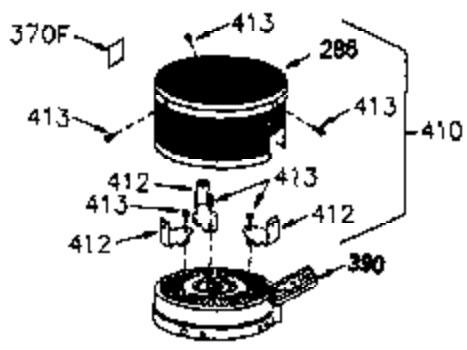

ILLUSTRATION SHOWS TYPICAL PARTS ONLY. ORDER BY PART NUMBER. PARTS NOT LISTED ARE SUPPLIED BY OEM.

VIEW 2 OF 2

Ref #	Part Number	Qty	Description
67A	430234		Fuel Filter (Screen) (Optional)
200	570675A		Control Bracket (Incl.202,203,204,205 ,206)
202	32924		Compression Spring
205	650606		Screw, 10-32 x 1-1/8"
209	650735		Screw, 10-24 x 3/8"
238A	650940		Screw, 10-32 x 3/4"
245	34782		Air Cleaner Filter (Incl. 229)
245A	34783		Air Cleaner Filter
286	35596		Debris Screen
287	650926		Screw, 8-32 x 21/64"
290	29774		Fuel Line
292	26460		Fuel Line Clamp
296	34279B		Fuel Filter
370F	34387		Instruction Decal
390	590635		Rewind Starter (Refer to Division 5, Section C, page 34 or Fiche 25, Grid G-1 for breakdown)
410	730574		Debris Screen Kit (Incl.286,412,413 & 370F)
412	35597		Debris Screen Bracket
413	650910		Screw, 8-32 x 1/4"
416	390309		Spark Arrestor Kit (Can be used on an y model)