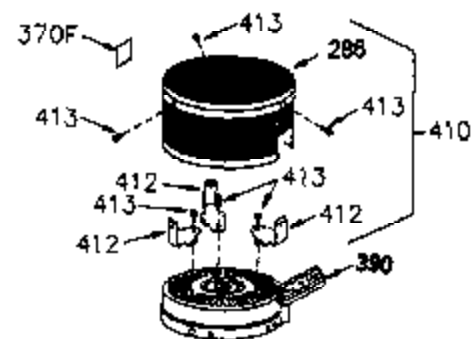

ILLUSTRATION SHOWS TYPICAL PARTS ONLY. ORDER BY PART NUMBER. PARTS NOT LISTED ARE SUPPLIED BY OEM.

VIEW 2 OF 2

Ref #	Part Number	Qty	Description
67A	430234		Fuel Filter (Screen) (Optional)
200	570675A		Control Bracket (Incl.202,203,204,205 ,206)
202	32924		Compression Spring
205	650606		Screw, 10-32 x 1-1/8"
209A	650867		Screw, 10-24 x 1/2"
209	650735		Screw, 10-24 x 3/8"
238A	650940		Screw, 10-32 x 3/4"
245A	34783		Air Cleaner Filter
245	34782		Air Cleaner Filter (Incl. 229)
286A	36403		Starter Air Cleaner
287	650926		Screw, 8-32 x 21/64"
290	29774		Fuel Line
292	26460		Fuel Line Clamp
296	34279B		Fuel Filter
370H	35977		Caution Decal
370E	36260		Primer Decal
390	590688		Rewind Starter (Refer to Division 5, Section C, page 36 or Fiche 25, Grid G-3 for breakdown)
410A	730604		Starter Muff Kit (Incl. 286A, 412A, 4 12B)
412A	36405		Starter Air Cleaner Mounting Bracket
412B	36404		Starter Air Cleaner Mounting Ring
416	390309		Spark Arrestor Kit (Can be used on an y model)