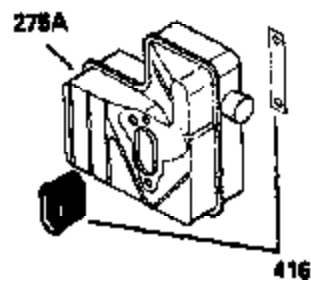

ILLUSTRATION SHOWS TYPICAL PARTS ONLY. ORDER BY PART NUMBER. PARTS NOT LISTED ARE SUPPLIED BY OEM.

VIEW 2 OF 2

Ref #	Part Number	Qty	Description
200	570675A	1	Control Bracket (Incl. 202 thru 206)
202	32924	1	Compression Spring
205	650606	1	Screw, 10-32 x 1-1/8"
209A	650867	2	Screw, 10-24 x 1/2"
209	650735	1	Screw, 10-24 x 3/8"
245	34782	1	## Air Cleaner Filter
245A	34783	1	## Air Cleaner Filter
286A	36403	1	Starter Air Cleaner
287	650926	4	Screw, 8-32 x 21/64"
290	29774	1	Fuel Line
292	26460	2	Fuel Line Clamp
390	590688	1	Rewind Starter
412B	36404	1	Starter Air Cleaner Mounting Ring
412A	36405	1	Starter Air Cleaner Mounting Bracket