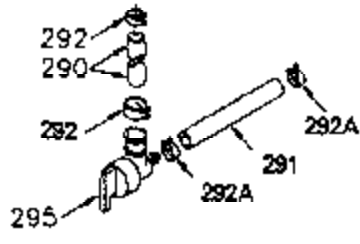

ILLUSTRATION SHOWS TYPICAL PARTS ONLY. ORDER BY PART NUMBER. PARTS NOT LISTED ARE SUPPLIED BY OEM.

VIEW 2 OF 2

Ref #	Part Number	Qty	Description
200	570675A	1	Control Bracket (Incl. 202 thru 206)
202	32924	1	Compression Spring
205	650606	1	Screw, 10-32 x 1-1/8"
209A	650867	2	Screw, 10-24 x 1/2"
209	650735	1	Screw, 10-24 x 3/8"
245	34782	1	## Air Cleaner Filter
245A	34783	1	## Air Cleaner Filter
286A	36403	1	Starter Air Cleaner
287	650926	4	Screw, 8-32 x 21/64"
290	29774	1	Fuel Line
292	26460	2	Fuel Line Clamp
390	590688	1	Rewind Starter
412B	36404	1	Starter Air Cleaner Mounting Ring
412A	36405	1	Starter Air Cleaner Mounting Bracket