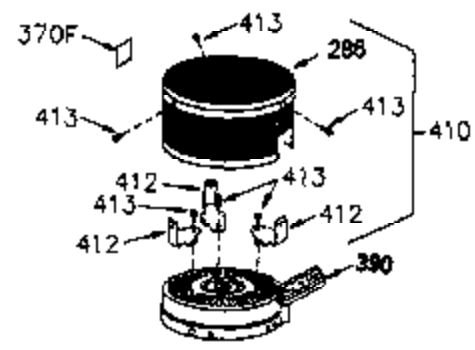

ILLUSTRATION SHOWS TYPICAL PARTS ONLY. ORDER BY PART NUMBER. PARTS NOT LISTED ARE SUPPLIED BY OEM.

VIEW 2 OF 2

Ref #	Part Number	Qty	Description
67A	430234		Fuel Filter (Screen) (Optional)
200	570675A		Control Bracket (Incl.202,203,204,205 ,206)
202	32924		Compression Spring
205	650606		Screw, 10-32 x 1-1/8"
209	650735		Screw, 10-24 x 3/8"
238A	650940		Screw, 10-32 x 3/4"
245A	34783		Air Cleaner Filter
245	34782		Air Cleaner Filter (Incl. 229)
275A	390323		Muffler (Discharge toward spark plugend) (w/glass fiber packing)
287	650926		Screw, 8-32 x 21/64"
290	29774		Fuel Line
292	26460		Fuel Line Clamp
296	34279B		Fuel Filter
390	590635		Rewind Starter (Refer to Division 5, Section C, page 34 or Fiche 25, Grid G-1 for breakdown)
416	390309		Spark Arrestor Kit (Can be used on an y model)