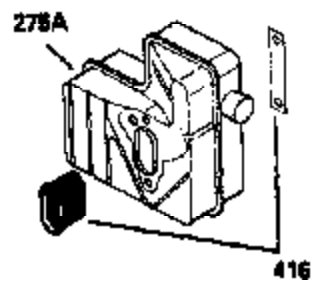

ILLUSTRATION SHOWS TYPICAL PARTS ONLY. ORDER BY PART NUMBER. PARTS NOT LISTED ARE SUPPLIED BY OEM.

VIEW 2 OF 2

Ref #	Part Number	Qty	Description
67A	430234		Fuel Filter (Screen) (Optional)
200	570675A		Control Bracket (Incl.202,203,204,205 ,206)
202	32924		Compression Spring
205	650606		Screw, 10-32 x 1-1/8"
209	650735		Screw, 10-24 x 3/8"
238A	650940		Screw, 10-32 x 3/4"
245A	34783		Air Cleaner Filter
245	34782		Air Cleaner Filter (Incl. 229)
275A	390323		Muffler (Discharge toward spark plugend) (w/glass fiber packing)
287	650926		Screw, 8-32 x 21/64"
290	29774		Fuel Line
292	26460		Fuel Line Clamp
296	34279B		Fuel Filter
390	590635		Rewind Starter (Refer to Division 5, Section C, page 34 or Fiche 25, Grid G-1 for breakdown)
416	390309		Spark Arrestor Kit (Can be used on an y model)