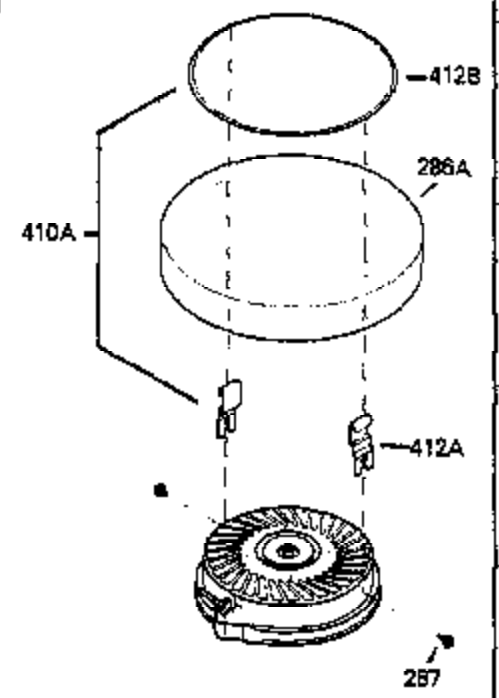

ILLUSTRATION SHOWS TYPICAL PARTS ONLY. ORDER BY PART NUMBER. PARTS NOT LISTED ARE SUPPLIED BY OEM.

VIEW 2 OF 2

Ref #	Part Number	Qty	Description
67A	430234		Fuel Filter (Screen) (Optional)
200	570675A		Control Bracket (Incl.202,203,204,205 ,206)
202	32924		Compression Spring
205	650606		Screw, 10-32 x 1-1/8"
209	650735		Screw, 10-24 x 3/8"
238A	650940		Screw, 10-32 x 3/4"
245A	34783		Air Cleaner Filter
245	34782		Air Cleaner Filter (Incl. 229)
275A	390323		Muffler (Discharge toward spark plugend) (w/glass fiber packing)
287	650926		Screw, 8-32 x 21/64"
290	29774		Fuel Line
292	26460		Fuel Line Clamp
296	34279B		Fuel Filter
390	590635		Rewind Starter (Refer to Division 5, Section C, page 34 or Fiche 25, Grid G-1 for breakdown)
416	390309		Spark Arrestor Kit (Can be used on an y model)