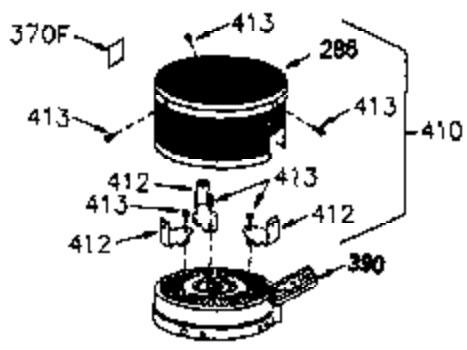

ILLUSTRATION SHOWS TYPICAL PARTS ONLY. ORDER BY PART NUMBER. PARTS NOT LISTED ARE SUPPLIED BY OEM.

VIEW 2 OF 2

Ref #	Part Number	Qty	Description
67A	430234		Fuel Filter (Screen) (Optional)
200	570675A		Control Bracket (Incl.202,203,204,205 ,206)
202	32924		Compression Spring
205	650606		Screw, 10-32 x 1-1/8"
209A	650867		Screw, 10-24 x 1/2"
209	650735		Screw, 10-24 x 3/8"
238A	650940		Screw, 10-32 x 3/4"
245	34782		Air Cleaner Filter (Incl. 229)
245A	34783		Air Cleaner Filter
275A	390323		Muffler (Discharge toward spark plugend) (w/glass fiber packing)
287	650926		Screw, 8-32 x 21/64"
290	29774		Fuel Line
292	26460		Fuel Line Clamp
296	34279B		Fuel Filter
370E	36260		Primer Decal
390	590688		Rewind Starter (Refer to Division 5, Section C, page 36 or Fiche 25, Grid G-3 for breakdown)
416	390309		Spark Arrestor Kit (Can be used on an y model)