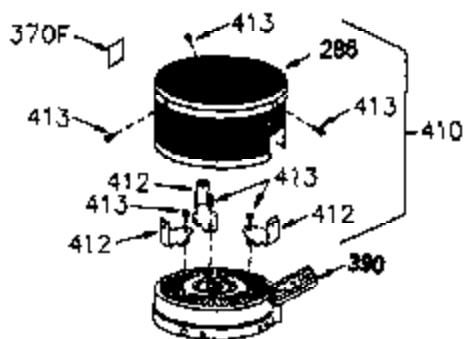

ILLUSTRATION SHOWS TYPICAL PARTS ONLY. ORDER BY PART NUMBER. PARTS NOT LISTED ARE SUPPLIED BY OEM.

VIEW 2 OF 2

Ref #	Part Number	Qty	Description
67A	430234		Fuel Filter (Screen) (Optional)
200	570675A		Control Bracket (Incl.202,203,204,205 ,206)
202	32924		Compression Spring
205	650606		Screw, 10-32 x 1-1/8"
209A	650867		Screw, 10-24 x 1/2"
209	650735		Screw, 10-24 x 3/8"
238A	650940		Screw, 10-32 x 3/4"
245	34782		Air Cleaner Filter (Incl. 229)
245A	34783		Air Cleaner Filter
275A	390316		Muffler (Discharge toward spark plugend) (w/glass fiber packing)
287	650926		Screw, 8-32 x 21/64"
290	29774		Fuel Line
292	26460		Fuel Line Clamp
296	34279B		Fuel Filter
370H	35977		Caution Decal
390	590688		Rewind Starter (Refer to Division 5, Section C, page 36 or Fiche 25, Grid G-3 for breakdown)
416	390309		Spark Arrestor Kit (Can be used on an y model)