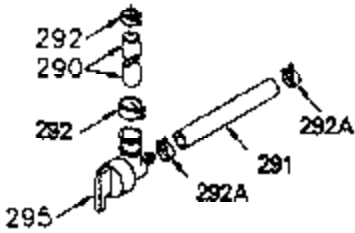

ILLUSTRATION SHOWS TYPICAL PARTS ONLY. ORDER BY PART NUMBER. PARTS NOT LISTED ARE SUPPLIED BY OEM.

VIEW 2 OF 2

Ref #	Part Number	Qty	Description
67A	430234		Fuel Filter (Screen) (Optional)
200	570675A		Control Bracket (Incl.202,203,204,205 ,206)
202	32924		Compression Spring
205	650606		Screw, 10-32 x 1-1/8"
209A	650867		Screw, 10-24 x 1/2"
209	650735		Screw, 10-24 x 3/8"
238A	650940		Screw, 10-32 x 3/4"
245	34782		Air Cleaner Filter (Incl. 229)
245A	34783		Air Cleaner Filter
275A	390316		Muffler (Discharge toward spark plugend) (w/glass fiber packing)
287	650926		Screw, 8-32 x 21/64"
290	29774		Fuel Line
292	26460		Fuel Line Clamp
296	34279B		Fuel Filter
370H	35977		Caution Decal
390	590688		Rewind Starter (Refer to Division 5, Section C, page 36 or Fiche 25, Grid G-3 for breakdown)
416	390309		Spark Arrestor Kit (Can be used on an y model)