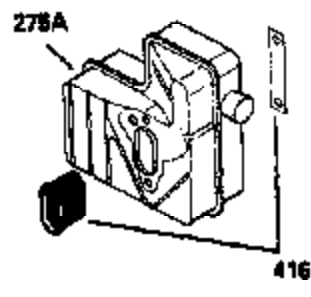

ILLUSTRATION SHOWS TYPICAL PARTS ONLY. ORDER BY PART NUMBER. PARTS NOT LISTED ARE SUPPLIED BY OEM.

VIEW 2 OF 2

Ref #	Part Number	Qty	Description
200	570675A	1	Control Bracket (Incl. 202 thru 206)
202	32924	1	Compression Spring
205	650606	1	Screw, 10-32 x 1-1/8"
209A	650867	2	Screw, 10-24 x 1/2"
209	650735	1	Screw, 10-24 x 3/8"
245	34782	1	## Air Cleaner Filter
245A	34783	1	## Air Cleaner Filter
287	650926	4	Screw, 8-32 x 21/64"
290	29774	1	Fuel Line
292	26460	2	Fuel Line Clamp
390	590732	1	Rewind Starter (NOTE: This engine could have been built with 590738 starter. Refer to the design of the rope pulley strength ribs for part identification. Individual starter parts do not interchange. Refer to service bulletin 116.)