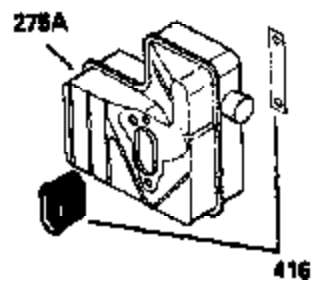

ILLUSTRATION SHOWS TYPICAL PARTS ONLY. ORDER BY PART NUMBER. PARTS NOT LISTED ARE SUPPLIED BY OEM.

VIEW 2 OF 2

Ref #	Part Number	Qty	Description
67A	430234		Fuel Filter (Screen) (Optional)
200	570675A		Control Bracket (Incl.202,203,204,205 ,206)
202	32924		Compression Spring
205	650606		Screw, 10-32 x 1-1/8"
209A	650867		Screw, 10-24 x 1/2"
209	650735		Screw, 10-24 x 3/8"
238A	650940		Screw, 10-32 x 3/4"
245	34782		Air Cleaner Filter (Incl. 229)
245A	34783		Air Cleaner Filter
275A	390316		Muffler (Discharge toward spark plugend) (w/glass fiber packing)
287	650926		Screw, 8-32 x 21/64"
290	29774		Fuel Line
292	26460		Fuel Line Clamp
296	34279B		Fuel Filter
370H	35977		Caution Decal
390	590686		Rewind Starter (Refer to Division 5, Section C, page 36 or Fiche 25, Grid G-3 for breakdown)
416	390309		Spark Arrestor Kit (Can be used on an y model)