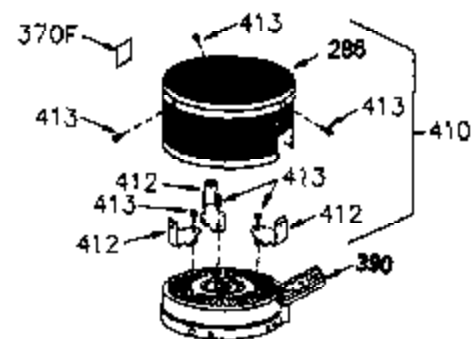

ILLUSTRATION SHOWS TYPICAL PARTS ONLY. ORDER BY PART NUMBER. PARTS NOT LISTED ARE SUPPLIED BY OEM.

VIEW 2 OF 2

Ref #	Part Number	Qty	Description
200	570675A	1	Control Bracket (Incl. 202 thru 205)
202	32924	1	Compression Spring
205	651051	1	Screw, Torx T-10, 10-32 x 1-1/8"
209A	650867	2	Screw, 10-24 x 1/2"
209	650735	1	Screw, 10-24 x 3/8"
245	34782	1	## Air Cleaner Filter
245A	34783	1	## Air Cleaner Filter
287	650926	4	Screw, 8-32 x 21/64"
290	29774	1	Fuel Line
292	26460	2	Fuel Line Clamp
370K	36695	1	Starter Decal
370E	37089	1	## Air Cleaner Decal
390	590694	1	Rewind Starter (NOTE: This engine could have been built with 590737 starter.)