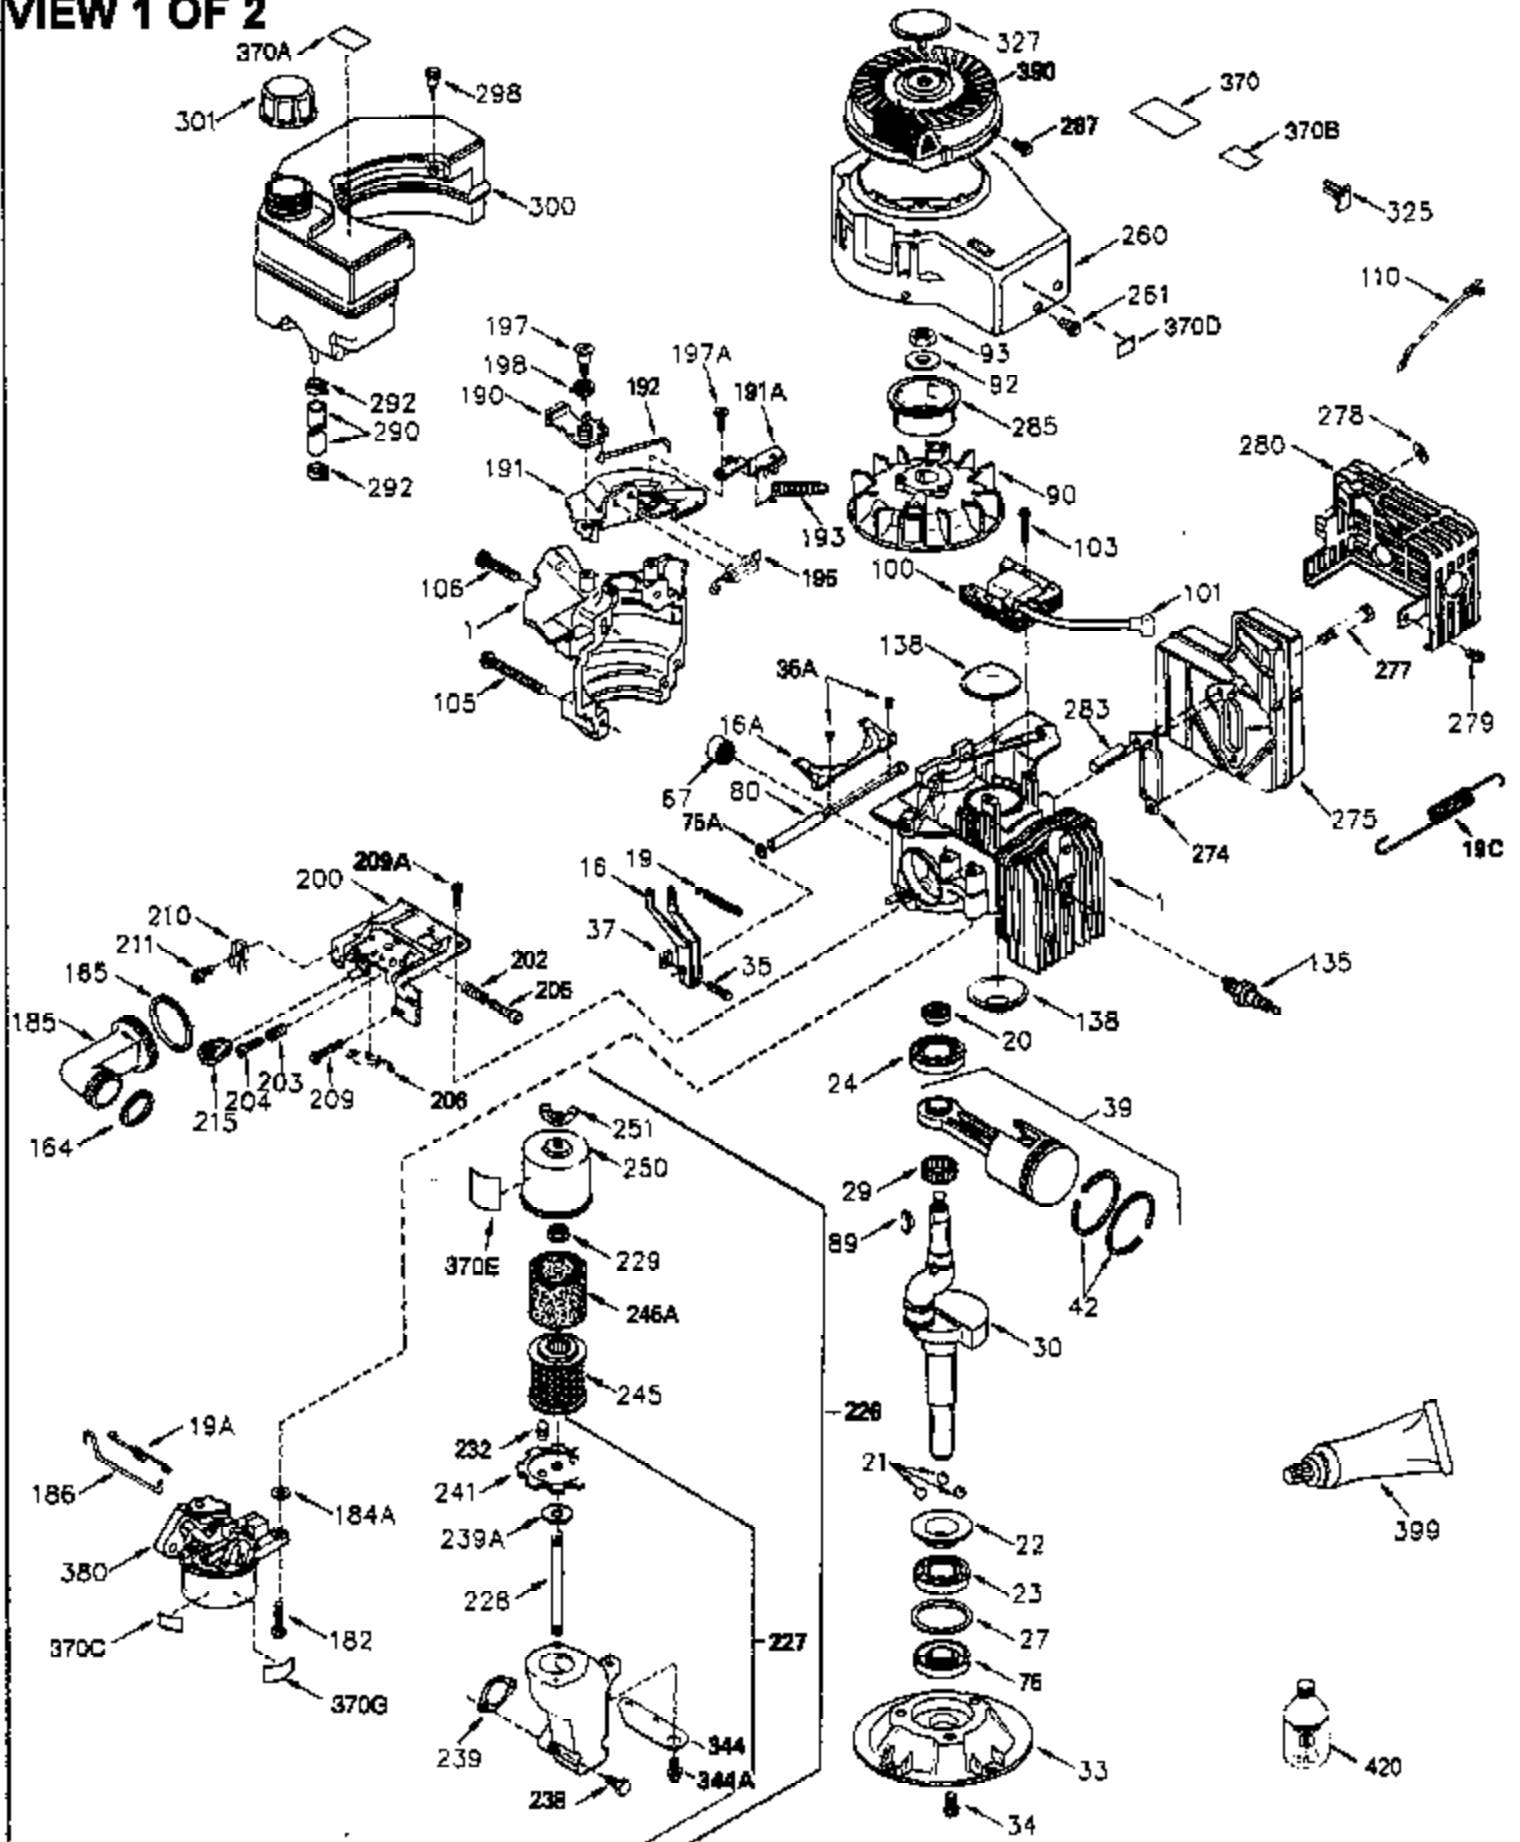

ILLUSTRATION SHOWS TYPICAL PARTS ONLY. ORDER BY PART NUMBER. PARTS NOT LISTED ARE SUPPLIED BY OEM.

VIEW 1 OF 2

Ref #	Part Number	Qty	Description
1	250288	1	Cylinder (Incl. 67, 75A, 105, 106 & 1 38)
16A	490304	1	Governor Lever
16	490306	1	Governor Lever
19	490308	1	Extension Spring
19A	490307	1	Backlash Spring
20	510340	1	Oil Seal
21	570673	3	Ball Bearing
22	510338	1	Slide Ring
23	530158	1	Ball Bearing
24	530161	1	Ball Bearing
27	530159	1	Bearing Retainer
29	530164	1	Bearing Strip (31 Needles)
30	290599A	1	Crankshaft (Incl. 29)
33	330179	1	Adapter Plate
34	792067	3	Screw, 5/16-18 x 1"
35A	650506	2	Screw, 4-40 x 1/4"
35	29826	1	Screw, 10-32 x 3/4"
37	29216	1	Lock Nut, 10-32
39	310277B	1	Piston & Rod Ass'y. (Incl. 29 & 42)
42	310278	1	Ring Set
67	430233	1	Fuel Filter
75	510339	1	Oil Seal
75A	510337	1	Oil Seal
80	490305	1	Governor Shaft
89	611107	1	Flywheel Key
90	611109	1	Flywheel
92	650815	1	Belleville Washer
93	650816	1	Flywheel Nut
100	34443B	1	Solid State Ignition
101	610118	1	Spark Plug Cover
103	651007	2	Screw, Torx T-15, 10-24 x 15/16"
105	650892	2	Screw, 5/16-18 x 2-3/16"
106	650891	2	Screw, 5/16-18 x 1-5/8"
110	611110	1	Ground Wire
135	35395	1	Resistor Spark Plug (RJ19LM)
138	570683	2	Port Cover
164	510341	1	"O" Ring
165	510342	1	"O" Ring
182	792067	2	Screw, 5/16-18 x 1"
184A	27110A	2	Washer
185	570674	1	Intake Pipe (Incl. 164 & 165)
186	490309	1	Governor Link
190	570688	1	Brake Lever
191A	570686A	1	Brake Control Lever
191	570679	1	S.E. Brake Bracket
192	490312	1	Brake Control Link
193	490311	1	Brake Spring
195	610973	1	Terminal
197	650896	1	Screw, 1/4-20 x 13/16"
197A	650897	1	Screw, 1/4-20 x 13/32"
198	490313	1	Brake Control Lever Spring
200	570675A	1	Control Bracket (Incl. 202 thru 205)
202	32924	1	Compression Spring
203	31342	1	Compression Spring
204	651029	1	Screw, Torx T-10, 5-40 x 7/16"
205	651051	1	Screw, Torx T-10, 10-32 x 1-1/8"
209A	650867	2	Screw, 10-24 x 1/2"
209	650735	1	Screw, 10-24 x 3/8"