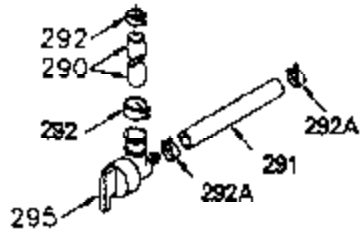

ILLUSTRATION SHOWS TYPICAL PARTS ONLY. ORDER BY PART NUMBER. PARTS NOT LISTED ARE SUPPLIED BY OEM.

VIEW 2 OF 2

Ref #	Part Number	Qty	Description
200	570675A	1	Control Bracket (Incl. 202 thru 205)
202	32924	1	Compression Spring
205	651051	1	Screw, Torx T-10, 10-32 x 1-1/8"
209A	650867	2	Screw, 10-24 x 1/2"
209	650735	1	Screw, 10-24 x 3/8"
245	34782	1	## Air Cleaner Filter
245A	34783	1	## Air Cleaner Filter
287	650926	4	Screw, 8-32 x 21/64"
290	29774	1	Fuel Line
292	26460	2	Fuel Line Clamp
370K	36695	1	Starter Decal
370E	37089	1	## Air Cleaner Decal
390	590694	1	Rewind Starter (NOTE: This engine could have been built with 590737 starter.)