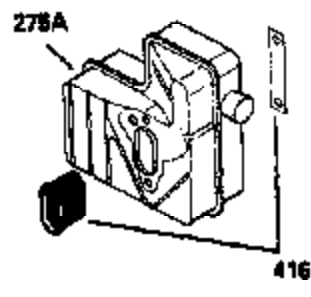

ILLUSTRATION SHOWS TYPICAL PARTS ONLY. ORDER BY PART NUMBER. PARTS NOT LISTED ARE SUPPLIED BY OEM.

VIEW 2 OF 2

Ref #	Part Number	Qty	Description
200	570675A	1	Control Bracket (Incl. 202 thru 205)
202	32924	1	Compression Spring
205	650606	1	Screw, 10-32 x 1-1/8"
209A	650867	2	Screw, 10-24 x 1/2"
209	650735	1	Screw, 10-24 x 3/8"
245	34782	1	## Air Cleaner Filter
245A	34783	1	## Air Cleaner Filter
287	650926	4	Screw, 8-32 x 21/64"
290	29774	1	Fuel Line
292	26460	2	Fuel Line Clamp
390	590688	1	Rewind Starter