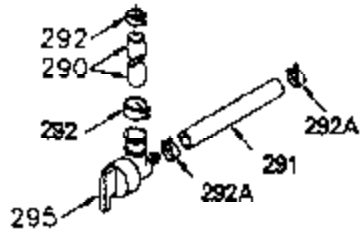

ILLUSTRATION SHOWS TYPICAL PARTS ONLY. ORDER BY PART NUMBER. PARTS NOT LISTED ARE SUPPLIED BY OEM.

VIEW 2 OF 2

Ref #	Part Number	Qty	Description
67A	430234		Fuel Filter (Screen) (Optional)
200	570675A		Control Bracket (Incl.202,203,204,205 ,206)
202	32924		Compression Spring
205	650606		Screw, 10-32 x 1-1/8"
209A	650867		Screw, 10-24 x 1/2"
209	650735		Screw, 10-24 x 3/8"
238A	650940		Screw, 10-32 x 3/4"
245	34782		Air Cleaner Filter (Incl. 229)
245A	34783		Air Cleaner Filter
275A	390316		Muffler (Discharge toward spark plugend) (w/glass fiber packing)
287	650926		Screw, 8-32 x 21/64"
290	29774		Fuel Line
292	26460		Fuel Line Clamp
296	34279B		Fuel Filter
370E	36260		Primer Decal
370H	35977		Caution Decal
390	590688		Rewind Starter (Refer to Division 5, Section C, page 36 or Fiche 25, Grid G-3 for breakdown)
416	390309		Spark Arrestor Kit (Can be used on an y model)