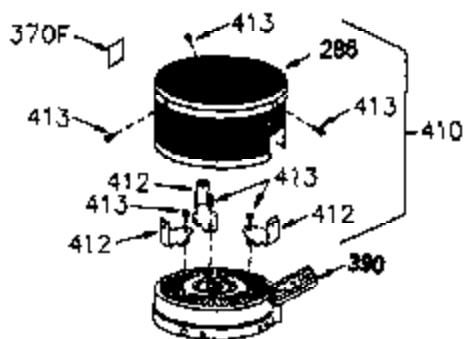

ILLUSTRATION SHOWS TYPICAL PARTS ONLY. ORDER BY PART NUMBER. PARTS NOT LISTED ARE SUPPLIED BY OEM.

VIEW 2 OF 2

Ref #	Part Number	Qty	Description
67A	430234		Fuel Filter (Screen) (Optional)
200	570675A		Control Bracket (Incl.202,203,204,205 ,206)
202	32924		Compression Spring
205	650606		Screw, 10-32 x 1-1/8"
209A	650867		Screw, 10-24 x 1/2"
209	650735		Screw, 10-24 x 3/8"
238A	650940		Screw, 10-32 x 3/4"
245	34782		Air Cleaner Filter (Incl. 229)
245A	34783		Air Cleaner Filter
275A	390316		Muffler (Discharge toward spark plugend) (w/glass fiber packing)
287	650926		Screw, 8-32 x 21/64"
290	29774		Fuel Line
292	26460		Fuel Line Clamp
296	34279B		Fuel Filter
370E	36260		Primer Decal
370H	35977		Caution Decal
390	590688		Rewind Starter (Refer to Division 5, Section C, page 36 or Fiche 25, Grid G-3 for breakdown)
416	390309		Spark Arrestor Kit (Can be used on an y model)