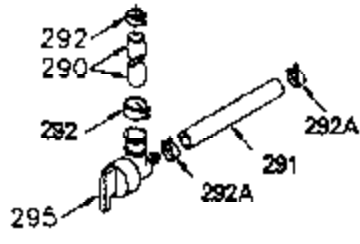

ILLUSTRATION SHOWS TYPICAL PARTS ONLY. ORDER BY PART NUMBER. PARTS NOT LISTED ARE SUPPLIED BY OEM.

VIEW 2 OF 2

Ref #	Part Number	Qty	Description
200	570675A	1	Control Bracket (Incl. 19 & 202 thru 206)
202	32924	1	Compression Spring
205	650606	1	Screw, 10-32 x 1-1/8"
209A	650867	2	Screw, 10-24 x 1/2"
209	650735	1	Screw, 10-24 x 3/8"
245	34782A	1	## Air Cleaner Filter
245A	34783	1	## Air Cleaner Filter
287	650926	4	Screw, 8-32 x 21/64"
290	29774	1	Fuel Line
292	26460	2	Fuel Line Clamp
370K	36695	1	Starter Decal
390	590732	1	Rewind Starter (NOTE: This engine could have been built with 590738 starter. Refer to the design of the rope pulley strength ribs for part identification. Individual starter parts do not interchange. Refer to service bulletin 116.)