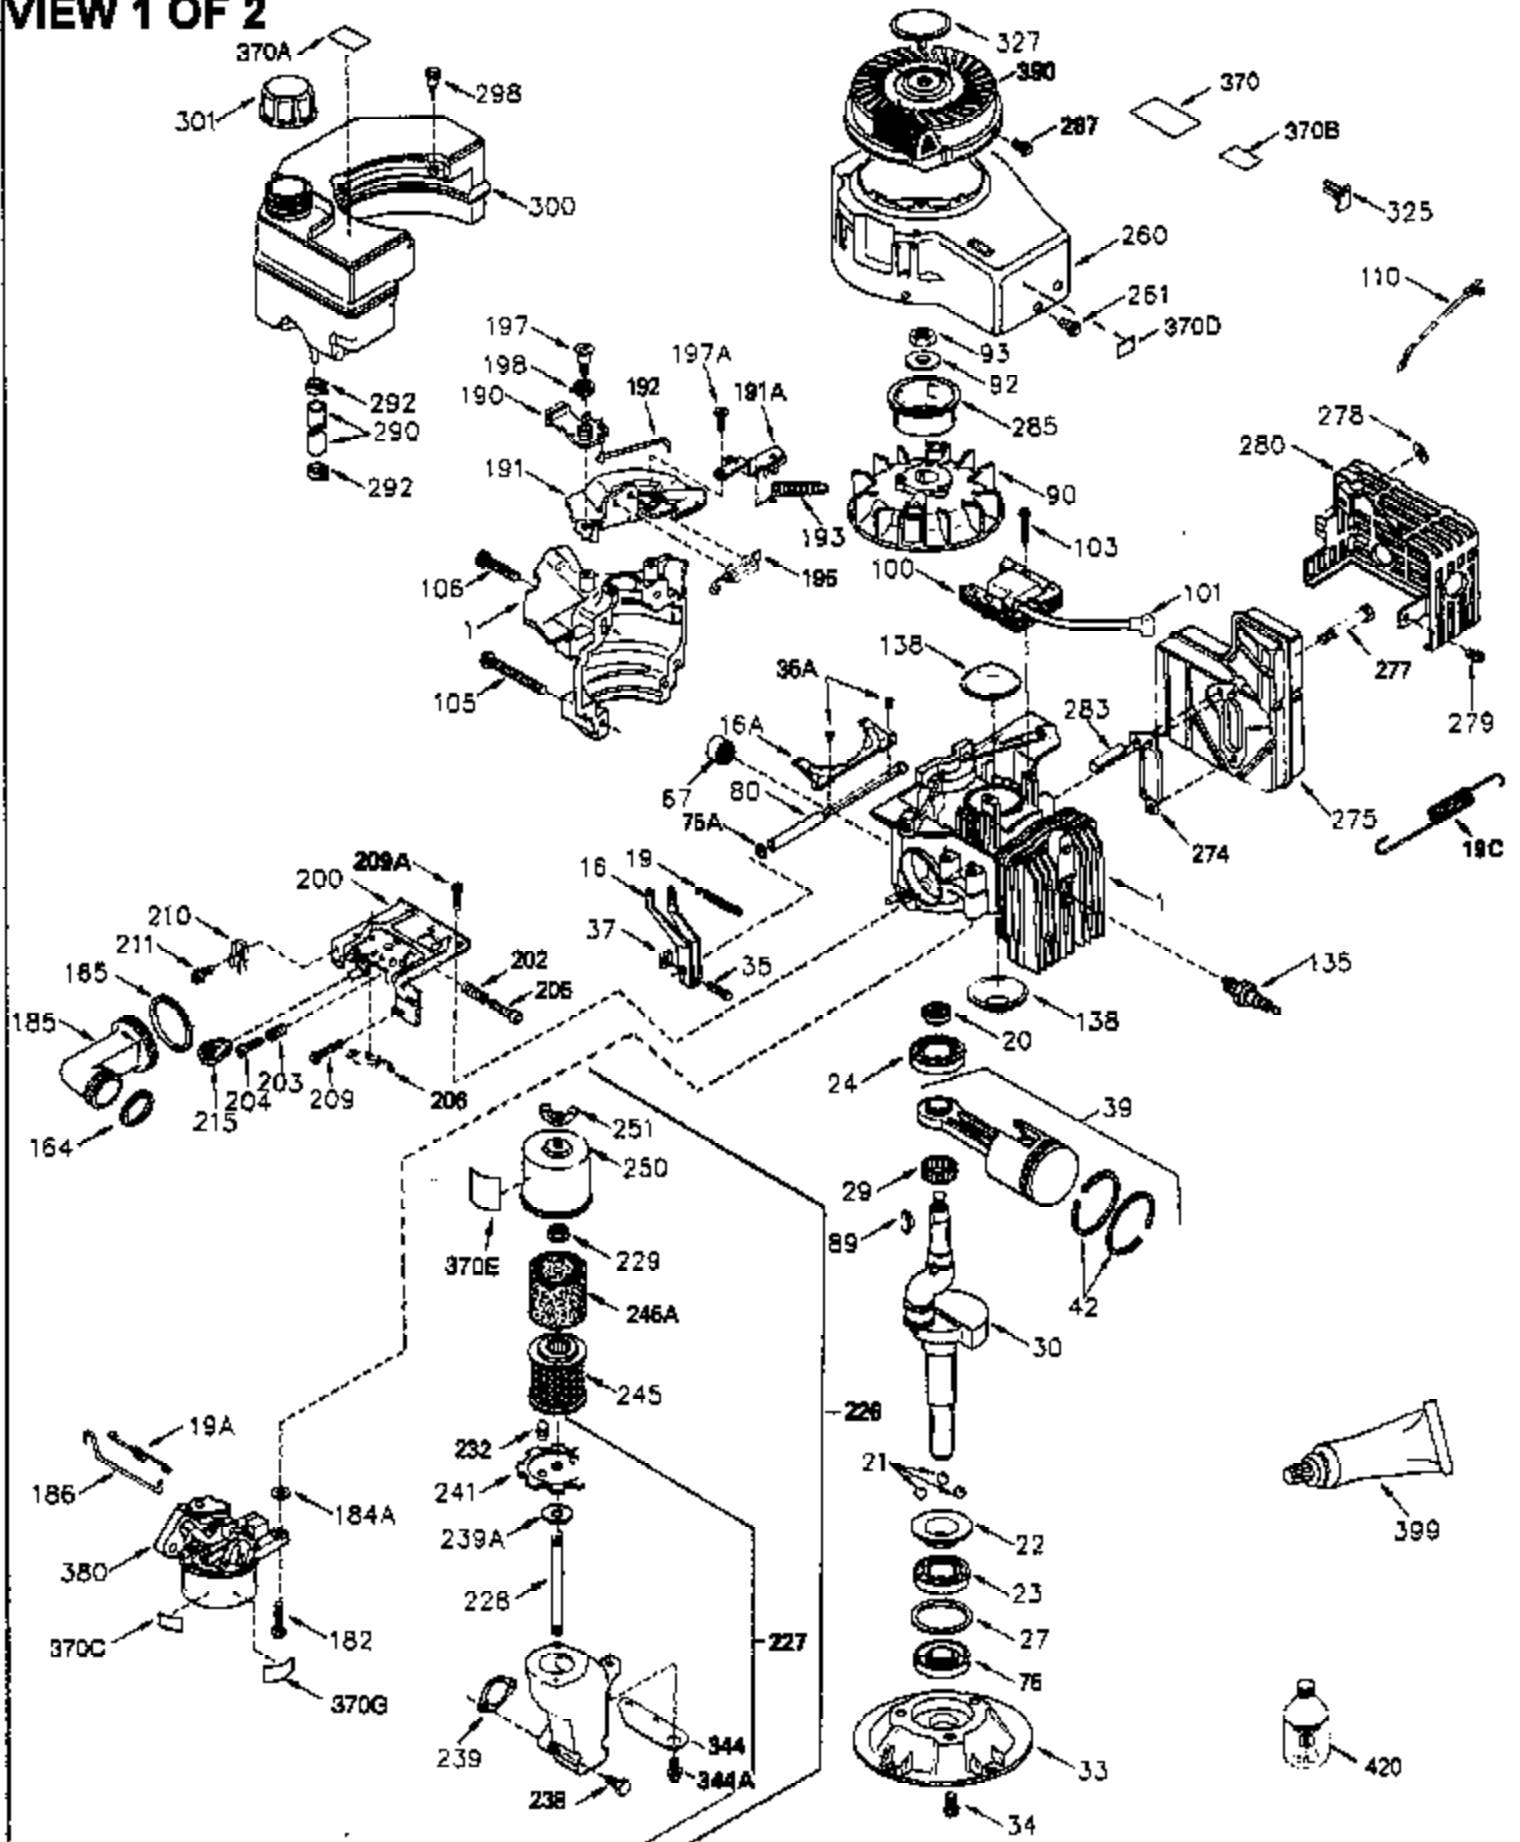

ILLUSTRATION SHOWS TYPICAL PARTS ONLY. ORDER BY PART NUMBER. PARTS NOT LISTED ARE SUPPLIED BY OEM.

VIEW 1 OF 2

Ref #	Part Number	Qty	Description
	1 250288	1	Cylinder (Incl. 67, 75A, 105, 106 & 1 38)
	16 490306	1	Governor Lever
	16A 490304	1	Governor Lever
	19A 490307	1	Backlash Spring
	19 490308	1	Extension Spring
	20 510340	1	Oil Seal
	21 570673	3	Ball Bearing
	22 510338	1	Slide Ring
	23 530158	1	Ball Bearing
	24 530161	1	Ball Bearing
	27 530159	1	Bearing Retainer
	29 530164	1	Bearing Strip (31 Needles)
	30 290617	1	Crankshaft
	33 330179	1	Adapter Plate
	34 792067	3	Screw, 5/16-18 x 1"
	35 29826	1	Screw, 10-32 x 3/4"
	35A 650506	2	Screw, 4-40 x 1/4"
	37 29216	1	Lock Nut, 10-32
	39 310277B	1	Piston & Rod Ass'y. (Incl. 29 & 42)
	42 310278	1	Ring Set
	67 430233	1	Fuel Filter
	75A 510337	1	Oil Seal
	75 510339	1	Oil Seal
	80 490305	1	Governor Shaft
	89 611107	1	Flywheel Key
	90 611109	1	Flywheel
	92 650815	1	Belleville Washer
	93 650816	1	Flywheel Nut
	100 34443B	1	Solid State Ignition
	101 610118	1	Spark Plug Cover
	103 651007	2	Screw, Torx T-15, 10-24 x 15/16"
	105 650892	2	Screw, 5/16-18 x 2-3/16"
	106 650891	2	Screw, 5/16-18 x 1-5/8"
	110 611125	1	Ground Wire
	135 35395	1	Resistor Spark Plug (RJ19LM)
	138 570683	2	Port Cover
	164 510341	1	"O" Ring
	165 510342	1	"O" Ring
	182 792067	2	Screw, 5/16-18 x 1"
	184A 27110	2	Washer
	185 570674	1	Intake Pipe (Incl. 164 & 165)
	186 490309	1	Governor Link
	190 570688	1	Brake Lever
	191 570679	1	S.E. Brake Bracket
	191A 570678A	1	Brake Control Lever
	192 490312	1	Brake Control Link
	193 490314	1	Brake Spring
	195 610973	1	Terminal
	197 650896	1	Screw, 1/4-20 x 13/16"
	197A 650897	1	Screw, 1/4-20 x 13/32"
	198 490313	1	Brake Control Lever Spring
	200 570675A	1	Control Bracket (Incl. 19 & 202 thru 206)
	202 32924	1	Compression Spring
	203 31342	1	Compression Spring
	204 650549	1	Screw, 5-40 x 7/16"
	205 650606	1	Screw, 10-32 x 1-1/8"
	206 610973	1	Terminal
	209A 650867	2	Screw, 10-24 x 1/2"