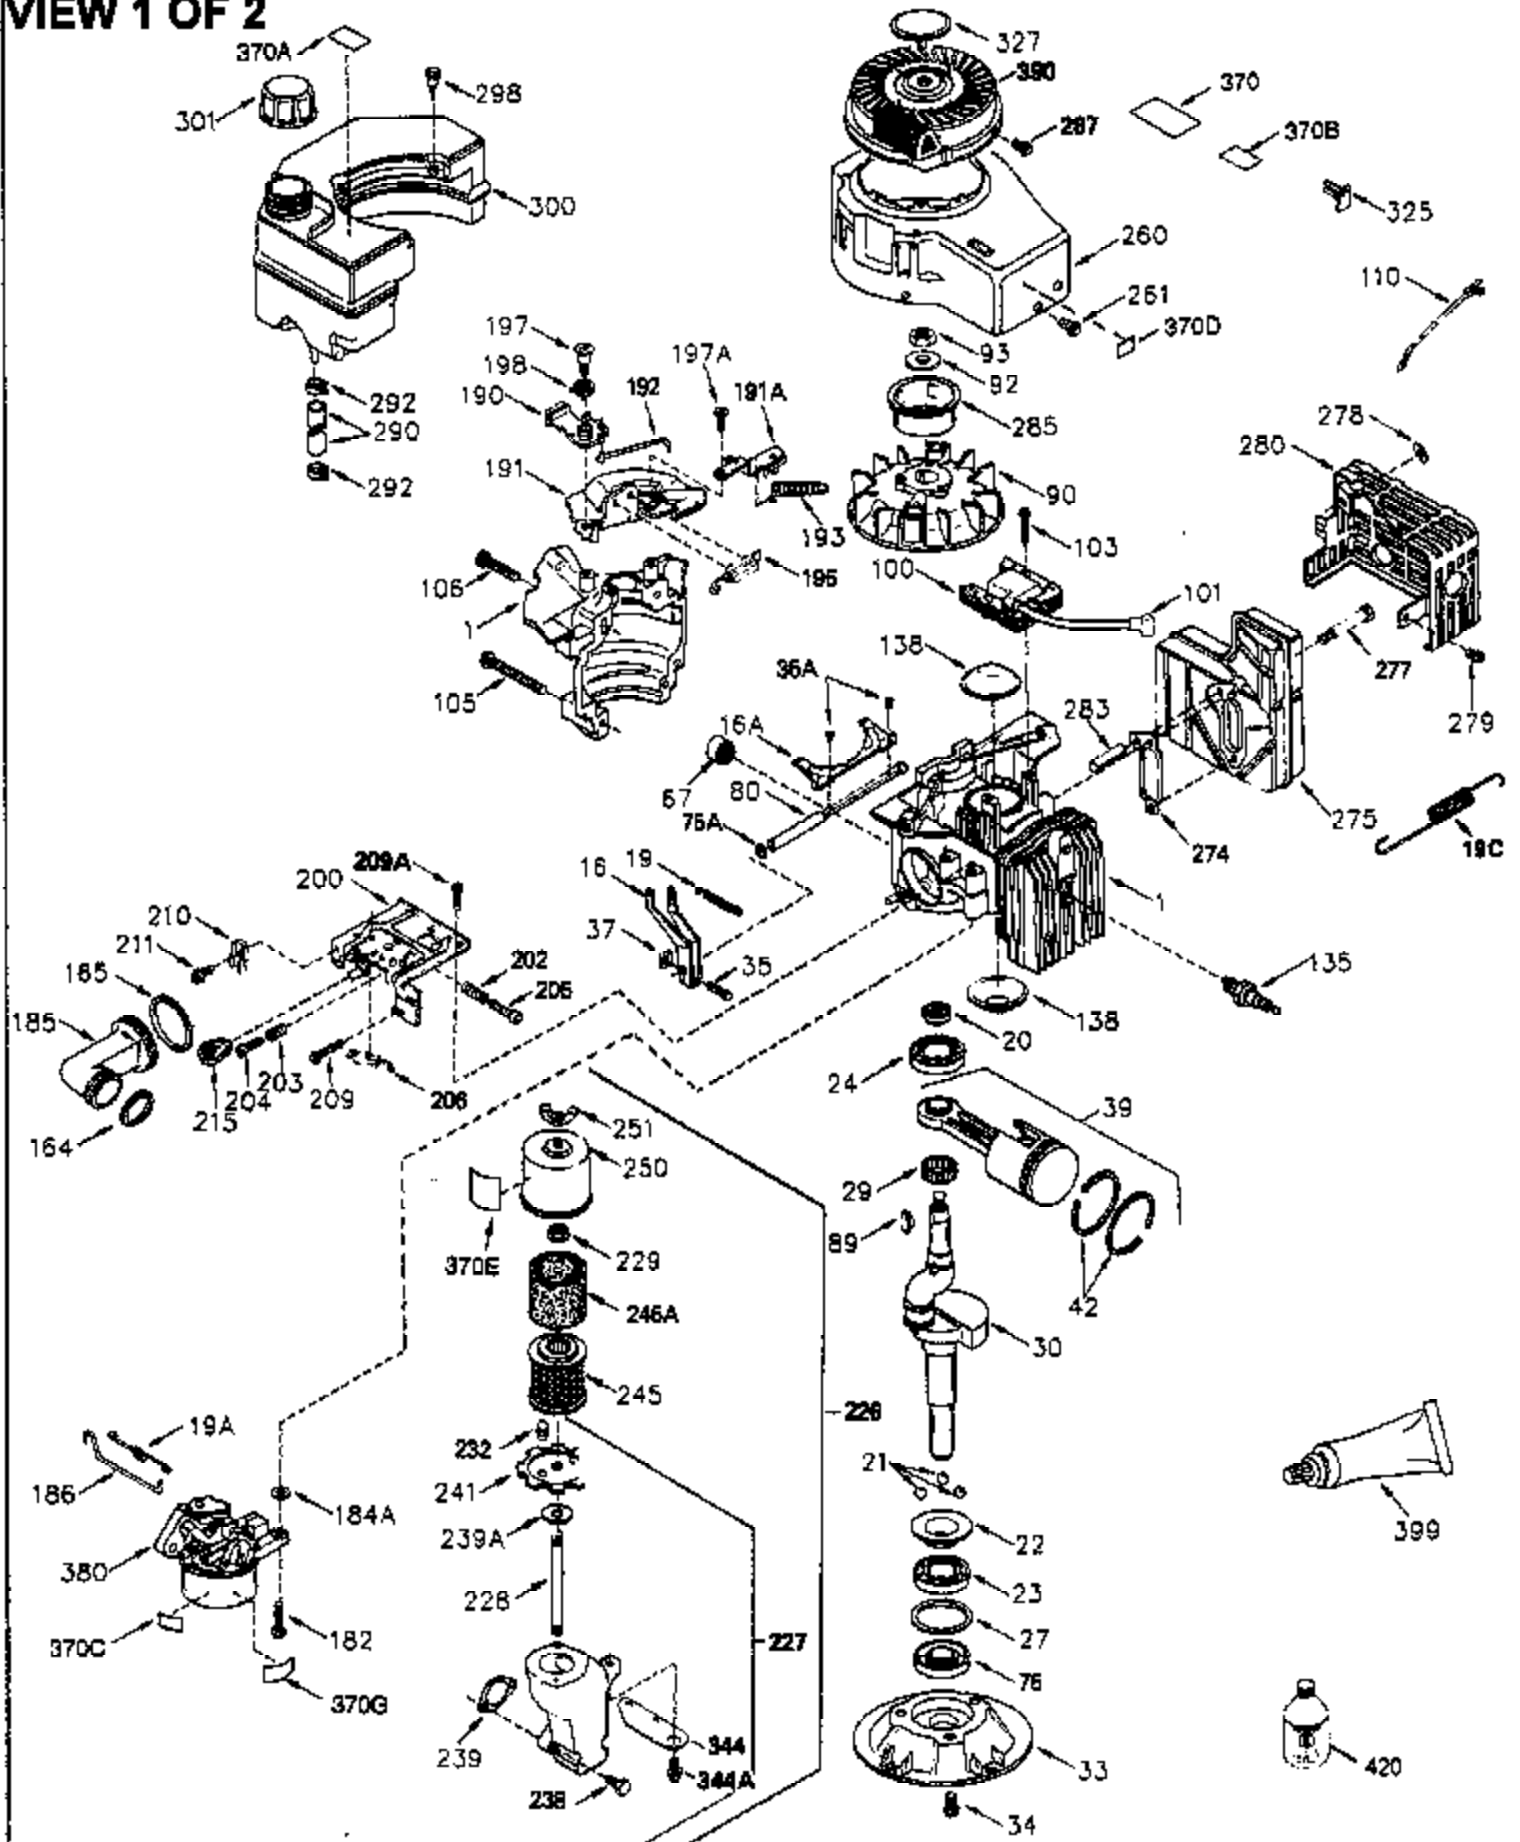

ILLUSTRATION SHOWS TYPICAL PARTS ONLY. ORDER BY PART NUMBER. PARTS NOT LISTED ARE SUPPLIED BY OEM.

VIEW 1 OF 2

Ref #	Part Number	Qty	Description
	1 250288	1	Cylinder (Incl. 67, 75A, 105, 106 & 1 38)
16A	490304	1	Governor Lever
16	490306	1	Governor Lever
19A	490307	1	Backlash Spring
19	490308	1	Extension Spring
20	510340	1	Oil Seal
21	570673	3	Ball Bearing
22	510338	1	Slide Ring
23	530158	1	Ball Bearing
24	530161	1	Ball Bearing
27	530159	1	Bearing Retainer
29	530164	1	Bearing Strip (31 Needles)
30	290629	1	Crankshaft
33	330179	1	Adapter Plate
34	792067	3	Screw, 5/16-18 x 1"
35	29826	1	Screw, 10-32 x 3/4"
35A	650961	2	Screw, 4-40 x 1/4"
37	29216	1	Lock Nut, 10-32
39	310277B	1	Piston & Rod Ass'y. (Incl. 29 & 42)
42	310278	2	Ring Set
67	430233	1	Fuel Filter
75	510339	1	Oil Seal
75A	510337	1	Oil Seal
80	490305	1	Governor Shaft
89	611107	1	Flywheel Key
90	611109	1	Flywheel
92	650815	1	Belleville Washer
93	650816	1	Flywheel Nut
100	34443A	1	Solid State Ignition
101	610118	1	Spark Plug Cover
103	650814	2	Screw, Torx T-15, 10-24 x 1"
105	650892	2	Screw, 5/16-18 x 2-3/16"
106	650891	2	Screw, 5/16-18 x 1-5/8"
110	611145	1	Ground Wire
135	35395	1	Resistor Spark Plug (RJ19LM)
138	570683	2	Port Cover
164	510341	1	"O" Ring
165	510342	1	"O" Ring
182	792067	2	Screw, 5/16-18 x 1"
184A	27110	2	Washer
185	570674	1	Intake Pipe (Incl. 164 & 165)
186	490309	1	Governor Link
200	570675A	1	Control Bracket (Incl. 202 thru 206)
202	32924	1	Compression Spring
203	31342	1	Compression Spring
204	650549	1	Screw, 5-40 x 7/16"
205	650606	1	Screw, 10-32 x 1-1/8"
206	610973	1	Terminal
209A	650867	2	Screw, 10-24 x 1/2"
209	650735	1	Screw, 10-24 x 3/8"
210	27793	1	Conduit Clip
211	650837	1	Screw, 10-32 x 1/4"
226	730575A	1	Air Cleaner Kit (Incl. items marked # # sign)
227	450249A	1	## A/C Elbow (Incl. items marked with # sign)
228	650901	1	# Stud, 1/4-20 x 4.89"
232	xxxxx	2	# Pop Rivet (Can be purchased locally)
238	650940	2	## Screw, 10-32 x 3/4"
239A	34698A	1	# Air Cleaner Gasket