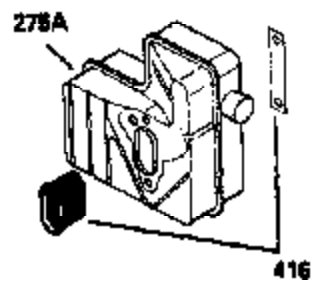

ILLUSTRATION SHOWS TYPICAL PARTS ONLY. ORDER BY PART NUMBER. PARTS NOT LISTED ARE SUPPLIED BY OEM.

VIEW 2 OF 2

Ref #	Part Number	Qty	Description
200	570675A	1	Control Bracket (Incl. 202 thru 206)
202	32924	1	Compression Spring
205	650606	1	Screw, 10-32 x 1-1/8"
209A	650867	2	Screw, 10-24 x 1/2"
209	650735	1	Screw, 10-24 x 3/8"
245	34782	1	## Air Cleaner Filter
245A	34783	1	## Air Cleaner Filter
287	650926	4	Screw, 8-32 x 21/64"
290	29774	1	Fuel Line
292	26460	2	Fuel Line Clamp
390	590688	1	Rewind Starter