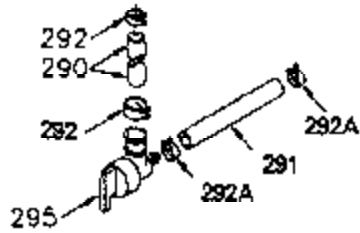

ILLUSTRATION SHOWS TYPICAL PARTS ONLY. ORDER BY PART NUMBER. PARTS NOT LISTED ARE SUPPLIED BY OEM.

VIEW 2 OF 2

Ref #	Part Number	Qty	Description
67A	430234		Fuel Filter (Screen) (Optional)
200	570675A		Control Bracket (Incl.202,203,204,205 ,206)
200	570696A		Control Bracket (Incl. 202, 204, 205)
202	32924		Compression Spring
204A	650926		Screw, 8-32 x 21/64"
205	650606		Screw, 10-32 x 1-1/8"
209A	650867		Screw, 10-24 x 1/2"
209	650735		Screw, 10-24 x 3/8"
238A	650940		Screw, 10-32 x 3/4"
245	34782		Air Cleaner Filter (Incl. 229)
245A	34783		Air Cleaner Filter
275A	390316		Muffler (Discharge toward spark plugend) (w/glass fiber packing)
286A	36403		Starter Air Cleaner
287	650926		Screw, 8-32 x 21/64"
290	29774		Fuel Line
292	26460		Fuel Line Clamp
295	35857		Fuel Shut-off Valve
296	34279B		Fuel Filter
370E	36260		Primer Decal
370H	35977		Caution Decal
390	590688		Rewind Starter (Refer to Division 5, Section C, page 36 or Fiche 25, Grid G-3 for breakdown)
410A	730604		Starter Muff Kit (Incl. 286A, 412A, 4 12B)
412A	36405		Starter Air Cleaner Mounting Bracket
412B	36404		Starter Air Cleaner Mounting Ring
416	390309		Spark Arrestor Kit (Can be used on an y model)