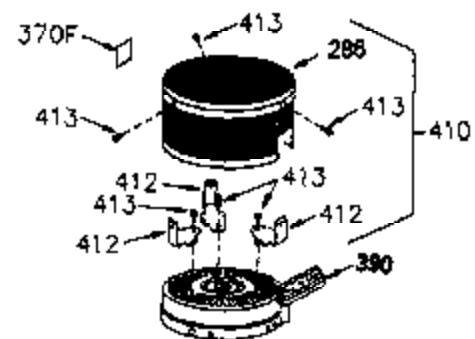

ILLUSTRATION SHOWS TYPICAL PARTS ONLY. ORDER BY PART NUMBER. PARTS NOT LISTED ARE SUPPLIED BY OEM.

VIEW 2 OF 2

Ref #	Part Number	Qty	Description
67A	430234		Fuel Filter (Screen) (Optional)
200	570675A		Control Bracket (Incl.202,203,204,205 ,206)
200	570696A		Control Bracket (Incl. 202, 204, 205)
202	32924		Compression Spring
204A	650926		Screw, 8-32 x 21/64"
205	650606		Screw, 10-32 x 1-1/8"
209A	650867		Screw, 10-24 x 1/2"
209	650735		Screw, 10-24 x 3/8"
238A	650940		Screw, 10-32 x 3/4"
245	34782		Air Cleaner Filter (Incl. 229)
245A	34783		Air Cleaner Filter
275A	390316		Muffler (Discharge toward spark plugend) (w/glass fiber packing)
286A	36403		Starter Air Cleaner
287	650926		Screw, 8-32 x 21/64"
290	29774		Fuel Line
292	26460		Fuel Line Clamp
295	35857		Fuel Shut-off Valve
296	34279B		Fuel Filter
370E	36260		Primer Decal
370H	35977		Caution Decal
390	590688		Rewind Starter (Refer to Division 5, Section C, page 36 or Fiche 25, Grid G-3 for breakdown)
410A	730604		Starter Muff Kit (Incl. 286A, 412A, 4 12B)
412A	36405		Starter Air Cleaner Mounting Bracket
412B	36404		Starter Air Cleaner Mounting Ring
416	390309		Spark Arrestor Kit (Can be used on an y model)