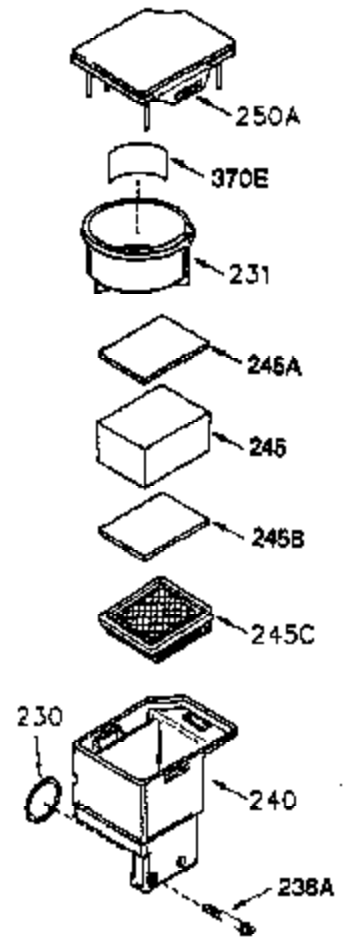

ILLUSTRATION SHOWS TYPICAL PARTS ONLY. ORDER BY PART NUMBER. PARTS NOT LISTED ARE SUPPLIED BY OEM.

VIEW 2 OF 2

Ref #	Part Number	Qty	Description
200	570696A	1	Control Bracket (Incl. 202 thru 205)
202	32924	1	Compression Spring
205	650606	1	Screw, 10-32 x 1-1/8"
209A	650867	2	Screw, 10-24 x 1/2"
209	650735	1	Screw, 10-24 x 3/8"
245	34782	1	## Air Cleaner Filter
245A	34783	1	## Air Cleaner Filter
286A	36403	1	Starter Air Cleaner
287	650926	4	Screw, 8-32 x 21/64"
290	29774	1	Fuel Line
291	29774	2	Fuel Line
292	26460	4	Fuel Line Clamp
295	35857	1	Fuel Shut-Off Valve
390	590688	1	Rewind Starter
412B	36404	1	Starter Air Cleaner Mounting Ring
412A	36405	2	Starter Air Cleaner Mounting Bracket