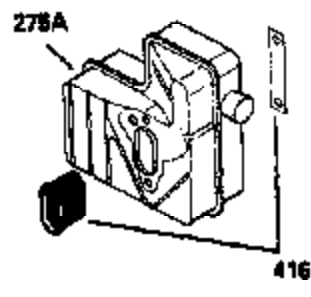

ILLUSTRATION SHOWS TYPICAL PARTS ONLY. ORDER BY PART NUMBER. PARTS NOT LISTED ARE SUPPLIED BY OEM.

VIEW 2 OF 2

Ref #	Part Number	Qty	Description
200	570696A	1	Control Bracket (Incl. 202 thru 205)
202	32924	1	Compression Spring
205	650606	1	Screw, 10-32 x 1-1/8"
209A	650867	2	Screw, 10-24 x 1/2"
209	650735	1	Screw, 10-24 x 3/8"
245	34782	1	## Air Cleaner Filter
245A	34783	1	## Air Cleaner Filter
286A	36403	1	Starter Air Cleaner
287	650926	4	Screw, 8-32 x 21/64"
290	29774	1	Fuel Line
291	29774	2	Fuel Line
292	26460	4	Fuel Line Clamp
295	35857	1	Fuel Shut-Off Valve
390	590688	1	Rewind Starter
412B	36404	1	Starter Air Cleaner Mounting Ring
412A	36405	2	Starter Air Cleaner Mounting Bracket