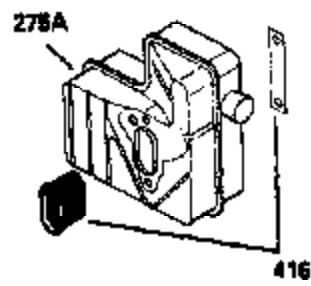

ILLUSTRATION SHOWS TYPICAL PARTS ONLY. ORDER BY PART NUMBER. PARTS NOT LISTED ARE SUPPLIED BY OEM.

VIEW 2 OF 2

Ref #	Part Number	Qty	Description
67A	430234		Fuel Filter (Screen) (Optional)
200	570675A		Control Bracket (Incl.202,203,204,205 ,206)
202	32924		Compression Spring
205	650606		Screw, 10-32 x 1-1/8"
209A	650867		Screw, 10-24 x 1/2"
209	650735		Screw, 10-24 x 3/8"
238A	650940		Screw, 10-32 x 3/4"
245	34782		Air Cleaner Filter (Incl. 229)
245A	34783		Air Cleaner Filter
275A	390316		Muffler (Discharge toward spark plugend) (w/glass fiber packing)
287	650926		Screw, 8-32 x 21/64"
290	29774		Fuel Line
292	26460		Fuel Line Clamp
296	34279B		Fuel Filter
370E	36260		Primer Decal
370H	35977		Caution Decal
390	590688		Rewind Starter (Refer to Division 5, Section C, page 36 or Fiche 25, Grid G-3 for breakdown)
416	390309		Spark Arrestor Kit (Can be used on an y model)