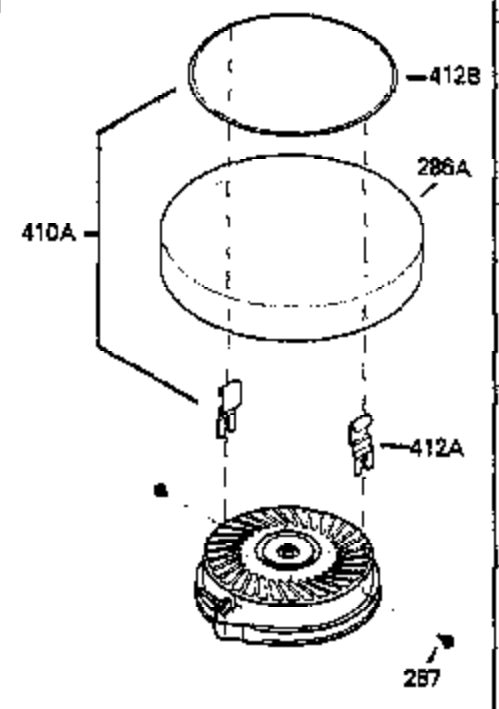

ILLUSTRATION SHOWS TYPICAL PARTS ONLY. ORDER BY PART NUMBER. PARTS NOT LISTED ARE SUPPLIED BY OEM.

VIEW 2 OF 2

Ref #	Part Number	Qty	Description
19B	570697		Heat Shield Spring
67A	430234		Fuel Filter (Screen) (Optional)
200	570675A		Control Bracket (Incl.202,203,204,205 ,206)
202	32924		Compression Spring
205	650606		Screw, 10-32 x 1-1/8"
209A	650867		Screw, 10-24 x 1/2"
209	650735		Screw, 10-24 x 3/8"
238A	650940		Screw, 10-32 x 3/4"
245A	34783		Air Cleaner Filter
245	34782		Air Cleaner Filter (Incl. 229)
275A	390316		Muffler (Discharge toward spark plugend) (w/glass fiber packing)
287	650926		Screw, 8-32 x 21/64"
290	29774		Fuel Line
292	26460		Fuel Line Clamp
296	34279B		Fuel Filter
370E	36260		Primer Decal
370H	35977		Caution Decal
390	590688		Rewind Starter (Refer to Division 5, Section C, page 36 or Fiche 25, Grid G-3 for breakdown)
416	390309		Spark Arrestor Kit (Can be used on an y model)