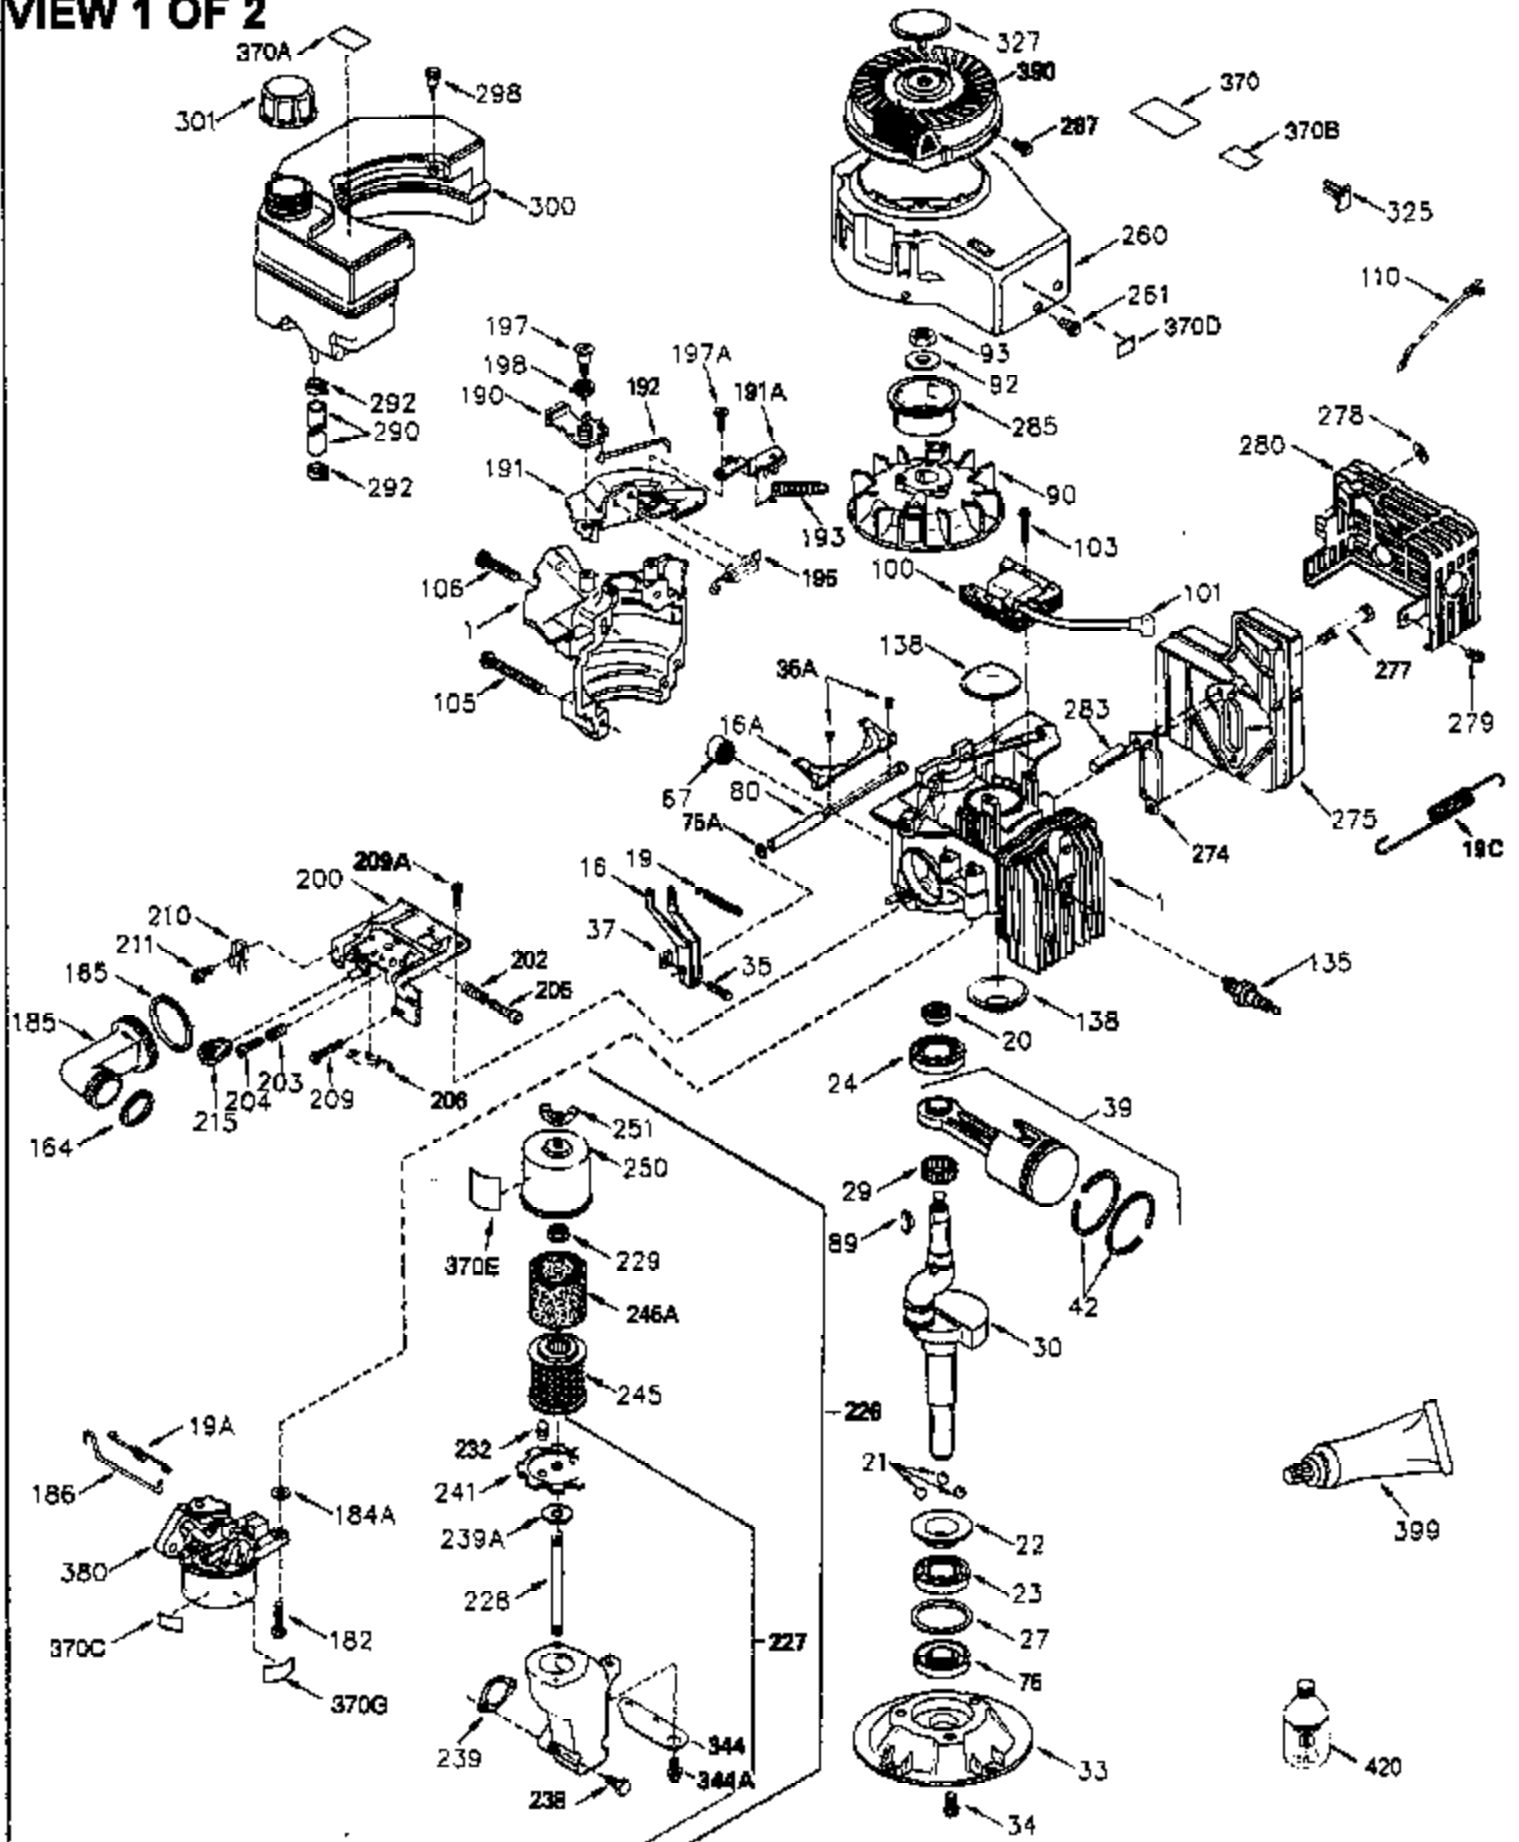

ILLUSTRATION SHOWS TYPICAL PARTS ONLY. ORDER BY PART NUMBER. PARTS NOT LISTED ARE SUPPLIED BY OEM.

VIEW 1 OF 2

Ref #	Part Number	Qty	Description
	1 250288	1	Cylinder (Incl. 67, 75A, 105, 106 & 1 38)
16A	490304	1	Governor Lever
16	490306	1	Governor Lever
19	490308	1	Extension Spring
19A	490307	1	Backlash Spring
19C	570697	1	Heat Shield Spring
20	510340	1	Oil Seal
21	570673	3	Ball Bearing
22	510338	1	Slide Ring
23	530158	1	Ball Bearing
24	530161	1	Ball Bearing
27	530159	1	Bearing Retainer
29	530164	1	Bearing Strip (31 Needles)
30	290560A	1	Crankshaft (Incl. 29)
33	330179	1	Adapter Plate
34	792067	3	Screw, 5/16-18 x 1"
35	29826	1	Screw, 10-32 x 3/4"
35A	650506	2	Screw, 4-40 x 1/4"
37	29216	1	Lock Nut, 10-32
39	310277B	1	Piston & Rod Ass'y. (Incl. 29 & 42)
42	310278	2	Ring Set
67	430233	1	Fuel Filter
75A	510337	1	Oil Seal
75	510339	1	Oil Seal
80	490305	1	Governor Shaft
89	611191	1	Flywheel Key
90	611190	1	Flywheel
92	650815	1	Belleville Washer
93	650816	1	Flywheel Nut
100	34443B	1	Solid State Ignition
101	610118	1	Spark Plug Cover
103	651007	2	Screw, Torx T-15, 10-24 x 15/16"
105	650892	2	Screw, 5/16-18 x 2-3/16"
106	650891	2	Screw, 5/16-18 x 1-5/8"
110	611106	1	Ground Wire
135	35395	1	Resistor Spark Plug (RJ19LM)
138	570683	2	Port Cover
164	510341	1	"O" Ring
165	510342	1	"O" Ring
182	792067	2	Screw, 5/16-18 x 1"
184A	27110A	2	Washer
185	570674	1	Intake Pipe (Incl. 164 & 165)
186	490309	1	Governor Link
200	570675A	1	Control Bracket (Incl. 202 thru 206)
202	32924	1	Compression Spring
203	31342	1	Compression Spring
204	651029	1	Screw, Torx T-10, 5-40 x 7/16"
205	651051	1	Screw, Torx T-10, 10-32 x 1-1/8"
206	610973	1	Terminal
209A	650867	2	Screw, 10-24 x 1/2"
209	650735	1	Screw, 10-24 x 3/8"
210	27793	1	Conduit Clip
211	650837	1	Screw, 10-32 x 1/4"
226	730575A	1	Air Cleaner Kit (Incl. items marked # # sign)
227	450249A	1	## A/C Elbow (Incl. items marked with # sign)
228	650901	1	# Stud, 1/4-20 x 4.89"
232	0	2	# Pop Rivet (Can be purchased locally)
238	650940	2	## Screw, 10-32 x 3/4"