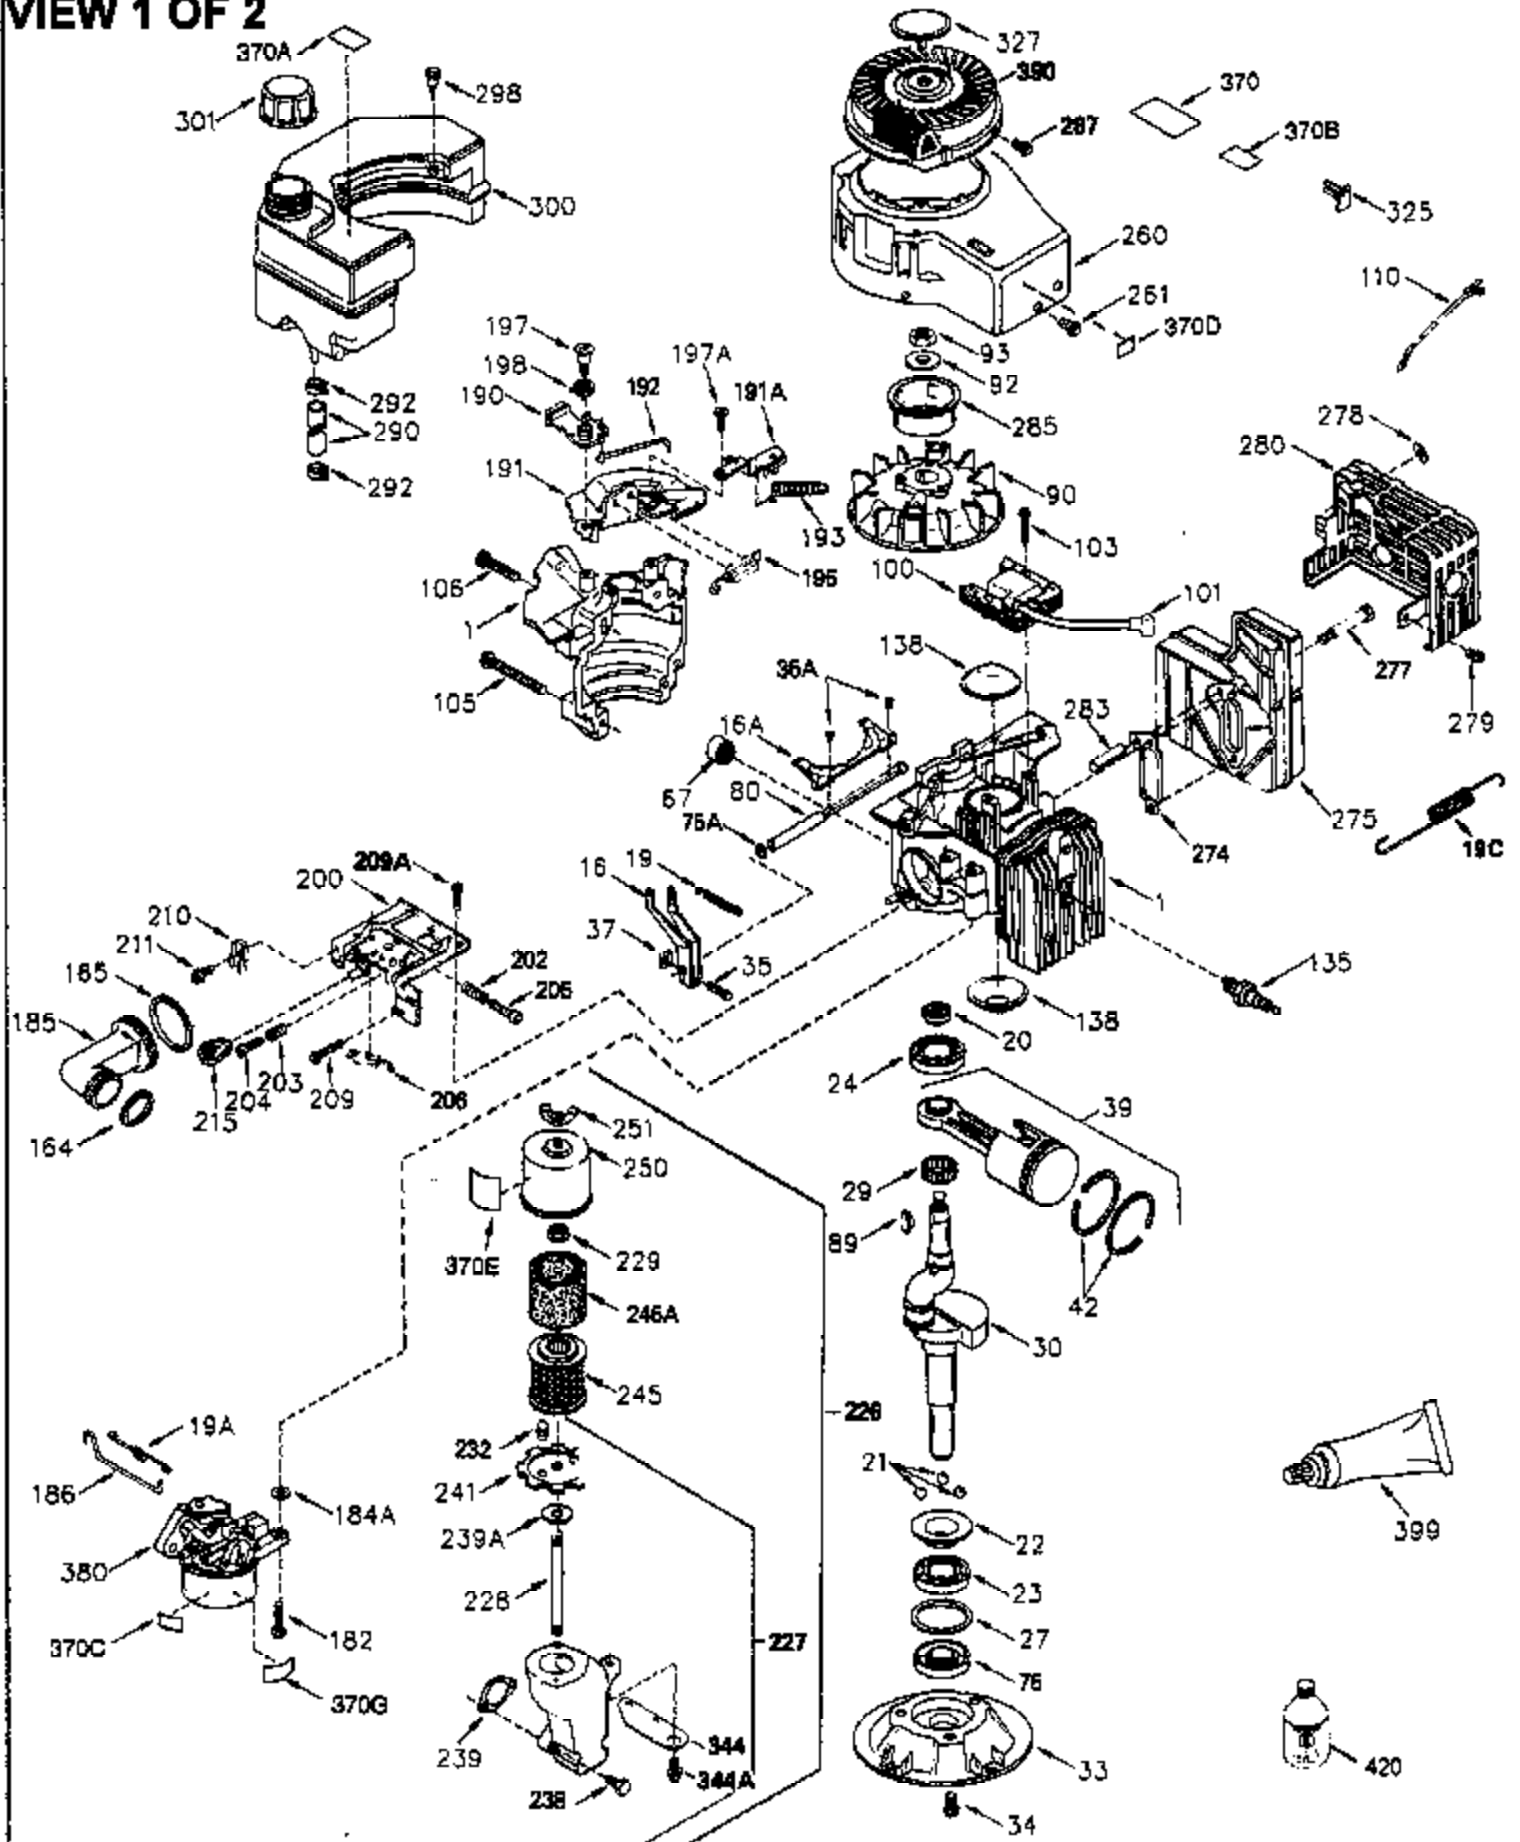

ILLUSTRATION SHOWS TYPICAL PARTS ONLY. ORDER BY PART NUMBER. PARTS NOT LISTED ARE SUPPLIED BY OEM.

VIEW 1 OF 2

Ref #	Part Number	Qty	Description
	1 250288	1	Cylinder (Incl. 67, 75A, 105, 106 & 1 38)
16A	490304	1	Governor Lever
16	490306	1	Governor Lever
19	35988	1	Extension Spring
19A	490307	1	Backlash Spring
19C	570697	1	Heat Shield Spring
20	510340	1	Oil Seal
21	570673	3	Ball Bearing
22	510338	1	Slide Ring
23	530158	1	Ball Bearing
24	530161	1	Ball Bearing
27	530159	1	Bearing Retainer
29	530164	1	Bearing Strip (31 Needles)
30	290662	1	Crankshaft
33	330179	1	Adapter Plate
34	792067	3	Screw, 5/16-18 x 1"
35	29826	1	Screw, 10-32 x 3/4"
35A	650506	2	Screw, 4-40 x 1/4"
37	29216	1	Lock Nut, 10-32
39	310277B	1	Piston & Rod Ass'y. (Incl. 29 & 42)
42	310278	2	Ring Set
67	430233	1	Fuel Filter
75A	510337	1	Oil Seal
75	510339	1	Oil Seal
80	490305	1	Governor Shaft
89	611107	1	Flywheel Key
90	611109	1	Flywheel
92	650815	1	Belleville Washer
93	650816	1	Flywheel Nut
100	34443B	1	Solid State Ignition
101	610118	1	Spark Plug Cover
103	651007	2	Screw, Torx T-15, 10-24 x 15/16"
105	650892	2	Screw, 5/16-18 x 2-3/16"
106	650891	2	Screw, 5/16-18 x 1-5/8"
110	611145	1	Ground Wire
135	35395	1	Resistor Spark Plug (RJ19LM)
138	570683	2	Port Cover
164	510341	1	"O" Ring
165	510342	1	"O" Ring
182	792067	2	Screw, 5/16-18 x 1"
184A	27110A	2	Washer
185	570674	1	Intake Pipe (Incl. 164 & 165)
186	490309	1	Governor Link
200	570675A	1	Control Bracket (Incl. 202 thru 206)
202	32924	1	Compression Spring
203	31342	1	Compression Spring
204	651029	1	Screw, Torx T-10, 5-40 x 7/16"
205	651051	1	Screw, Torx T-10, 10-32 x 1-1/8"
206	610973	1	Terminal
209A	650867	2	Screw, 10-24 x 1/2"
209	650735	1	Screw, 10-24 x 3/8"
210	27793	1	Conduit Clip
211	650837	1	Screw, 10-32 x 1/4"
226	730575C	1	Air Cleaner Kit (Incl. items marked # # sign)
227	450249A	1	## A/C Elbow (Incl. items marked with # sign)
228	650901	1	# Stud, 1/4-20 x 4.89"
232	0	2	# Pop Rivet (Can be purchased locally)
238	650940	2	## Screw, 10-32 x 3/4"