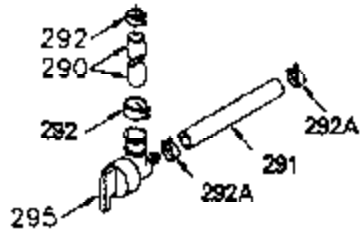

ILLUSTRATION SHOWS TYPICAL PARTS ONLY. ORDER BY PART NUMBER. PARTS NOT LISTED ARE SUPPLIED BY OEM.

VIEW 2 OF 2

Ref #	Part Number	Qty	Description
67A	430234		Fuel Filter (Screen) (Optional)
200	570675A		Control Bracket (Incl.202,203,204,205 ,206)
202	32924		Compression Spring
205	650606		Screw, 10-32 x 1-1/8"
209A	650867		Screw, 10-24 x 1/2"
209	650735		Screw, 10-24 x 3/8"
238A	650940		Screw, 10-32 x 3/4"
245	34782		Air Cleaner Filter (Incl. 229)
245A	34783		Air Cleaner Filter
275A	390316		Muffler (Discharge toward spark plugend) (w/glass fiber packing)
287	650926		Screw, 8-32 x 21/64"
290	29774		Fuel Line
292	26460		Fuel Line Clamp
296	34279B		Fuel Filter
370E	36260		Primer Decal
370H	35977		Caution Decal
390	590688		Rewind Starter (Refer to Division 5, Section C, page 36 or Fiche 25, Grid G-3 for breakdown)
416	390309		Spark Arrestor Kit (Can be used on an y model)