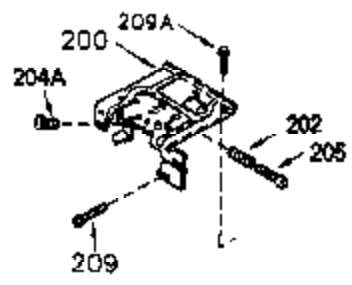

ILLUSTRATION SHOWS TYPICAL PARTS ONLY. ORDER BY PART NUMBER. PARTS NOT LISTED ARE SUPPLIED BY OEM.

VIEW 2 OF 2

Ref #	Part Number	Qty	Description
67A	430234		Fuel Filter (Screen) (Optional)
200	570675A		Control Bracket (Incl.202,203,204,205 ,206)
202	32924		Compression Spring
205	650606		Screw, 10-32 x 1-1/8"
209A	650867		Screw, 10-24 x 1/2"
209	650735		Screw, 10-24 x 3/8"
238A	650940		Screw, 10-32 x 3/4"
245	34782		Air Cleaner Filter (Incl. 229)
245A	34783		Air Cleaner Filter
275A	390316		Muffler (Discharge toward spark plugend) (w/glass fiber packing)
287	650926		Screw, 8-32 x 21/64"
290	29774		Fuel Line
292	26460		Fuel Line Clamp
296	34279B		Fuel Filter
370E	36260		Primer Decal
370H	35977		Caution Decal
390	590688		Rewind Starter (Refer to Division 5, Section C, page 36 or Fiche 25, Grid G-3 for breakdown)
416	390309		Spark Arrestor Kit (Can be used on an y model)