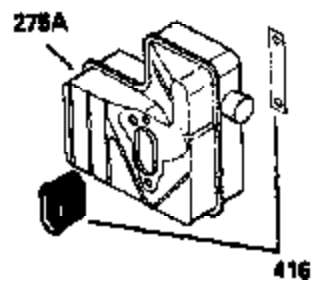

ILLUSTRATION SHOWS TYPICAL PARTS ONLY. ORDER BY PART NUMBER. PARTS NOT LISTED ARE SUPPLIED BY OEM.

VIEW 2 OF 2

Ref #	Part Number	Qty	Description
200	570696A	1	Control Bracket (Incl. 202 thru 205)
202	32924	1	Compression Spring
205	650606	1	Screw, 10-32 x 1-1/8"
209A	650867	2	Screw, 10-24 x 1/2"
209	650735	1	Screw, 10-24 x 3/8"
245	34782	1	## Air Cleaner Filter
245A	34783	1	## Air Cleaner Filter
286A	36403	1	Starter Air Cleaner
287	650926	4	Screw, 8-32 x 21/64"
290	29774	1	Fuel Line
292	26460	2	Fuel Line Clamp
370K	36695	1	Starter Decal
390	590694	1	Rewind Starter (NOTE: This engine could have been built with 590737 starter. Refer to the design of the rope pulley strength ribs for part identification. Individual starter parts do not interchange. Refer to service bulletin 116.)
410A	730604	1	Starter Muff Kit (Incl. 286A, 412A & 412B)
412B	36404	1	Starter Air Cleaner Mounting Ring
412A	36405	2	Starter Air Cleaner Mounting Bracket