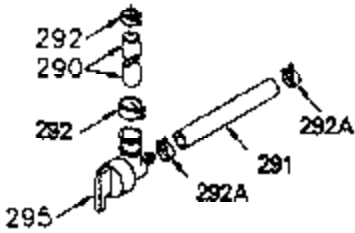

ILLUSTRATION SHOWS TYPICAL PARTS ONLY. ORDER BY PART NUMBER. PARTS NOT LISTED ARE SUPPLIED BY OEM.

VIEW 2 OF 2

Ref #	Part Number	Qty	Description
200	570696A	1	Control Bracket (Incl. 202 thru 205)
202	32924	1	Compression Spring
205	650606	1	Screw, 10-32 x 1-1/8"
209A	650867	2	Screw, 10-24 x 1/2"
209	650735	1	Screw, 10-24 x 3/8"
245	34782	1	## Air Cleaner Filter
245A	34783	1	## Air Cleaner Filter
286A	36403	1	Starter Air Cleaner
287	650926	4	Screw, 8-32 x 21/64"
290	29774	1	Fuel Line
292	26460	2	Fuel Line Clamp
370K	36695	1	Starter Decal
390	590694	1	Rewind Starter (NOTE: This engine could have been built with 590737 starter.)
410A	730604	1	Starter Muff Kit (Incl. 286A, 412A & 412B)
412B	36404	1	Starter Air Cleaner Mounting Ring
412A	36405	2	Starter Air Cleaner Mounting Bracket