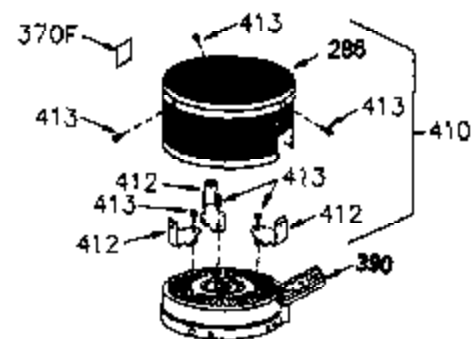

ILLUSTRATION SHOWS TYPICAL PARTS ONLY. ORDER BY PART NUMBER. PARTS NOT LISTED ARE SUPPLIED BY OEM.

VIEW 2 OF 2

Ref #	Part Number	Qty	Description
200	570696A	1	Control Bracket (Incl. 202 thru 205)
202	32924	1	Compression Spring
205	650606	1	Screw, 10-32 x 1-1/8"
209A	650867	2	Screw, 10-24 x 1/2"
209	650735	1	Screw, 10-24 x 3/8"
245	34782	1	## Air Cleaner Filter
245A	34783	1	## Air Cleaner Filter
286A	36403	1	Starter Air Cleaner
287	650926	4	Screw, 8-32 x 21/64"
290	29774	1	Fuel Line
292	26460	2	Fuel Line Clamp
370K	36695	1	Starter Decal
390	590694	1	Rewind Starter (NOTE: This engine could have been built with 590737 starter.)
410A	730604	1	Starter Muff Kit (Incl. 286A, 412A & 412B)
412B	36404	1	Starter Air Cleaner Mounting Ring
412A	36405	2	Starter Air Cleaner Mounting Bracket