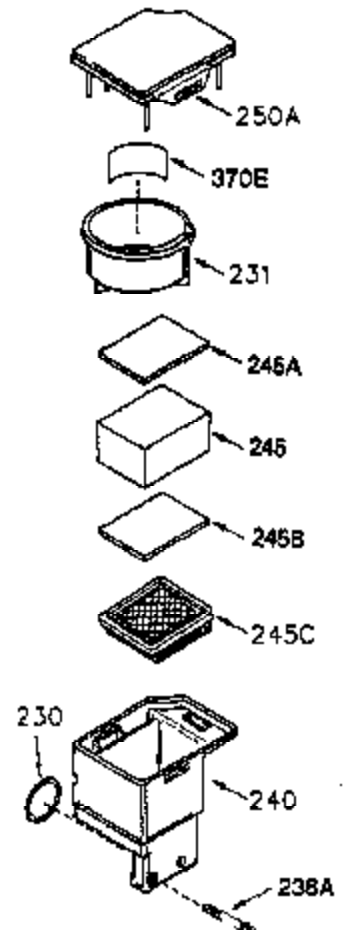

Ref #	Part Number	Qty	Description
228	650901	1	# Stud, 1/4-20 x 4.89"
232	0	2	# Pop Rivet (Can be purchased locally)
238	650940	2	## Screw, 10-32 x 3/4"
239	35815	1	## Air Cleaner Gasket
239A	34698A	1	# Air Cleaner Gasket
241	34699	1	# Air Cleaner Collar
245A	34783	1	## Air Cleaner Filter
245	34782	1	## Air Cleaner Filter
250	34781	1	## Air Cleaner Cover
251	650513	1	## Wing Nut, 1/4-20
260	350430	1	Blower Housing
261	650894	4	Screw, 5/16-18 x 5/8"
274	510343A	1	Exhaust Gasket
275	390316	1	Muffler
277	650893	2	Screw, 5/16-18 x 3-13/64"
278	28537	1	Spacer
279	650837	3	Screw, 10-32 x 1/4"
280	390345	1	Heat Shield
283	390315	1	E.G.R. Tube
285	34449A	1	Starter Cup
287	650926	4	Screw, 8-32 x 21/64"
290	29774	1	Fuel Line
292	26460	2	Fuel Line Clamp
298	650895	3	Screw, 10-32 x 5/8"
300	410258	1	Fuel Tank
301	410259A	1	Fuel Cap
325	29443	1	Wire Clip
344	450256	1	# Air Cleaner Brace
344A	650894	1	# Screw, 5/16-18 x 5/8"
370B	37089	1	## Air Cleaner Decal
370K	36695	1	Starter Decal
370C	550234	1	Bowl Nut Decal
370D	34387	1	Screen Decal
380	632426	1	Carburetor (Incl. 164)
390	590737	1	Rewind Starter (NOTE: This engine could have been built with 590694 starter.)
399	510334	1	Gasket Eliminator (Loctite 515)
420	730227A	1	2-Cycle Oil (8 oz.)

ILLUSTRATION SHOWS TYPICAL PARTS ONLY. ORDER BY PART NUMBER. PARTS NOT LISTED ARE SUPPLIED BY OEM.

VIEW 2 OF 2