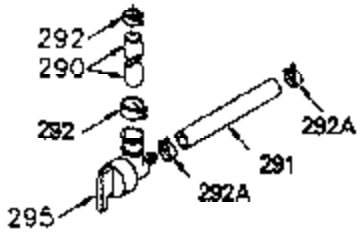

ILLUSTRATION SHOWS TYPICAL PARTS ONLY. ORDER BY PART NUMBER. PARTS NOT LISTED ARE SUPPLIED BY OEM.

VIEW 2 OF 2

Ref #	Part Number	Qty	Description
200	570675A	1	Control Bracket (Incl. 202 thru 206)
202	32924	1	Compression Spring
205	650606	1	Screw, 10-32 x 1-1/8"
209A	650867	2	Screw, 10-24 x 1/2"
209	650735	1	Screw, 10-24 x 3/8"
245	34782	1	## Air Cleaner Filter
245A	34783	1	## Air Cleaner Filter
287	650926	4	Screw, 8-32 x 21/64"
290	29774	1	Fuel Line
292	26460	2	Fuel Line Clamp
390	590688	1	Rewind Starter