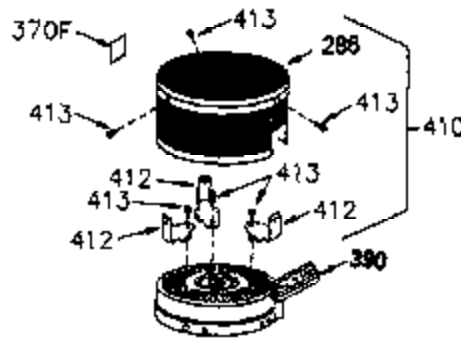

ILLUSTRATION SHOWS TYPICAL PARTS ONLY. ORDER BY PART NUMBER. PARTS NOT LISTED ARE SUPPLIED BY OEM.

VIEW 2 OF 2

Ref #	Part Number	Qty	Description
200	570675A	1	Control Bracket (Incl. 202 thru 206)
202	32924	1	Compression Spring
205	650606	1	Screw, 10-32 x 1-1/8"
209A	650867	2	Screw, 10-24 x 1/2"
209	650735	1	Screw, 10-24 x 3/8"
245	34782	1	## Air Cleaner Filter
245A	34783	1	## Air Cleaner Filter
287	650926	4	Screw, 8-32 x 21/64"
290	29774	1	Fuel Line
292	26460	2	Fuel Line Clamp
390	590688	1	Rewind Starter