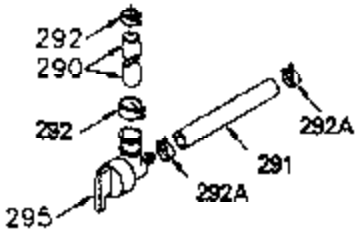

ILLUSTRATION SHOWS TYPICAL PARTS ONLY. ORDER BY PART NUMBER. PARTS NOT LISTED ARE SUPPLIED BY OEM.

VIEW 2 OF 2

Ref #	Part Number	Qty	Description
200	570675A	1	Control Bracket (Incl. 202 thru 206)
202	32924	1	Compression Spring
205	650606	1	Screw, 10-32 x 1-1/8"
209A	650867	2	Screw, 10-24 x 1/2"
209	650735	1	Screw, 10-24 x 3/8"
245	34782	1	## Air Cleaner Filter
245A	34783	1	## Air Cleaner Filter
287	650926	4	Screw, 8-32 x 21/64"
290	29774	1	Fuel Line
292	26460	2	Fuel Line Clamp
390	590732	1	Rewind Starter