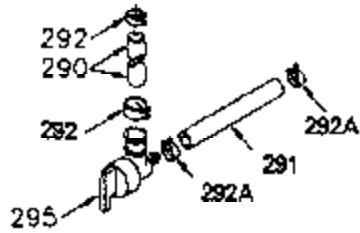

ILLUSTRATION SHOWS TYPICAL PARTS ONLY. ORDER BY PART NUMBER. PARTS NOT LISTED ARE SUPPLIED BY OEM.

VIEW 2 OF 2

Ref #	Part Number	Qty	Description
200	570675A	1	Control Bracket (Incl. 202 thru 206)
202	32924	1	Compression Spring
205	650606	1	Screw, 10-32 x 1-1/8"
209A	650867	2	Screw, 10-24 x 1/2"
209	650735	1	Screw, 10-24 x 3/8"
245	34782	1	## Air Cleaner Filter
245A	34783	1	## Air Cleaner Filter
287	650926	4	Screw, 8-32 x 21/64"
290	29774	1	Fuel Line
292	26460	2	Fuel Line Clamp
390	590732	1	Rewind Starter (NOTE: This engine could have been built with 590738 starter. Refer to the design of the rope pulley strength ribs for part identification. Individual starter parts do not interchange. Refer to service bulletin 116.)