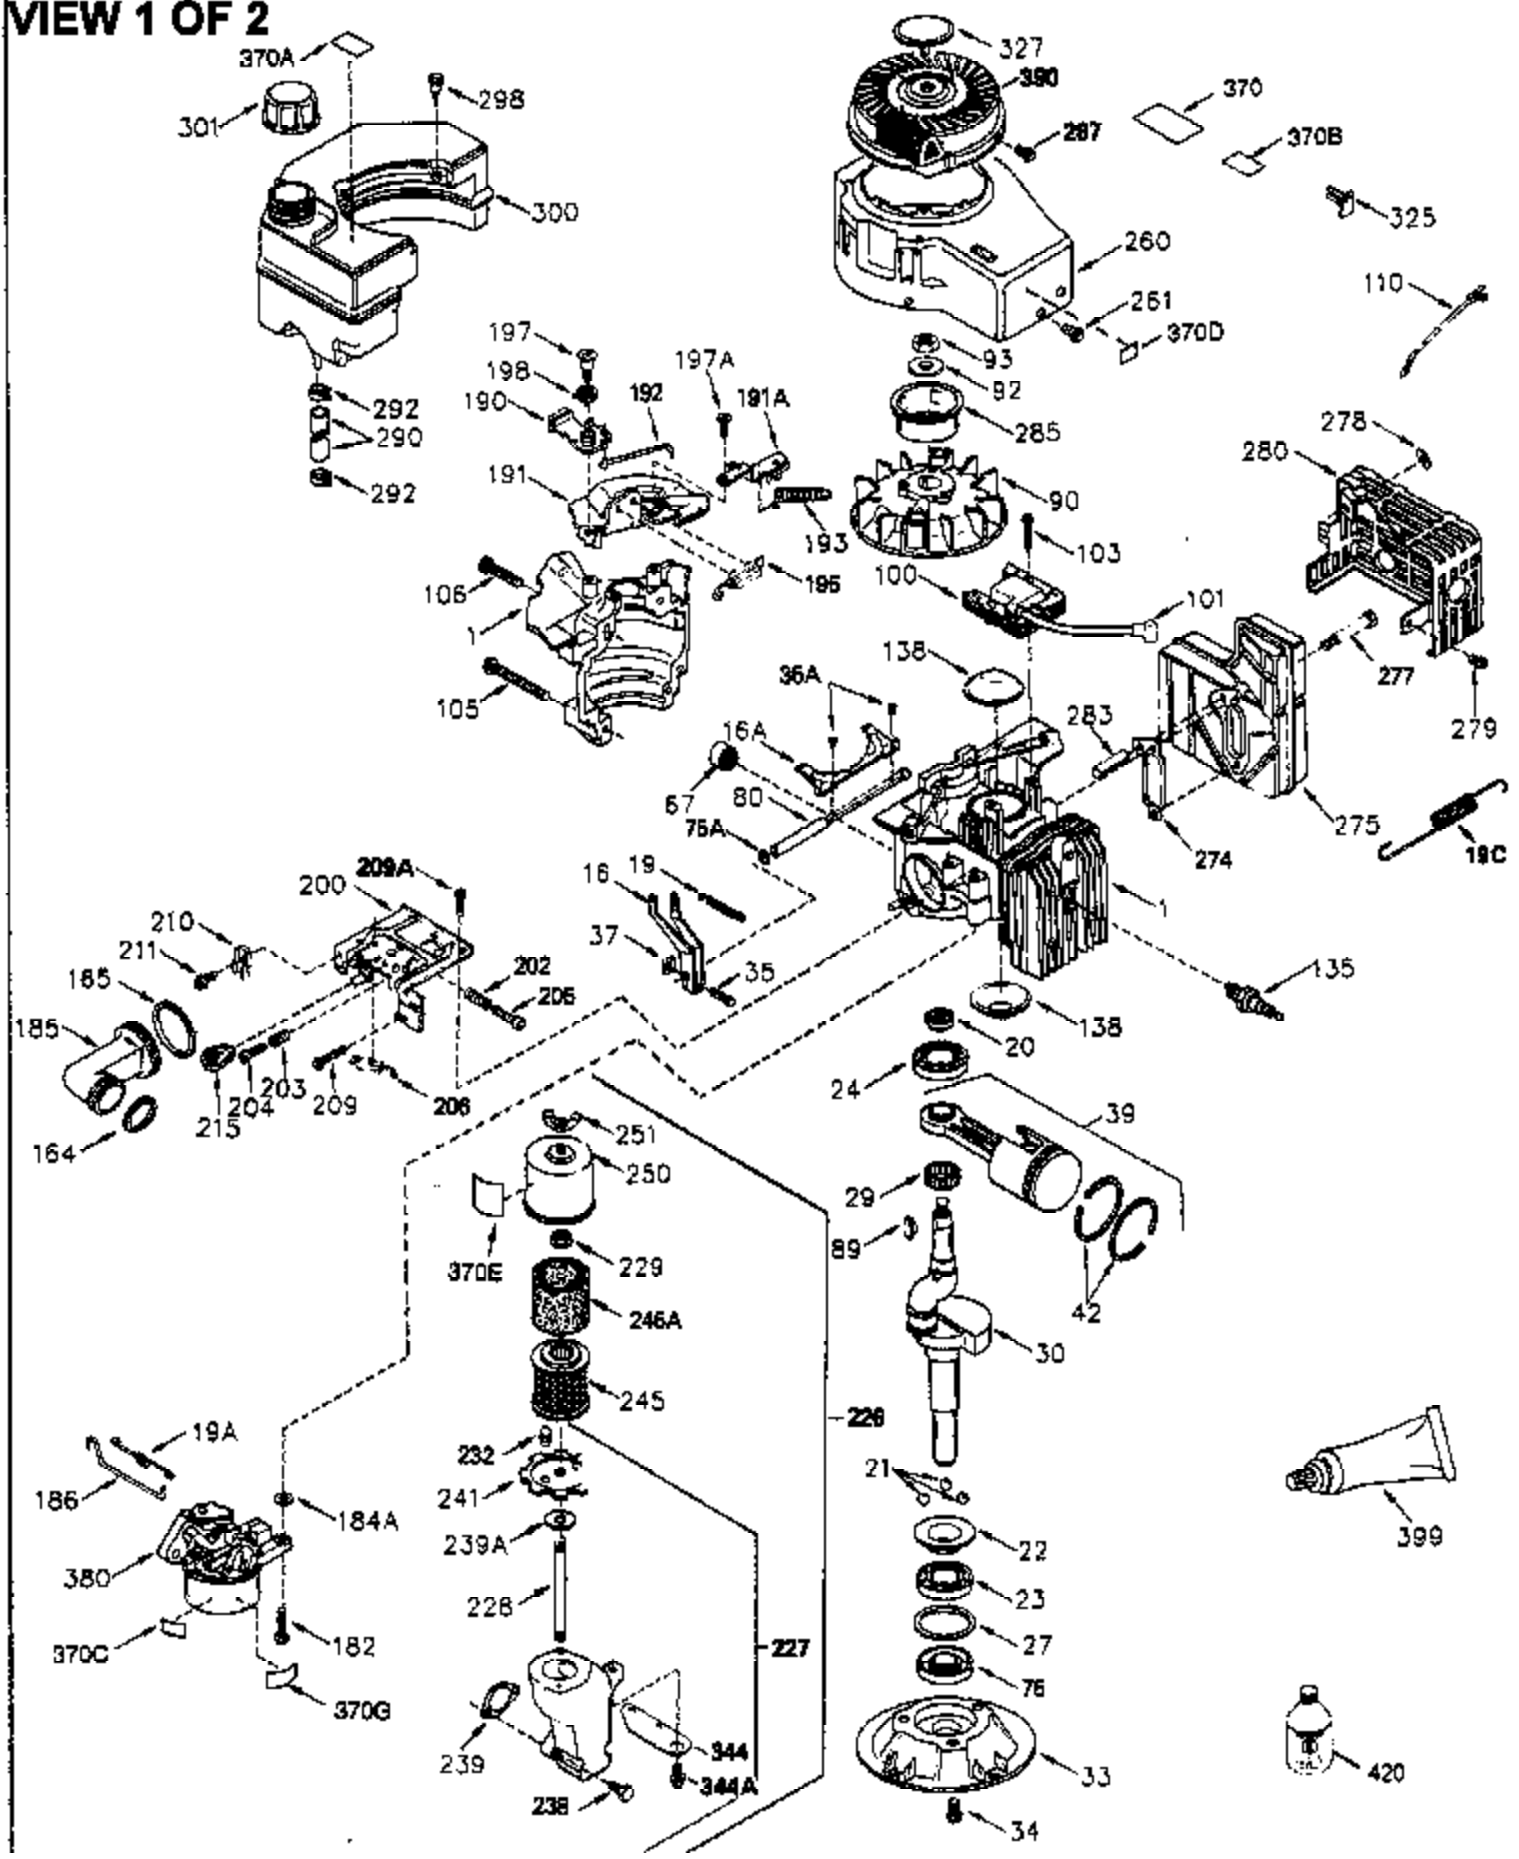

### VIEW 1 OF 2

Ref #	Part Number	Qty	Description
	1 250288	1	Cylinder (Incl. 67, 75A, 105, 106 & 1 38)
16A	490304	1	Governor Lever
16	490306	1	Governor Lever
19	490308	1	Extension Spring
19A	490307	1	Backlash Spring
19C	570697	1	Heat Shield Spring
20	510340	1	Oil Seal
21	570673	3	Ball Bearing
22	510338	1	Slide Ring
23	530158	1	Ball Bearing
24	530161	1	Ball Bearing
27	530159	1	Bearing Retainer
29	530164	1	Bearing Strip (31 Needles)
30	290573B	1	Crankshaft (Incl. 29)
33	330179	1	Adapter Plate
34	792067	3	Screw, 5/16-18 x 1"
35	29826	1	Screw, 10-32 x 3/4"
35A	650506	2	Screw, 4-40 x 1/4"
37	29216	1	Lock Nut, 10-32
39	310277B	1	Piston & Rod Ass'y. (Incl. 29 & 42)
42	310278	2	Ring Set
67	430233	1	Fuel Filter
75A	510337	1	Oil Seal
75	510339	1	Oil Seal
80	490305	1	Governor Shaft
89	611107	1	Flywheel Key
90	611109	1	Flywheel
92	650815	1	Belleville Washer
93	650816	1	Flywheel Nut
100	34443B	1	Solid State Ignition
101	610118	1	Spark Plug Cover
103	651007	2	Screw, Torx T-15, 10-24 x 15/16"
105	650892	2	Screw, 5/16-18 x 2-3/16"
106	650891	2	Screw, 5/16-18 x 1-5/8"
110	611106	1	Ground Wire
135	35395	1	Resistor Spark Plug (RJ19LM)
138	570683	2	Port Cover
164	510341	1	"O" Ring
165	510342	1	"O" Ring
182	792067	2	Screw, 5/16-18 x 1"
184A	27110A	2	Washer
185	570674	1	Intake Pipe (Incl. 164 & 165)
186	490309	1	Governor Link
200	570675A	1	Control Bracket (Incl. 202 thru 206)
202	32924	1	Compression Spring
203	31342	1	Compression Spring
204	651029	1	Screw, Torx T-10, 5-40 x 7/16"
205	651051	1	Screw, Torx T-10, 10-32 x 1-1/8"
206	610973	1	Terminal
209A	650867	2	Screw, 10-24 x 1/2"
209	650735	1	Screw, 10-24 x 3/8"
210	27793	1	Conduit Clip
211	650837	1	Screw, 10-32 x 1/4"
226	730575A	1	Air Cleaner Kit (Incl. items marked # # sign)
227	450249A	1	## A/C Elbow (Incl. items marked with # sign)
228	650901	1	# Stud, 1/4-20 x 4.89"
232	0	2	# Pop Rivet (Can be purchased locally )
238	650940	2	## Screw, 10-32 x 3/4"