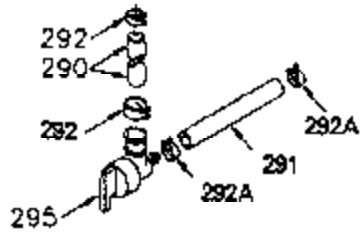

ILLUSTRATION SHOWS TYPICAL PARTS ONLY. ORDER BY PART NUMBER. PARTS NOT LISTED ARE SUPPLIED BY OEM.

VIEW 2 OF 2

Ref #	Part Number	Qty	Description
200	570675A	1	Control Bracket (Incl. 202 thru 206)
202	32924	1	Compression Spring
205	651051	1	Screw, Torx T-10, 10-32 x 1-1/8"
209A	650867	2	Screw, 10-24 x 1/2"
209	650735	1	Screw, 10-24 x 3/8"
245	34782A	1	## Air Cleaner Filter
245A	34783	1	## Air Cleaner Filter
287	650926	4	Screw, 8-32 x 21/64"
290	29774	1	Fuel Line
292	26460	2	Fuel Line Clamp
370K	36695	1	Starter Decal
390	590732	1	Rewind Starter (NOTE: This engine could have been built with 590738 starter.)