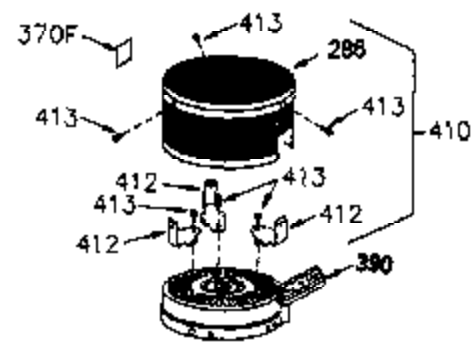

ILLUSTRATION SHOWS TYPICAL PARTS ONLY. ORDER BY PART NUMBER. PARTS NOT LISTED ARE SUPPLIED BY OEM.

VIEW 2 OF 2

Ref #	Part Number	Qty	Description
200	570675A	1	Control Bracket (Incl. 202 thru 206)
202	32924	1	Compression Spring
205	651051	1	Screw, Torx T-10, 10-32 x 1-1/8"
209A	650867	2	Screw, 10-24 x 1/2"
209	650735	1	Screw, 10-24 x 3/8"
245	34782A	1	## Air Cleaner Filter
245A	34783	1	## Air Cleaner Filter
287	650926	4	Screw, 8-32 x 21/64"
290	29774	1	Fuel Line
292	26460	2	Fuel Line Clamp
370K	36695	1	Starter Decal
390	590732	1	Rewind Starter (NOTE: This engine could have been built with 590738 starter.)