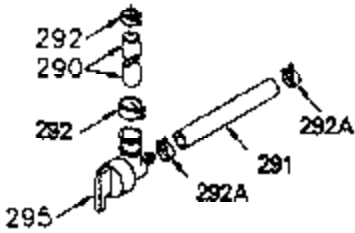

ILLUSTRATION SHOWS TYPICAL PARTS ONLY. ORDER BY PART NUMBER. PARTS NOT LISTED ARE SUPPLIED BY OEM.

VIEW 2 OF 2

Ref #	Part Number	Qty	Description
200	570675A	1	Control Bracket (Incl. 202 thru 206)
202	32924	1	Compression Spring
205	650606	1	Screw, 10-32 x 1-1/8"
209A	650867	2	Screw, 10-24 x 1/2"
209	650735	1	Screw, 10-24 x 3/8"
245	34782	1	## Air Cleaner Filter
245A	34783	1	## Air Cleaner Filter
287	650926	4	Screw, 8-32 x 21/64"
290	29774	1	Fuel Line
292	26460	2	Fuel Line Clamp
390	590694	1	Rewind Starter (Note: This engine could have been built with 590686 starter. Refer to the design of the air intake louvers for part identification. Individual starter parts do not interchange.)