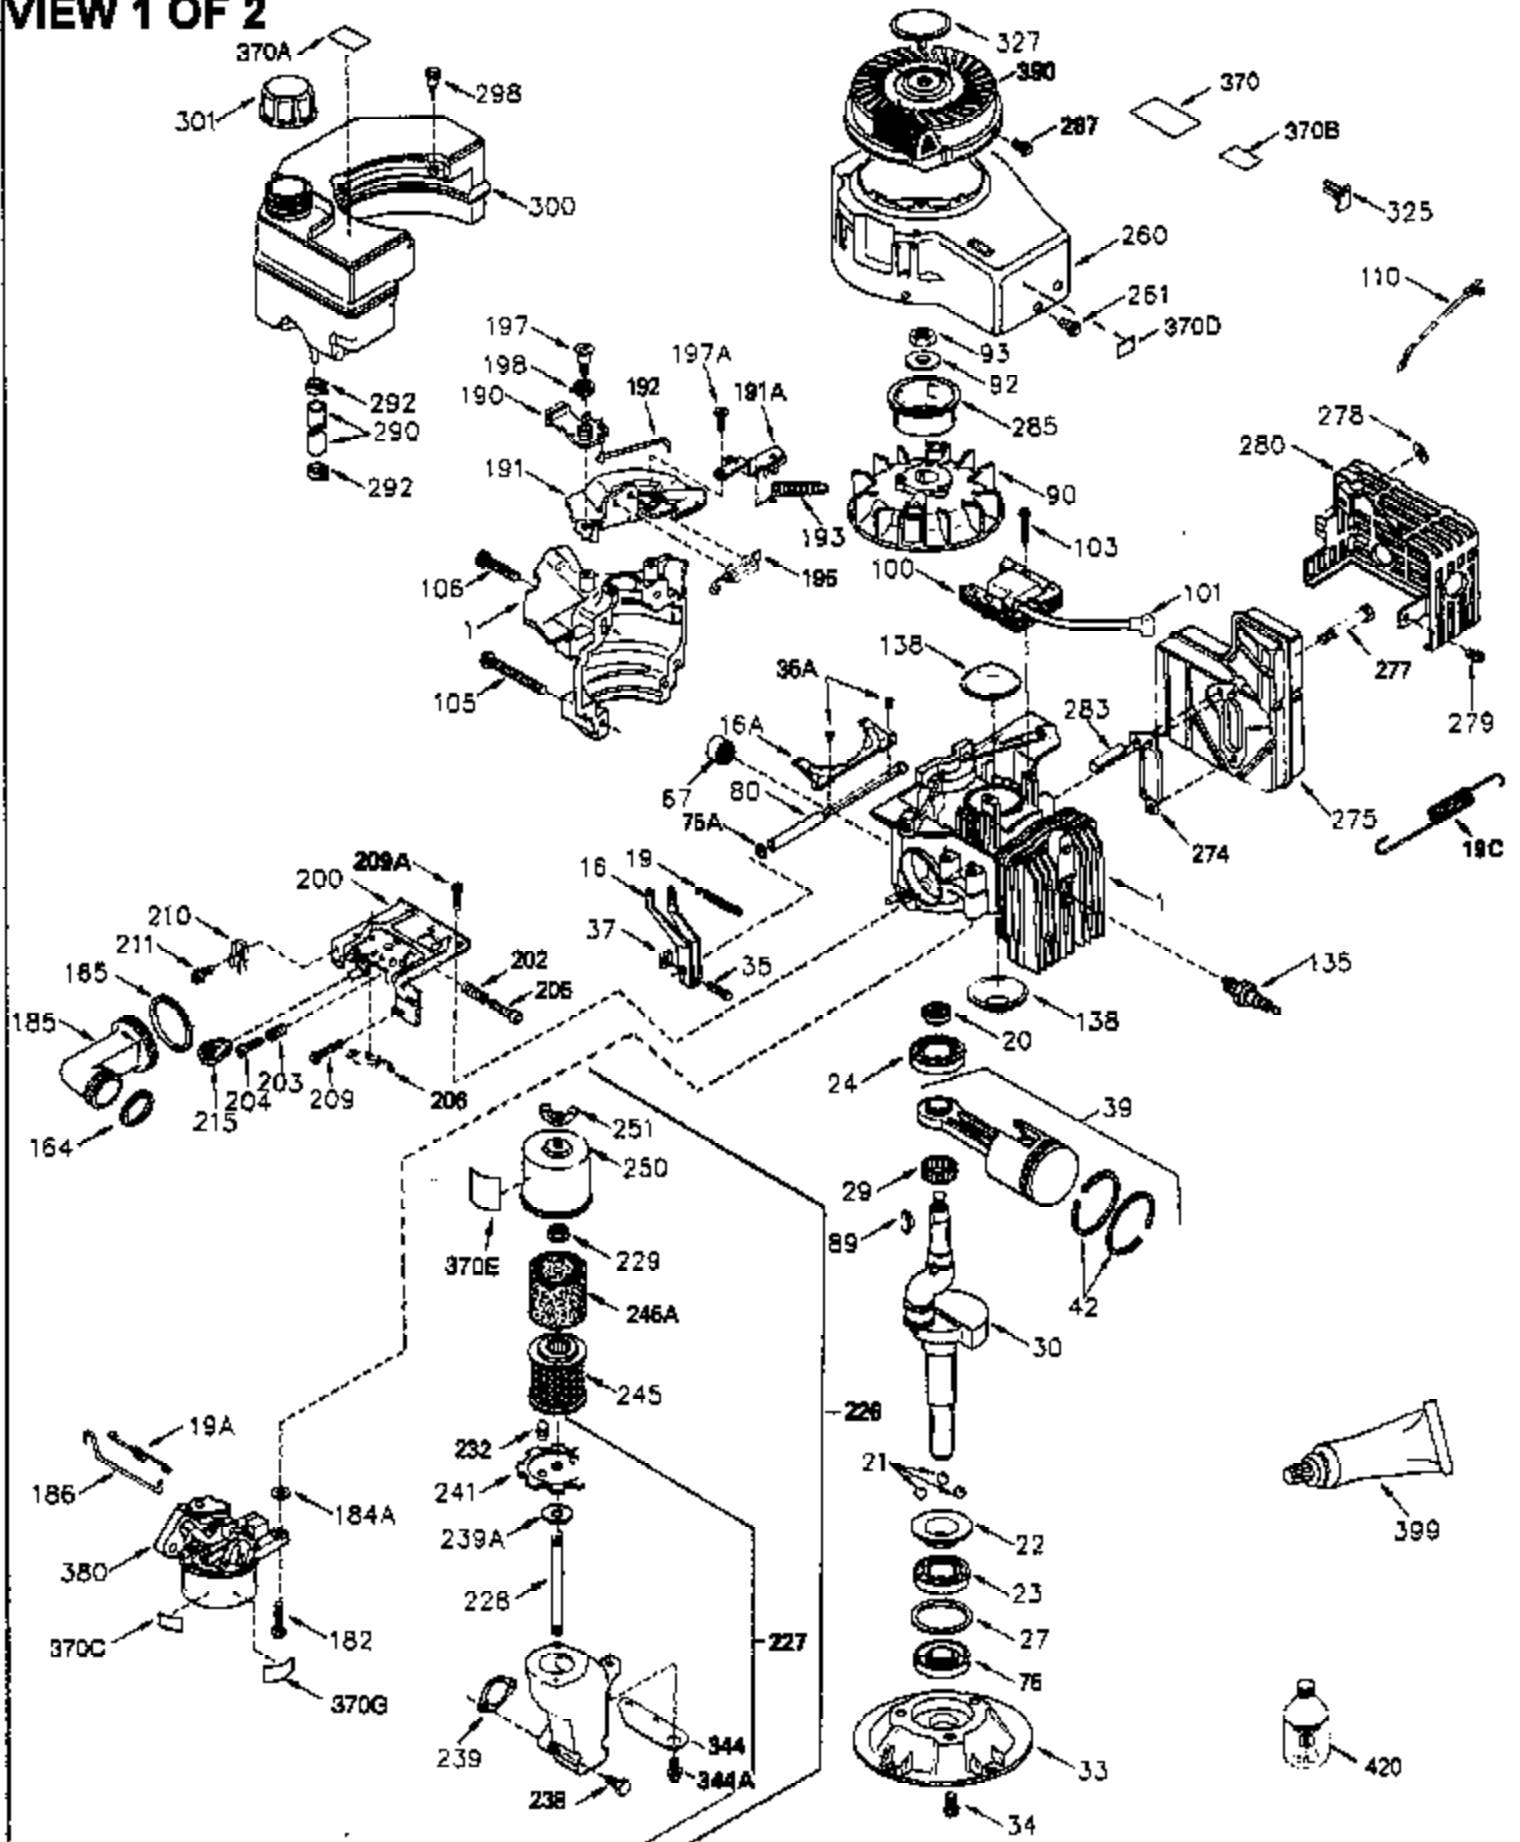

ILLUSTRATION SHOWS TYPICAL PARTS ONLY. ORDER BY PART NUMBER. PARTS NOT LISTED ARE SUPPLIED BY OEM.

VIEW 1 OF 2

Ref #	Part Number	Qty	Description
	1 250288	1	Cylinder (Incl. 67, 75A, 105, 106 & 1 38)
16A	490304	1	Governor Lever
16	490306	1	Governor Lever
19	490308	1	Extension Spring
19A	490307	1	Backlash Spring
20	510340	1	Oil Seal
21	570673	3	Ball Bearing
22	510338	1	Slide Ring
23	530158	1	Ball Bearing
24	530161	1	Ball Bearing
27	530159	1	Bearing Retainer
29	530164	1	Bearing Strip (31 Needles)
30	290622	1	Crankshaft
33	330180	1	Adapter Plate
34	792067	3	Screw, 5/16-18 x 1"
35	29826	1	Screw, 10-32 x 3/4"
35A	650961	2	Screw, 4-40 x 1/4"
37	29216	1	Lock Nut, 10-32
39	310277B	1	Piston & Rod Ass'y. (Incl. 29 & 42)
42	310278	2	Ring Set
67	430233	1	Fuel Filter
75A	510337	1	Oil Seal
75	510339	1	Oil Seal
80	490305	1	Governor Shaft
89	611107	1	Flywheel Key
90	611109	1	Flywheel
92	650815	1	Belleville Washer
93	650816	1	Flywheel Nut
100	34443A	1	Solid State Ignition
101	610118	1	Spark Plug Cover
103	650814	2	Screw, Torx T-15, 10-24 x 1"
105	650892	2	Screw, 5/16-18 x 2-3/16"
106	650891	2	Screw, 5/16-18 x 1-5/8"
110	611106	1	Ground Wire
135	35395	1	Resistor Spark Plug (RJ19LM)
138	570683	2	Port Cover
164	510341	1	"O" Ring
165	510342	1	"O" Ring
182	792067	2	Screw, 5/16-18 x 1"
184A	27110	2	Washer
185	570674	1	Intake Pipe (Incl. 164 & 165)
186	490309	1	Governor Link
200	570675A	1	Control Bracket (Incl. 202 thru 206)
202	32924	1	Compression Spring
203	31342	1	Compression Spring
204	650549	1	Screw, 5-40 x 7/16"
205	650606	1	Screw, 10-32 x 1-1/8"
206	610973	1	Terminal
209	650735	1	Screw, 10-24 x 3/8"
209A	650867	2	Screw, 10-24 x 1/2"
210	27793	1	Conduit Clip
211	650837	1	Screw, 10-32 x 1/4"
226	730575A	1	Air Cleaner Kit (Incl. items marked # # sign)
227	450249A	1	## A/C Elbow (Incl. items marked with # sign)
228	650901	1	# Stud, 1/4-20 x 4.89"
232	xxxxx	2	# Pop Rivet (Can be purchased locally)
238	650940	2	## Screw, 10-32 x 3/4"
239A	34698A	1	# Air Cleaner Gasket