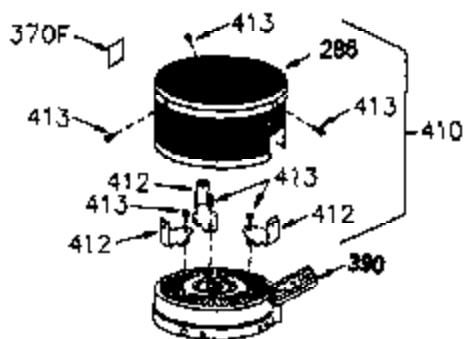

ILLUSTRATION SHOWS TYPICAL PARTS ONLY. ORDER BY PART NUMBER. PARTS NOT LISTED ARE SUPPLIED BY OEM.

VIEW 2 OF 2

Ref #	Part Number	Qty	Description
200	570675A	1	Control Bracket (Incl. 202 thru 206)
202	32924	1	Compression Spring
205	650606	1	Screw, 10-32 x 1-1/8"
209A	650867	2	Screw, 10-24 x 1/2"
209	650735	1	Screw, 10-24 x 3/8"
245	34782	1	## Air Cleaner Filter
245A	34783	1	## Air Cleaner Filter
287	650926	4	Screw, 8-32 x 21/64"
290	29774	1	Fuel Line
292	26460	2	Fuel Line Clamp
390	590694	1	Rewind Starter (Note: This engine could have been built with 590686 starter. Refer to the design of the air intake louvers for part identification. Individual starter parts do not interchange.)