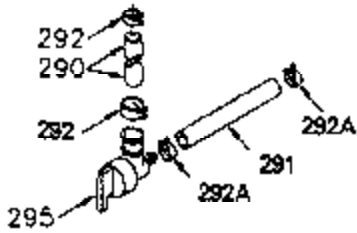

ILLUSTRATION SHOWS TYPICAL PARTS ONLY. ORDER BY PART NUMBER. PARTS NOT LISTED ARE SUPPLIED BY OEM.

VIEW 2 OF 2

Ref #	Part Number	Qty	Description
200	570675A	1	Control Bracket (Incl. 202 thru 205)
202	32924	1	Compression Spring
205	650606	1	Screw, 10-32 x 1-1/8"
209A	650867	2	Screw, 10-24 x 1/2"
209	650735	1	Screw, 10-24 x 3/8"
245	34782	1	## Air Cleaner Filter
245A	34783	1	## Air Cleaner Filter
287	650926	4	Screw, 8-32 x 21/64"
290	29774	1	Fuel Line
292	26460	2	Fuel Line Clamp
370K	36695	1	Starter Decal
390	590694	1	Rewind Starter (NOTE: This engine could have been built with 590737 starter. Refer to the design of the rope pulley strength ribs for part identification. Individual starter parts do not interchange. Refer to service bulletin 116.)