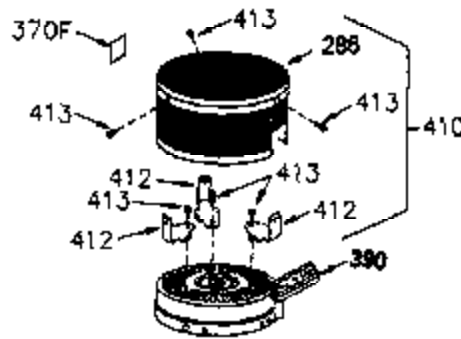

ILLUSTRATION SHOWS TYPICAL PARTS ONLY. ORDER BY PART NUMBER. PARTS NOT LISTED ARE SUPPLIED BY OEM.

VIEW 2 OF 2

Ref #	Part Number	Qty	Description
200	570675A	1	Control Bracket (Incl. 202 thru 205)
202	32924	1	Compression Spring
205	650606	1	Screw, 10-32 x 1-1/8"
209A	650867	2	Screw, 10-24 x 1/2"
209	650735	1	Screw, 10-24 x 3/8"
245	34782	1	## Air Cleaner Filter
245A	34783	1	## Air Cleaner Filter
287	650926	4	Screw, 8-32 x 21/64"
290	29774	1	Fuel Line
292	26460	2	Fuel Line Clamp
370K	36695	1	Starter Decal
390	590694	1	Rewind Starter (NOTE: This engine could have been built with 590737 starter. Refer to the design of the rope pulley strength ribs for part identification. Individual starter parts do not interchange. Refer to service bulletin 116.)