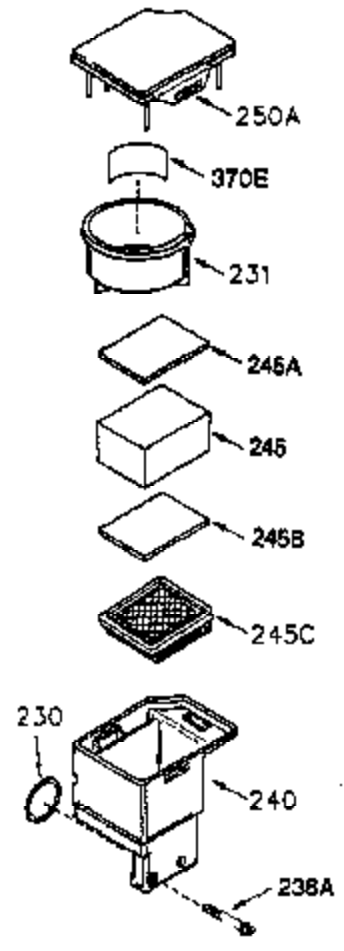

ILLUSTRATION SHOWS TYPICAL PARTS ONLY. ORDER BY PART NUMBER. PARTS NOT LISTED ARE SUPPLIED BY OEM.

VIEW 2 OF 2

Ref #	Part Number	Qty	Description
200	570675A	1	Control Bracket (Incl. 202 thru 206)
202	32924	1	Compression Spring
205	651051	1	Screw, Torx T-10, 10-32 x 1-1/8"
209A	650867	2	Screw, 10-24 x 1/2"
209	650735	1	Screw, 10-24 x 3/8"
245	34782A	1	## Air Cleaner Filter
245A	34783	1	## Air Cleaner Filter
287	650926	4	Screw, 8-32 x 21/64"
290	29774	1	Fuel Line
292	26460	2	Fuel Line Clamp
370K	36695	1	Starter Decal
390	590732	1	Rewind Starter (NOTE: This engine could have been built with 590738 starter.)