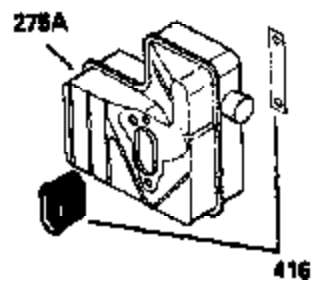

ILLUSTRATION SHOWS TYPICAL PARTS ONLY. ORDER BY PART NUMBER. PARTS NOT LISTED ARE SUPPLIED BY OEM.

VIEW 2 OF 2

Ref #	Part Number	Qty	Description
200	570675A	1	Control Bracket (Incl. 202 thru 206)
202	32924	1	Compression Spring
205	651051	1	Screw, Torx T-10, 10-32 x 1-1/8"
209A	650867	2	Screw, 10-24 x 1/2"
209	650735	1	Screw, 10-24 x 3/8"
245	34782A	1	## Air Cleaner Filter
245A	34783	1	## Air Cleaner Filter
287	650926	4	Screw, 8-32 x 21/64"
290	29774	1	Fuel Line
292	26460	2	Fuel Line Clamp
370K	36695	1	Starter Decal
390	590732	1	Rewind Starter (NOTE: This engine could have been built with 590738 starter.)