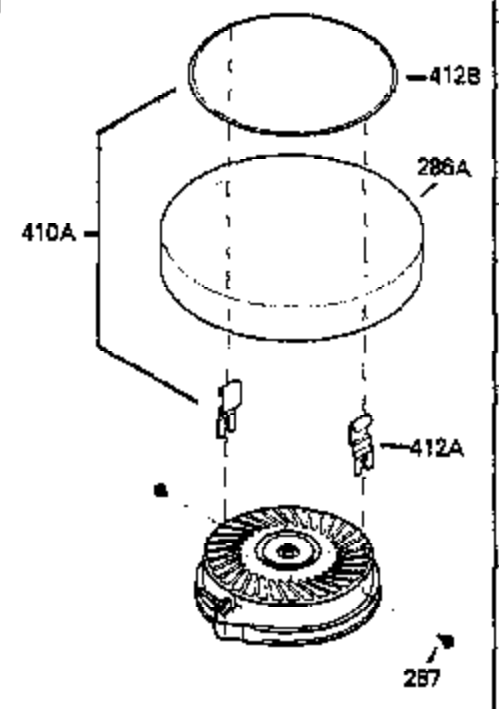

ILLUSTRATION SHOWS TYPICAL PARTS ONLY. ORDER BY PART NUMBER. PARTS NOT LISTED ARE SUPPLIED BY OEM.

VIEW 2 OF 2

Ref #	Part Number	Qty	Description
200	570675A	1	Control Bracket (Incl. 202 thru 206)
202	32924	1	Compression Spring
205	651051	1	Screw, Torx T-10, 10-32 x 1-1/8"
209A	650867	2	Screw, 10-24 x 1/2"
209	650735	1	Screw, 10-24 x 3/8"
245	34782A	1	## Air Cleaner Filter
245A	34783	1	## Air Cleaner Filter
287	650926	4	Screw, 8-32 x 21/64"
290	29774	1	Fuel Line
292	26460	2	Fuel Line Clamp
370K	36695	1	Starter Decal
390	590732	1	Rewind Starter (NOTE: This engine could have been built with 590738 starter.)