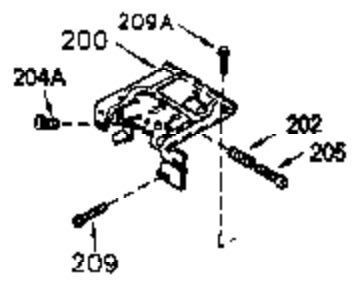

ILLUSTRATION SHOWS TYPICAL PARTS ONLY. ORDER BY PART NUMBER. PARTS NOT LISTED ARE SUPPLIED BY OEM.

VIEW 2 OF 2

Ref #	Part Number	Qty	Description
200	570675A	1	Control Bracket (Incl. 202 thru 206)
202	32924	1	Compression Spring
205	651051	1	Screw, Torx T-10, 10-32 x 1-1/8"
209A	650867	2	Screw, 10-24 x 1/2"
209	650735	1	Screw, 10-24 x 3/8"
245	34782A	1	## Air Cleaner Filter
245A	34783	1	## Air Cleaner Filter
287	650926	4	Screw, 8-32 x 21/64"
290	29774	1	Fuel Line
292	26460	2	Fuel Line Clamp
370K	36695	1	Starter Decal
390	590732	1	Rewind Starter (NOTE: This engine could have been built with 590738 starter.)