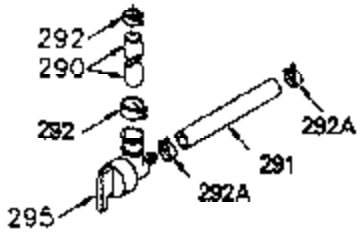

ILLUSTRATION SHOWS TYPICAL PARTS ONLY. ORDER BY PART NUMBER. PARTS NOT LISTED ARE SUPPLIED BY OEM.

VIEW 2 OF 2

Ref #	Part Number	Qty	Description
200	570696A	1	Control Bracket (Incl. 19 & 202 thru 205)
202	32924	1	Compression Spring
205	650606	1	Screw, 10-32 x 1-1/8"
209A	650867	2	Screw, 10-24 x 1/2"
209	650735	1	Screw, 10-24 x 3/8"
245	34782	1	## Air Cleaner Filter
245A	34783	1	## Air Cleaner Filter
287	650926	4	Screw, 8-32 x 21/64"
290	29774	1	Fuel Line
292	26460	2	Fuel Line Clamp
357	36412	1	Starter Rope Retainer
390	590694	1	Rewind Starter (NOTE: This engine could have been built with 590737 starter. Refer to the design of the rope pulley strength ribs for part identification. Individual starter parts do not interchange. Refer to service bulletin 116.)