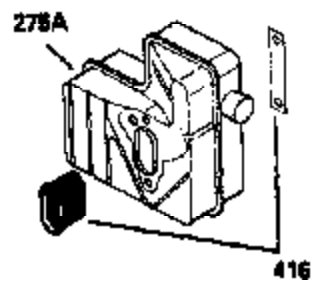

ILLUSTRATION SHOWS TYPICAL PARTS ONLY. ORDER BY PART NUMBER. PARTS NOT LISTED ARE SUPPLIED BY OEM.

VIEW 2 OF 2

Ref #	Part Number	Qty	Description
200	570696A	1	Control Bracket (Incl. 19 & 202 thru 205)
202	32924	1	Compression Spring
205	650606	1	Screw, 10-32 x 1-1/8"
209A	650867	2	Screw, 10-24 x 1/2"
209	650735	1	Screw, 10-24 x 3/8"
245	34782	1	## Air Cleaner Filter
245A	34783	1	## Air Cleaner Filter
287	650926	4	Screw, 8-32 x 21/64"
290	29774	1	Fuel Line
292	26460	2	Fuel Line Clamp
357	36412	1	Starter Rope Retainer
390	590694	1	Rewind Starter (NOTE: This engine could have been built with 590737 starter. Refer to the design of the rope pulley strength ribs for part identification. Individual starter parts do not interchange. Refer to service bulletin 116.)