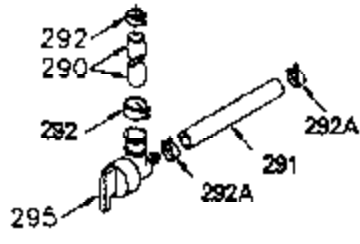

ILLUSTRATION SHOWS TYPICAL PARTS ONLY. ORDER BY PART NUMBER. PARTS NOT LISTED ARE SUPPLIED BY OEM.

VIEW 2 OF 2

Ref #	Part Number	Qty	Description
200	570675A	1	Control Bracket (Incl. 202 thru 205)
202	32924	1	Compression Spring
205	650606	1	Screw, 10-32 x 1-1/8"
209A	650867	2	Screw, 10-24 x 1/2"
209	650735	1	Screw, 10-24 x 3/8"
245	34782	1	## Air Cleaner Filter
245A	34783	1	## Air Cleaner Filter
287	650926	4	Screw, 8-32 x 21/64"
290	29774	1	Fuel Line
292	26460	2	Fuel Line Clamp
370K	36695	1	Starter Decal
390	590694	1	Rewind Starter (NOTE: This engine could have been built with 590737 starter. Refer to the design of the rope pulley strength ribs for part identification. Individual starter parts do not interchange. Refer to service bulletin 116.)