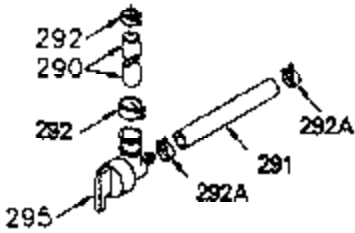

ILLUSTRATION SHOWS TYPICAL PARTS ONLY. ORDER BY PART NUMBER. PARTS NOT LISTED ARE SUPPLIED BY OEM.

VIEW 2 OF 2

Ref #	Part Number	Qty	Description
200	570675A	1	Control Bracket (Incl. 19 & 202 thru 206)
202	32924	1	Speed Adjustment Spring
205	651051	1	Screw, T-10 10-32 x 1-1/8"
209A	650867	2	Screw, 10-24 x 1/2"
209	650735	1	Screw, 10-24 x 3/8"
245	34782A	1	## Air Cleaner Filter
245A	34783	1	##Air Cleaner Filter
287	650926	4	Screw, 8-32 x 21/64"
290	29774	1	Fuel Line
292	26460		Fuel Line Clamp
370K	36695	1	Starter Decal
370E	37089	1	## Decal (Kleen-Air)
390	590737	1	Recoil Starter (NOTE: This engine could have been built with 590737 starter. Refer to the design of the rope pulley strength ribs for part identification. Individual starter parts do not interchange. Refer to service bulletin 116.)