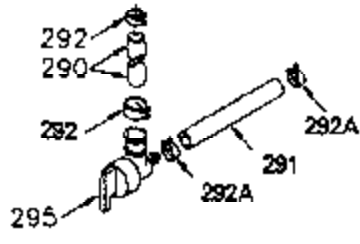

ILLUSTRATION SHOWS TYPICAL PARTS ONLY. ORDER BY PART NUMBER. PARTS NOT LISTED ARE SUPPLIED BY OEM.

VIEW 2 OF 2

Ref #	Part Number	Qty	Description
200	570675A	1	Control Bracket (Incl. 202 thru 206)
202	32924	1	Compression Spring
205	650606	1	Screw, 10-32 x 1-1/8"
209A	650867	2	Screw, 10-24 x 1/2"
209	650735	1	Screw, 10-24 x 3/8"
245	34782A	1	## Air Cleaner Filter
245A	34783	1	## Air Cleaner Filter
287	650926	4	Screw, 8-32 x 21/64"
290	29774	1	Fuel Line
292	26460	2	Fuel Line Clamp
370K	36695	1	Starter Decal
390	590694	1	Rewind Starter (NOTE: This engine could have been built with 590737 starter. Refer to the design of the rope pulley strength ribs for part identification. Individual starter parts do not interchange.)