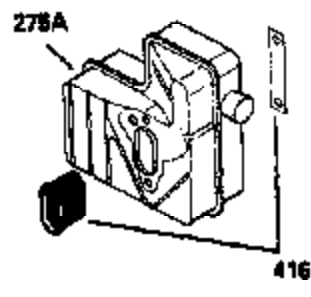

ILLUSTRATION SHOWS TYPICAL PARTS ONLY. ORDER BY PART NUMBER. PARTS NOT LISTED ARE SUPPLIED BY OEM.

VIEW 2 OF 2

Ref #	Part Number	Qty	Description
200	570675A	1	Control Bracket (Incl. 202 thru 206)
202	32924	1	Compression Spring
205	650606	1	Screw, 10-32 x 1-1/8"
209A	650867	2	Screw, 10-24 x 1/2"
209	650735	1	Screw, 10-24 x 3/8"
245	34782	1	## Air Cleaner Filter
245A	34783	1	## Air Cleaner Filter
287	650926	4	Screw, 8-32 x 21/64"
290	29774	1	Fuel Line
292	26460	2	Fuel Line Clamp
370K	36695	1	Starter Decal
390	590732	1	Rewind Starter (NOTE: This engine could have been built with 590738 starter. Refer to the design of the rope pulley strength ribs for part identification. Individual starter parts do not interchange. Refer to service bulletin 116.)