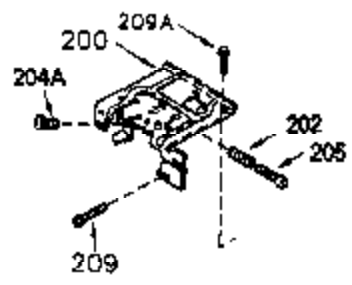

Ref #	Part Number	Qty	Description
239A	34698A	1	# Air Cleaner Gasket
239	35815	1	## Air Cleaner Gasket
241	34699	1	# Air Cleaner Collar
245A	34783	1	## Air Cleaner Filter
245	34782B	1	## Air Cleaner Filter
250	34781	1	## Air Cleaner Cover
251	650513	1	## Wing Nut, 1/4-20
260	350430	1	Blower Housing
261	650894	4	Screw, 5/16-18 x 5/8"
274	510343A	1	Exhaust Gasket
275	390316	1	Muffler
277	650893	2	Screw, 5/16-18 x 3-13/64"
278	28537	2	Washer
279	650837	3	Screw, 10-32 x 1/4"
280	390320	1	Heat Shield
283	390315	1	E.G.R. Tube
285	34449A	1	Starter Cup
287	650926	4	Screw, 8-32 x 21/64"
290	29774	1	Fuel Line
292	26460	2	Fuel Line Clamp
298	650895	3	Screw, 10-32 x 5/8"
300	410258	1	Fuel Tank
301	410259A	1	Fuel Cap
344A	650894	1	# Screw, 5/16-18 x 5/8"
344	450256	1	# Air Cleaner Brace
370K	36695	1	Starter Decal
370B	37089	1	## Instruction Decal
370C	550234	1	Bowl Nut Decal
370A	36261	1	Lubrication Decal
380	632434	1	Carburetor (Incl. 164)
390	590732	1	Rewind Starter (NOTE: This engine could have been built with 590738 starter.)
399	510334	1	Gasket Eliminator (Loctite 515)
420	730227A	1	2-Cycle Oil (8 oz.)

ILLUSTRATION SHOWS TYPICAL PARTS ONLY. ORDER BY PART NUMBER. PARTS NOT LISTED ARE SUPPLIED BY OEM.

VIEW 2 OF 2