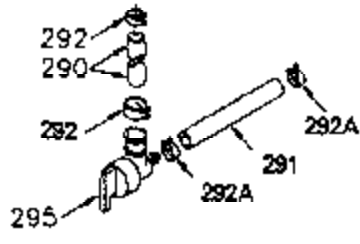

Ref #	Part Number	Qty	Description
239A	34698A	1	# Air Cleaner Gasket
239	35815	1	## Air Cleaner Gasket
241	34699	1	# Air Cleaner Collar
245A	34783	1	## Air Cleaner Filter
245	34782B	1	## Air Cleaner Filter
250	34781	1	## Air Cleaner Cover
251	650513	1	## Wing Nut, 1/4-20
260	350430	1	Blower Housing
261	650894	4	Screw, 5/16-18 x 5/8"
274	510343A	1	Exhaust Gasket
275	390316	1	Muffler
277	650893	2	Screw, 5/16-18 x 3-13/64"
278	28537	2	Washer
279	650837	3	Screw, 10-32 x 1/4"
280	390320	1	Heat Shield
283	390315	1	E.G.R. Tube
285	34449A	1	Starter Cup
287	650926	4	Screw, 8-32 x 21/64"
290	29774	1	Fuel Line
292	26460	2	Fuel Line Clamp
298	650895	3	Screw, 10-32 x 5/8"
300	410258	1	Fuel Tank
301	410259A	1	Fuel Cap
344A	650894	1	# Screw, 5/16-18 x 5/8"
344	450256	1	# Air Cleaner Brace
370K	36695	1	Starter Decal
370B	37089	1	## Instruction Decal
370C	550234	1	Bowl Nut Decal
370A	36261	1	Lubrication Decal
380	632434	1	Carburetor (Incl. 164)
390	590732	1	Rewind Starter (NOTE: This engine could have been built with 590738 starter.)
399	510334	1	Gasket Eliminator (Loctite 515)
420	730227A	1	2-Cycle Oil (8 oz.)

ILLUSTRATION SHOWS TYPICAL PARTS ONLY. ORDER BY PART NUMBER. PARTS NOT LISTED ARE SUPPLIED BY OEM.

VIEW 2 OF 2