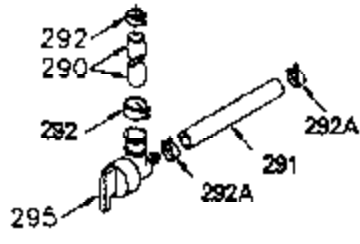

ILLUSTRATION SHOWS TYPICAL PARTS ONLY. ORDER BY PART NUMBER. PARTS NOT LISTED ARE SUPPLIED BY OEM.

VIEW 2 OF 2

Ref #	Part Number	Qty	Description
200	570675A	1	Control Bracket (Incl. 202 thru 206)
202	32924	1	Compression Spring
205	651051	1	Screw, Torx T-10, 10-32 x 1-1/8"
209A	650867	2	Screw, 10-24 x 1/2"
209	650735	1	Screw, 10-24 x 3/8"
245A	34783	1	## Air Cleaner Filter
245	34782A	1	## Air Cleaner Filter
286A	36403	1	Starter Air Cleaner
287	650926	4	Screw, 8-32 x 21/64"
290	29774	1	Fuel Line
292	26460	2	Fuel Line Clamp
370K	36695	1	Starter Decal
390	590732	1	Rewind Starter (NOTE: This engine could have been built with 590738 starter.)
412A	36405	2	Starter Air Cleaner Mounting Bracket
412B	36404	1	Starter Air Cleaner Mounting Ring