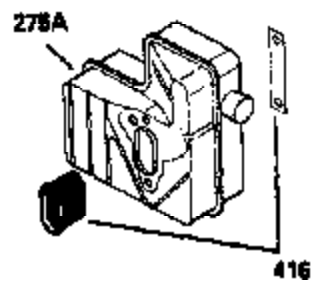

ILLUSTRATION SHOWS TYPICAL PARTS ONLY. ORDER BY PART NUMBER. PARTS NOT LISTED ARE SUPPLIED BY OEM.

VIEW 2 OF 2

Ref #	Part Number	Qty	Description
200	570675A	1	Control Bracket (Incl. 202 thru 206)
202	32924	1	Compression Spring
205	651051	1	Screw, Torx T-10, 10-32 x 1-1/8"
209A	650867	2	Screw, 10-24 x 1/2"
209	650735	1	Screw, 10-24 x 3/8"
245A	34783	1	## Air Cleaner Filter
245	34782A	1	## Air Cleaner Filter
286A	36403	1	Starter Air Cleaner
287	650926	4	Screw, 8-32 x 21/64"
290	29774	1	Fuel Line
292	26460	2	Fuel Line Clamp
370K	36695	1	Starter Decal
390	590732	1	Rewind Starter (NOTE: This engine could have been built with 590738 starter.)
412A	36405	2	Starter Air Cleaner Mounting Bracket
412B	36404	1	Starter Air Cleaner Mounting Ring