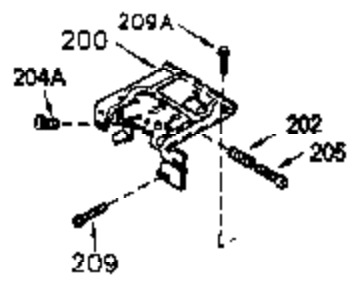

ILLUSTRATION SHOWS TYPICAL PARTS ONLY. ORDER BY PART NUMBER. PARTS NOT LISTED ARE SUPPLIED BY OEM.

VIEW 2 OF 2

Ref #	Part Number	Qty	Description
200	570675A	1	Control Bracket (Incl. 202 thru 206)
202	32924	1	Compression Spring
205	651051	1	Screw, Torx T-10, 10-32 x 1-1/8"
209A	650867	2	Screw, 10-24 x 1/2"
209	650735	1	Screw, 10-24 x 3/8"
245A	34783	1	## Air Cleaner Filter
245	34782A	1	## Air Cleaner Filter
286A	36403	1	Starter Air Cleaner
287	650926	4	Screw, 8-32 x 21/64"
290	29774	1	Fuel Line
292	26460	2	Fuel Line Clamp
370K	36695	1	Starter Decal
390	590732	1	Rewind Starter (NOTE: This engine could have been built with 590738 starter.)
412A	36405	2	Starter Air Cleaner Mounting Bracket
412B	36404	1	Starter Air Cleaner Mounting Ring