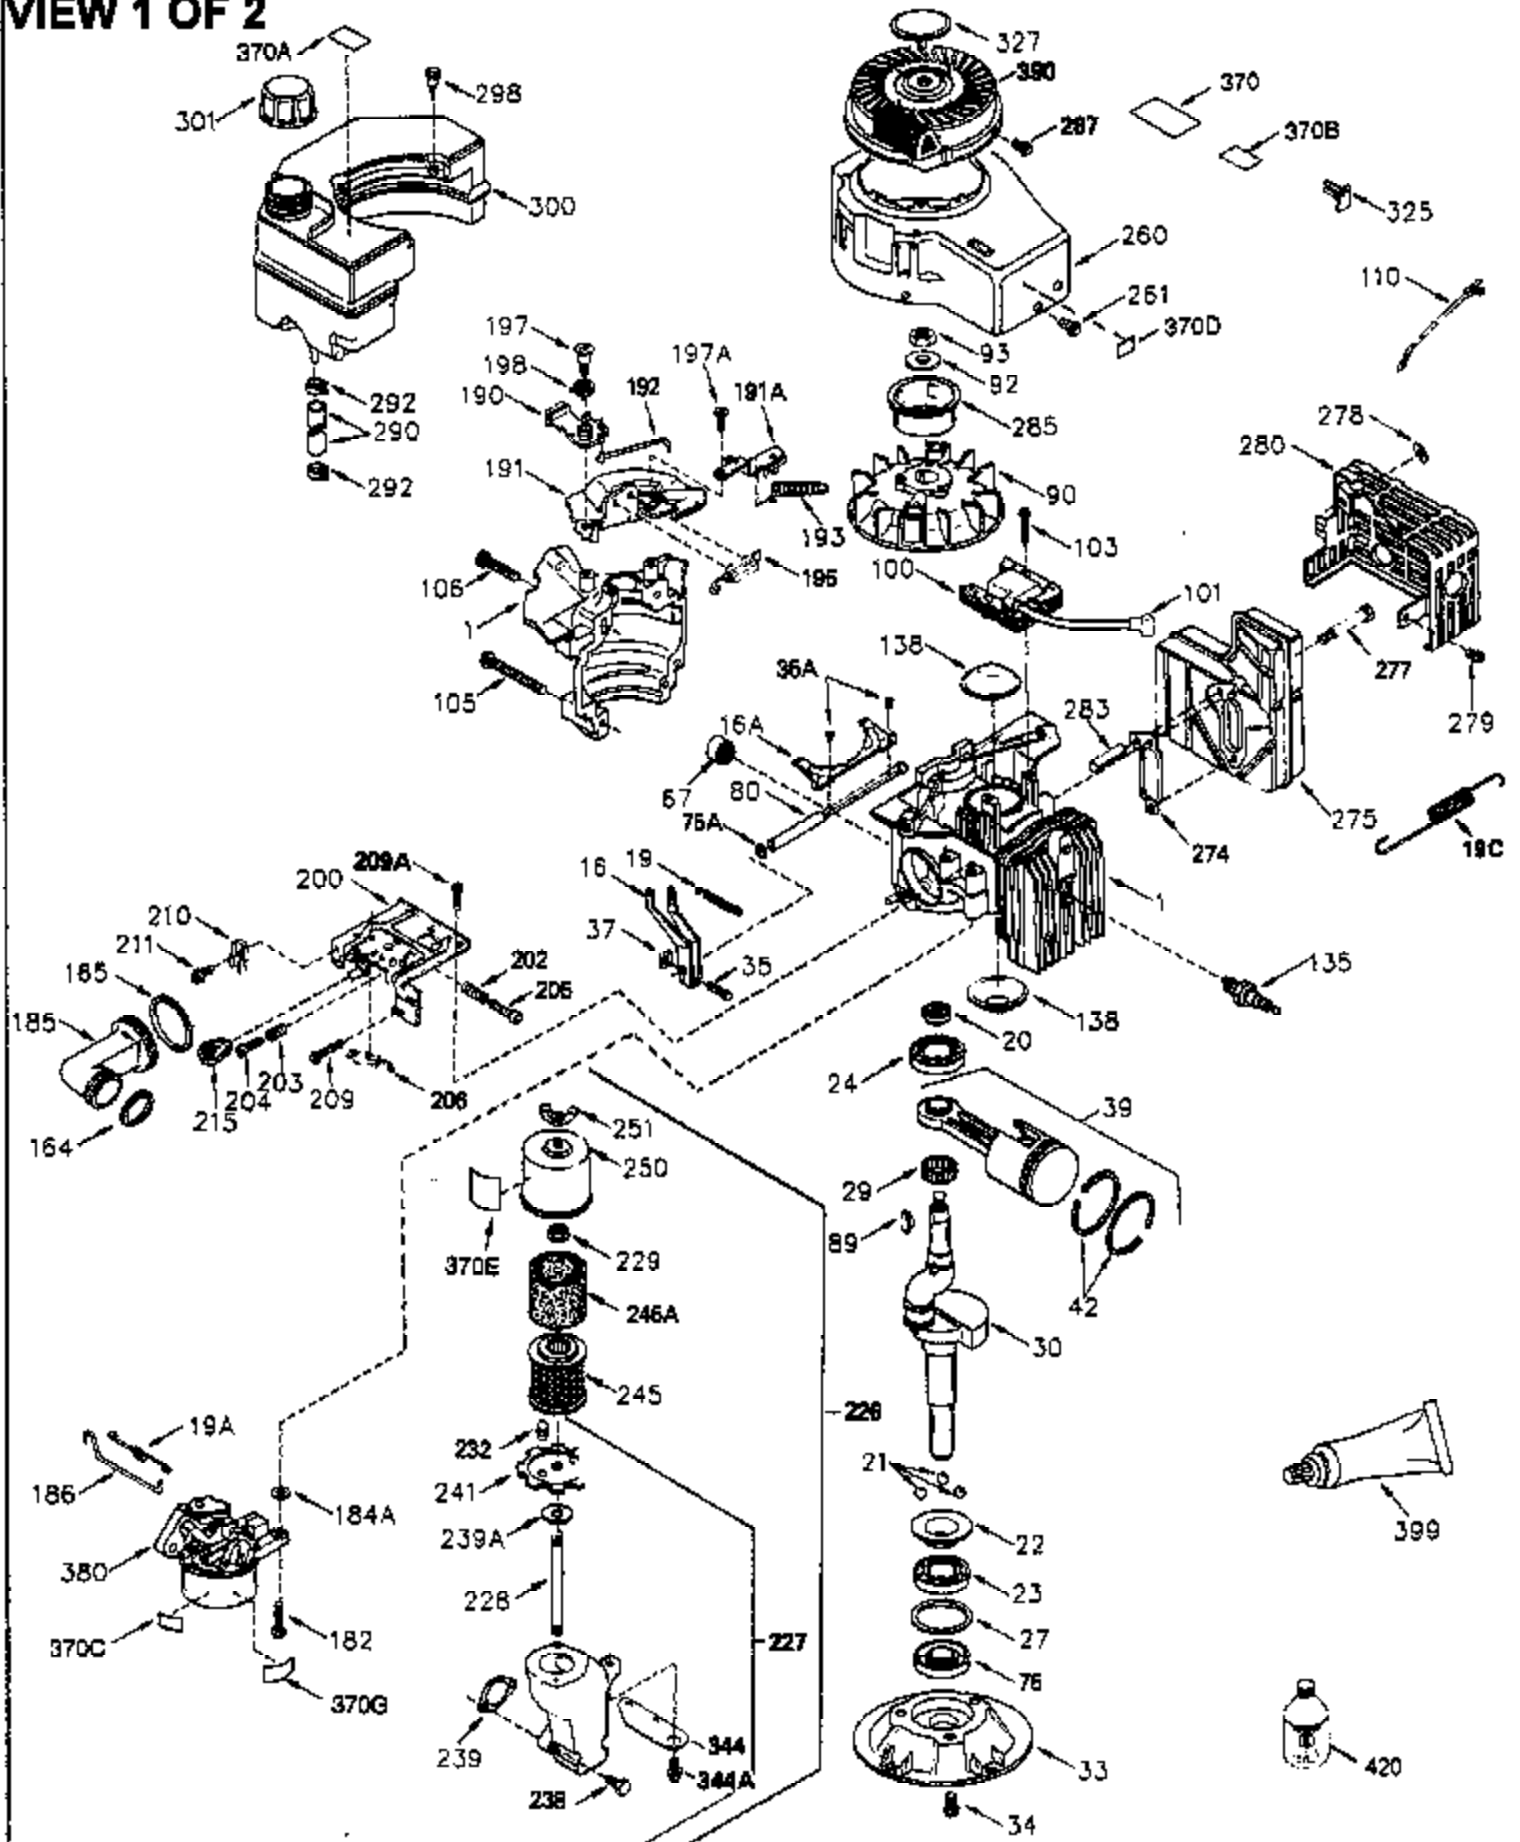

ILLUSTRATION SHOWS TYPICAL PARTS ONLY. ORDER BY PART NUMBER. PARTS NOT LISTED ARE SUPPLIED BY OEM.

VIEW 1 OF 2

Ref #	Part Number	Qty	Description
	1 250288	1	Cylinder (Incl. 67, 75A, 105, 106 & 1 38)
16A	490304	1	Governor Lever
16	490306	1	Governor Lever
19A	490307	1	Backlash Spring
19	490308	1	Extension Spring
20	510340	1	Oil Seal
21	570673	3	Ball Bearing
22	510338	1	Slide Ring
23	530158	1	Ball Bearing
24	530161	1	Ball Bearing
27	530159	1	Bearing Retainer
29	530164	1	Bearing Strip (31 Needles)
30	290644	1	Crankshaft
33	330179	1	Adapter Plate
34	792067	3	Screw, 5/16-18 x 1"
35	29826	1	Screw, 10-32 x 3/4"
35A	650506	2	Screw, 4-40 x 1/4"
37	29216	1	Lock Nut, 10-32
39	310277B	1	Piston & Rod Ass'y. (Incl. 29 & 42)
42	310278	1	Ring Set
67	430233	1	Fuel Filter
75A	510337	1	Oil Seal
75	510339	1	Oil Seal
80	490305	1	Governor Shaft
89	611107	1	Flywheel Key
90	611109	1	Flywheel
92	650815	1	Belleville Washer
93	650816	1	Flywheel Nut
100	34443B	1	Solid State Ignition
101	610118	1	Spark Plug Cover
103	651007	2	Screw, Torx T-15, 10-24 x 15/16"
105	650892	2	Screw, 5/16-18 x 2-3/16"
106	650891	2	Screw, 5/16-18 x 1-5/8"
110	611106	1	Ground Wire
135	35395	1	Resistor Spark Plug (RJ19LM)
138	570683	2	Port Cover
164	510341	1	"O" Ring
165	510342	1	"O" Ring
182	792067	2	Screw, 5/16-18 x 1"
184A	27110A	2	Washer
185	570674	1	Intake Pipe (Incl. 164 & 165)
186	490309	1	Governor Link
200	570675A	1	Control Bracket (Incl. 202 thru 206)
202	32924	1	Compression Spring
203	31342	1	Compression Spring
204	651029	1	Screw, Torx T-10, 5-40 x 7/16"
205	651051	1	Screw, Torx T-10, 10-32 x 1-1/8"
206	610973	1	Terminal
209A	650867	2	Screw, 10-24 x 1/2"
209	650735	1	Screw, 10-24 x 3/8"
210	27793	1	Conduit Clip
211	650837	1	Screw, 10-32 x 1/4"
226	730575A	1	Air Cleaner Kit (Incl. items marked # # sign)
227	450249A	1	## A/C Elbow (Incl. items marked with # sign)
228	650901	1	# Stud, 1/4-20 x 4.89"
232	0	2	# Pop Rivet (Can be purchased locally)
238	650940	2	## Screw, 10-32 x 3/4"
239A	34698A	1	# Air Cleaner Gasket