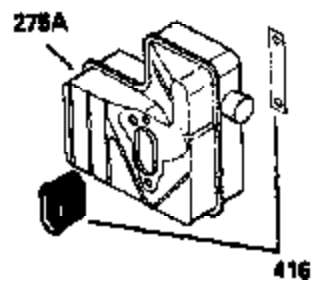

ILLUSTRATION SHOWS TYPICAL PARTS ONLY. ORDER BY PART NUMBER. PARTS NOT LISTED ARE SUPPLIED BY OEM.

VIEW 2 OF 2

Ref #	Part Number	Qty	Description
200	570675A	1	Control Bracket (Incl. 202 thru 206)
202	32924	1	Compression Spring
205	651051	1	Screw, Torx T-10, 10-32 x 1-1/8"
209A	650867	2	Screw, 10-24 x 1/2"
209	650735	1	Screw, 10-24 x 3/8"
245	34782	1	## Air Cleaner Filter
245A	34783	1	Air Cleaner Filter (Poly)
287	650926	4	Screw, 8-32 x 21/64"
290	29774	1	Fuel Line
292	26460	2	Fuel Line Clamp
370K	36695	1	Starter Decal
370E	37089	1	Air Cleaner Decal
390	590732	1	Rewind Starter (NOTE: This engine could have been built with 590738 starter.)