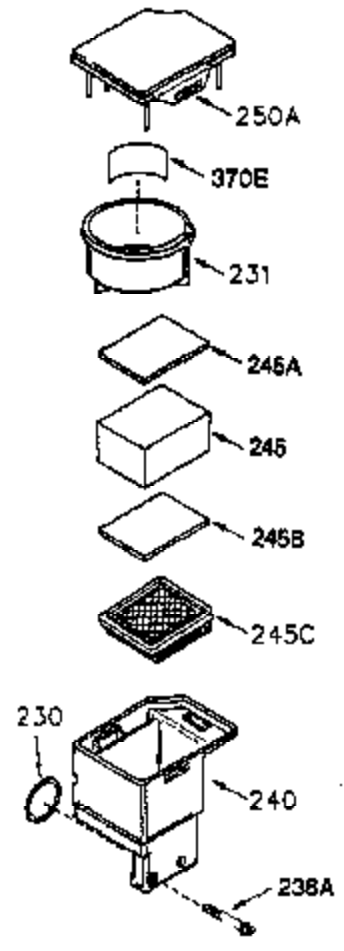

ILLUSTRATION SHOWS TYPICAL PARTS ONLY. ORDER BY PART NUMBER. PARTS NOT LISTED ARE SUPPLIED BY OEM.

VIEW 2 OF 2

Ref #	Part Number	Qty	Description
200	570675A	1	Control Bracket (Incl. 202 thru 206)
202	32924	1	Compression Spring
205	651051	1	Screw, Torx T-10, 10-32 x 1-1/8"
209A	650867	2	Screw, 10-24 x 1/2"
209	650735	1	Screw, 10-24 x 3/8"
245	34782	1	## Air Cleaner Filter
245A	34783	1	Air Cleaner Filter (Poly)
287	650926	4	Screw, 8-32 x 21/64"
290	29774	1	Fuel Line
292	26460	2	Fuel Line Clamp
370K	36695	1	Starter Decal
370E	37089	1	Air Cleaner Decal
390	590732	1	Rewind Starter (NOTE: This engine could have been built with 590738 starter.)