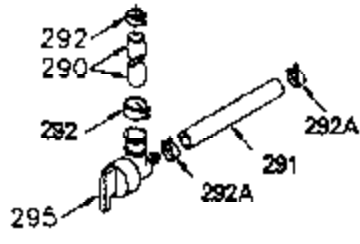

ILLUSTRATION SHOWS TYPICAL PARTS ONLY. ORDER BY PART NUMBER. PARTS NOT LISTED ARE SUPPLIED BY OEM.

VIEW 2 OF 2

Ref #	Part Number	Qty	Description
200	570675A	1	Control Bracket (Incl. 19 & 202 thru 206)
202	32924	1	Compression Spring
205	651051	1	Screw, Torx T-10, 10-32 x 1-1/8"
209A	650867	2	Screw, 10-24 x 1/2"
209	650735	1	Screw, 10-24 x 3/8"
245	34782A	1	## Air Cleaner Filter
245A	34783	1	Air Cleaner Filter (Poly)
286A	36403	1	Starter Air Cleaner
287	650926	4	Screw, 8-32 x 21/64"
290	29774	1	Fuel Line
291	29774	1	Fuel Line
292	26460	4	Fuel Line Clamp
295	35857	1	Fuel Shut-Off Valve
370K	36695	1	Starter Decal
370E	37089	1	Air Cleaner Decal
390	590694	1	Rewind Starter (NOTE: This engine could have been built with 590737 starter).
412A	36405	2	Starter Air Cleaner Mounting Bracket
412B	36404	1	Starter Air Cleaner Mounting Ring