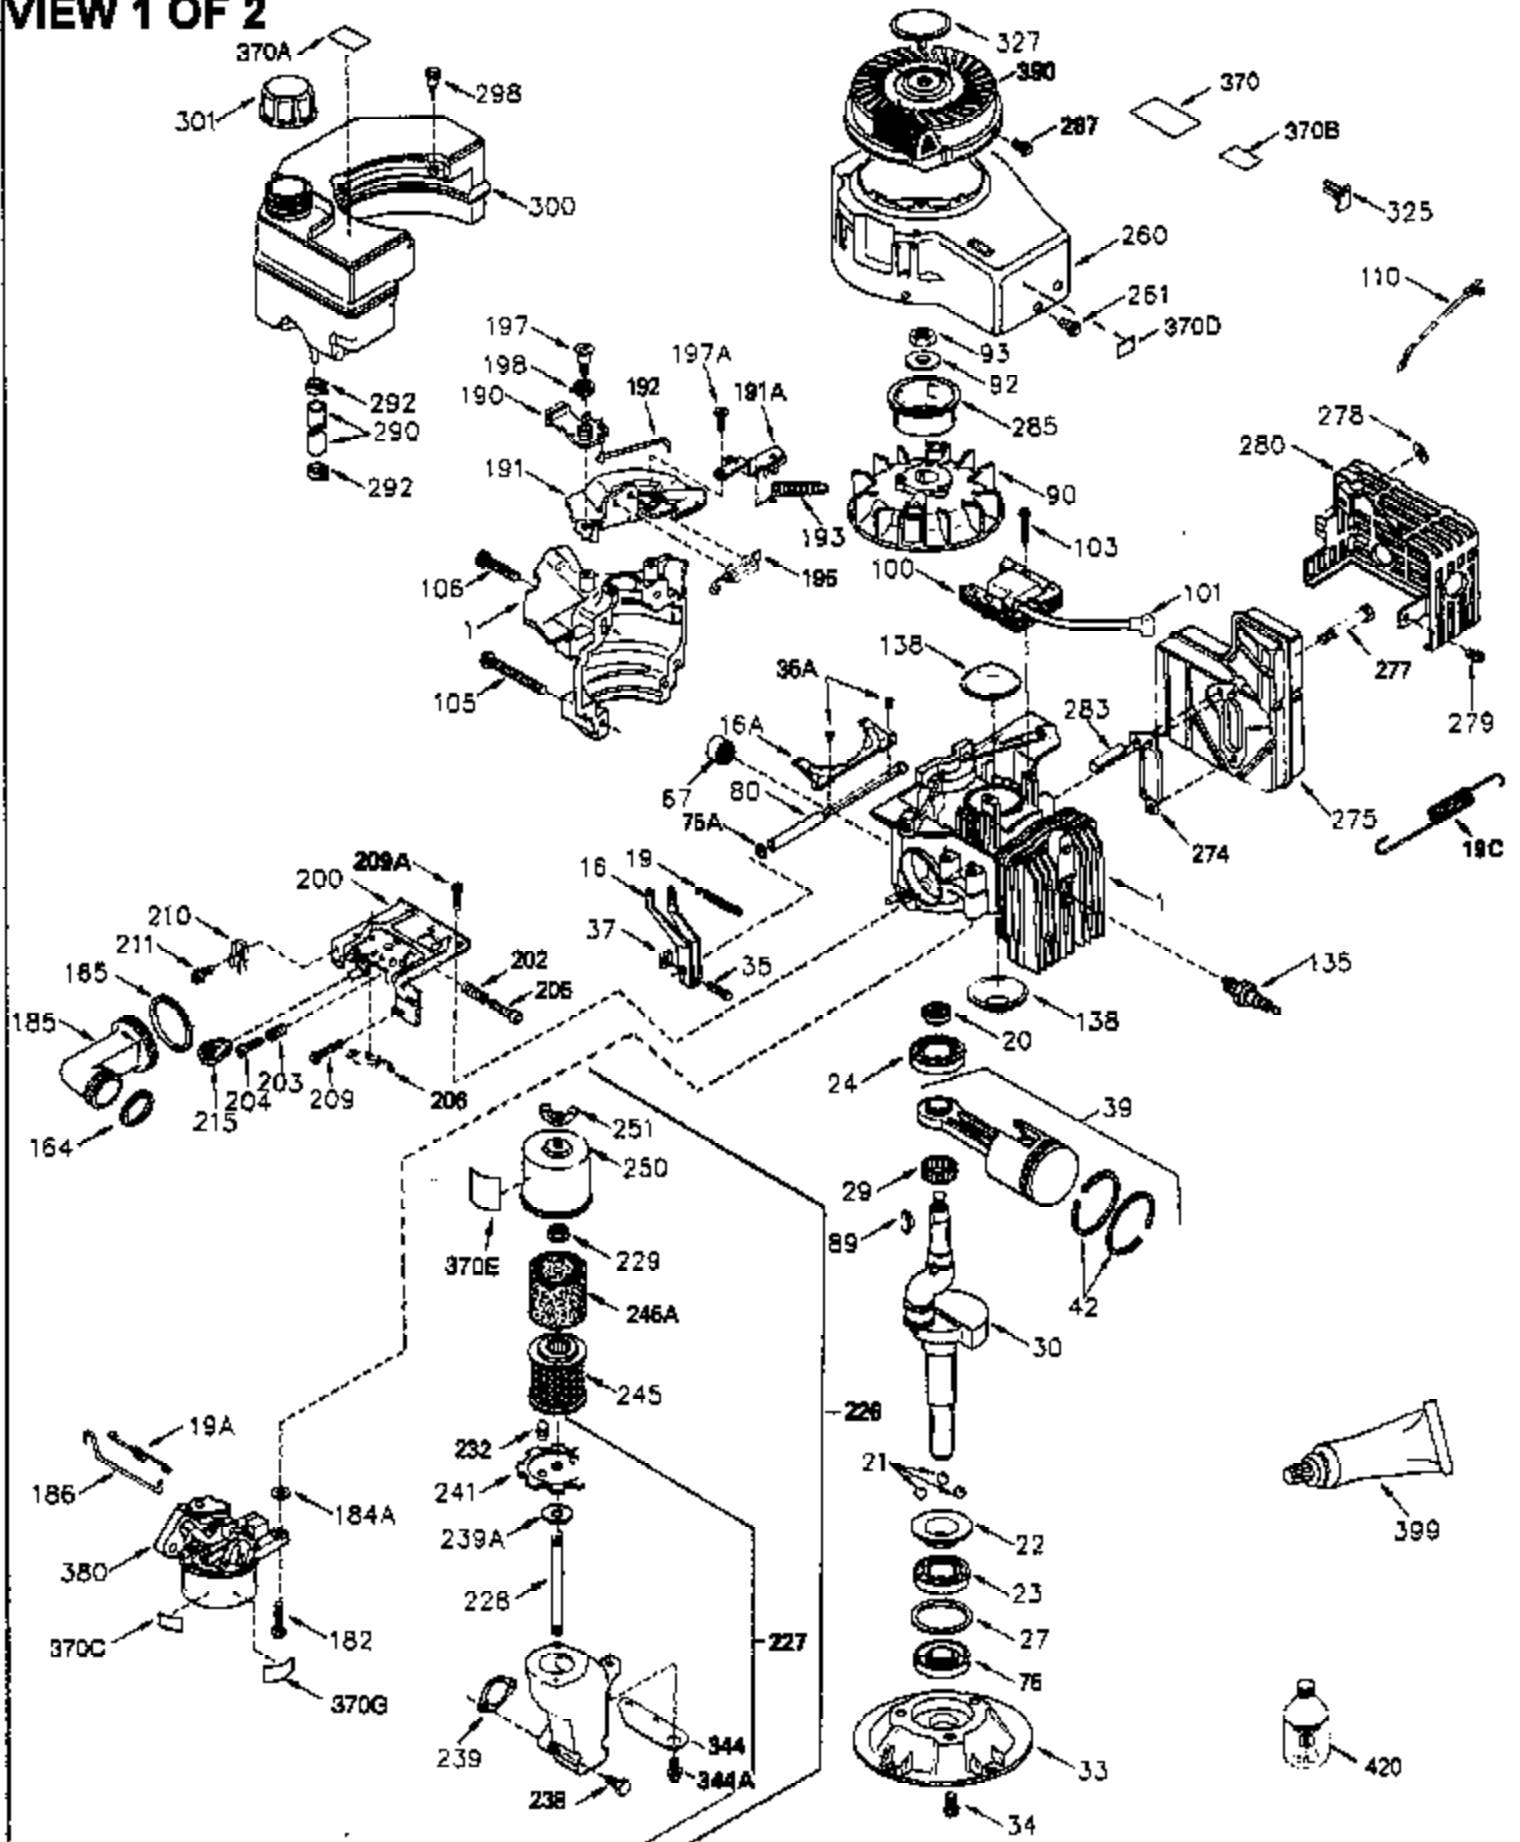

ILLUSTRATION SHOWS TYPICAL PARTS ONLY. ORDER BY PART NUMBER. PARTS NOT LISTED ARE SUPPLIED BY OEM.

VIEW 1 OF 2

Ref #	Part Number	Qty	Description
	1 250288	1	Cylinder (Incl. 67, 75A, 105, 106 & 1 38)
	16 490306	1	Governor Lever
	16A 490304	1	Governor Lever
	19A 490307	1	Backlash Spring
	19 490308	1	Extension Spring
	20 510340	1	Oil Seal
	21 570673	3	Ball Bearing
	22 510338	1	Slide Ring
	23 530158	1	Ball Bearing
	24 530161	1	Ball Bearing
	27 530159	1	Bearing Retainer
	29 530164	1	Bearing Strip (31 Needles)
	30 290567A	1	Crankshaft (Incl. 29)
	33 330179	1	Adapter Plate
	34 792067	3	Screw, 5/16-18 x 1"
	35 29826	1	Screw, 10-32 x 3/4"
	35A 650506	2	Screw, 4-40 x 1/4"
	37 29216	1	Lock Nut, 10-32
	39 310277B	1	Piston & Rod Ass'y. (Incl. 29 & 42)
	42 310278	2	Ring Set
	67 430233	1	Fuel Filter
	75A 510337	1	Oil Seal
	75 510339	1	Oil Seal
	80 490305	1	Governor Shaft
	89 611107	1	Flywheel Key
	90 611109	1	Flywheel
	92 650815	1	Belleville Washer
	93 650816	1	Flywheel Nut
	100 34443B	1	Solid State Ignition
	101 610118	1	Spark Plug Cover
	103 651007	2	Screw, Torx T-15, 10-24 x 15/16"
	105 650892	2	Screw, 5/16-18 x 2-3/16"
	106 650891	2	Screw, 5/16-18 x 1-5/8"
	110 611208	1	Ground Wire
	135 35395	1	Resistor Spark Plug (RJ19LM)
	138 570683	2	Port Cover
	164 510341	1	"O" Ring
	165 510342	1	"O" Ring
	182 792067	2	Screw, 5/16-18 x 1"
	184A 27110A	2	Washer
	185 570674	1	Intake Pipe (Incl. 164 & 165)
	186 490309	1	Governor Link
	190 570688	1	Brake Lever
	191A 570678A	1	Brake Control Lever
	191 570679	1	S.E. Brake Bracket
	192 490312	1	Brake Control Link
	193 490311	1	Brake Spring
	195 610973	1	Terminal
	197 650896	1	Screw, 1/4-20 x 13/16"
	197A 650897	1	Screw, 1/4-20 x 13/32"
	198 490313	1	Brake Control Lever Spring
	200 570675A	1	Control Bracket (Incl. 19 & 202 thru 206)
	202 32924	1	Compression Spring
	203 31342	1	Compression Spring
	204 651029	1	Screw, Torx T-10, 5-40 x 7/16"
	205 651051	1	Screw, Torx T-10, 10-32 x 1-1/8"
	206 610973	1	Terminal
	209A 650867	2	Screw, 10-24 x 1/2"