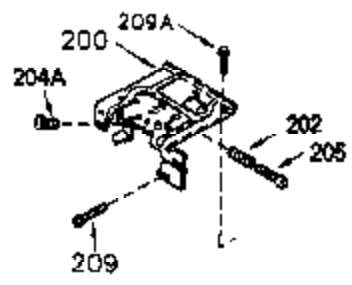

ILLUSTRATION SHOWS TYPICAL PARTS ONLY. ORDER BY PART NUMBER. PARTS NOT LISTED ARE SUPPLIED BY OEM.

VIEW 2 OF 2

Ref #	Part Number	Qty	Description
200	570696A	1	Control Bracket (Incl. 202 thru 205)
202	32924	1	Compression Spring
205	651051	1	Screw, Torx T-10, 10-32 x 1-1/8"
209A	650867	2	Screw, 10-24 x 1/2"
209	650735	1	Screw, 10-24 x 3/8"
245	34782B	1	## Air Cleaner Filter
245A	34783	1	## Air Cleaner Filter
286A	36403	1	Starter Air Cleaner
287	650926	4	Screw, 8-32 x 21/64"
290	29774		Fuel Line
291	29774	1	Fuel Line
292	26460	4	Fuel Line Clamp
295	35857	1	Fuel Shut-Off Valve
370E	37089	1	Air Cleaner Decal
370K	36695	1	Starter Decal
390	590732	1	Rewind Starter (NOTE: This engine could have been built with 590738 starter.)
410A	730604	1	Starter Muff Kit (Incl. 286A, 412A & 412B)
412B	36404	1	Starter Air Cleaner Mounting Ring
412A	36405	2	Starter Air Cleaner Mounting Bracket