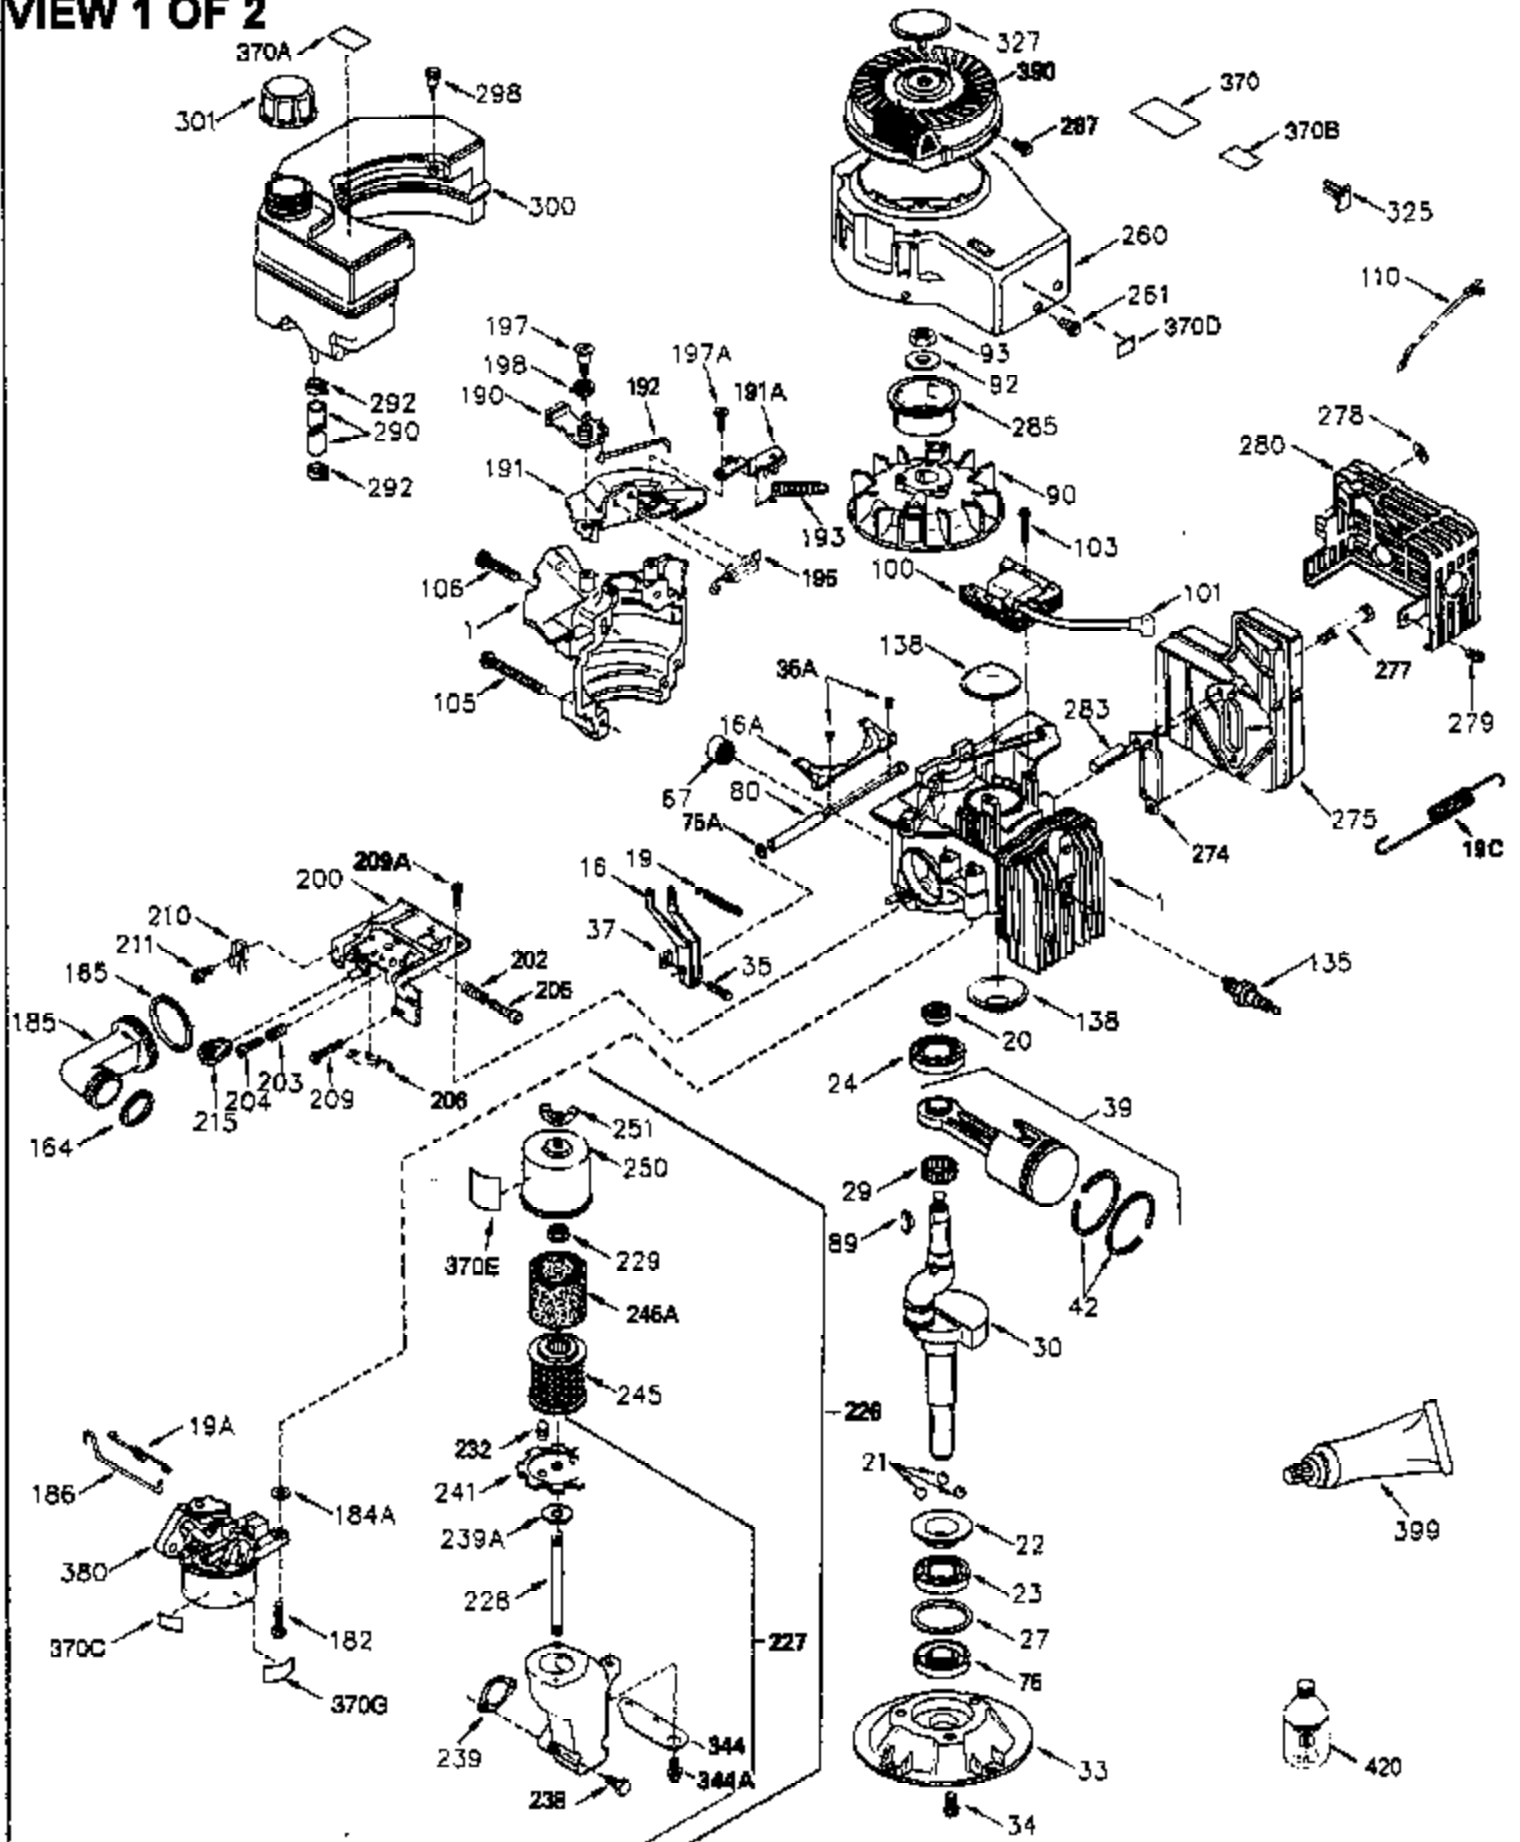

ILLUSTRATION SHOWS TYPICAL PARTS ONLY. ORDER BY PART NUMBER. PARTS NOT LISTED ARE SUPPLIED BY OEM.

VIEW 1 OF 2

Ref #	Part Number	Qty	Description
	1 250288	1	Cylinder (Incl. 67, 75A, 105, 106 & 1 38)
16A	490304	1	Governor Lever
16	490306	1	Governor Lever
19	490308	1	Extension Spring
19A	490307	1	Backlash Spring
20	510340	1	Oil Seal
21	570673	3	Ball Bearing
22	510338	1	Slide Ring
23	530158	1	Ball Bearing
24	530161	1	Ball Bearing
27	530159	1	Bearing Retainer
29	530164	1	Bearing Strip (31 Needles)
30	290573B	1	Crankshaft (Incl. 29)
33	330179	1	Adapter Plate
34	792067	3	Screw, 5/16-18 x 1"
35A	650506	2	Screw, 4-40 x 1/4"
35	29826	1	Screw, 10-32 x 3/4"
37	29216	1	Lock Nut, 10-32
39	310277B	1	Piston & Rod Ass'y. (Incl. 29 & 42)
42	310278	1	Ring Set
67	430233	1	Fuel Filter
75A	510337	1	Oil Seal
75	510339	1	Oil Seal
80	490305	1	Governor Shaft
89	611107	1	Flywheel Key
90	611109	1	Flywheel
92	650815	1	Belleville Washer
93	650816	1	Flywheel Nut
100	34443B	1	Solid State Ignition
101	610118	1	Spark Plug Cover
103	651007	2	Screw, Torx T-15, 10-24 x 15/16"
105	650892	2	Screw, 5/16-18 x 2-3/16"
106	650891	2	Screw, 5/16-18 x 1-5/8"
110	611110	1	Ground Wire
135	35395	1	Resistor Spark Plug (RJ19LM)
138	570683	2	Port Cover
164	510341	1	"O" Ring
165	510342	1	"O" Ring
182	792067	2	Screw, 5/16-18 x 1"
184A	27110A	2	Washer
185	570674	1	Intake Pipe (Incl. 164 & 165)
186	490309	1	Governor Link
190	570688	1	Brake Lever
191A	570678A	1	Brake Control Lever
191	570677	1	S.E. Brake Bracket Assembly
192	490312	1	Brake Control Link
193	490311	1	Brake Spring
195	610973	1	Terminal
197	650896	1	Screw, 1/4-20 x 13/16"
197A	650897	1	Screw, 1/4-20 x 13/32"
198	490313	1	Brake Control Lever Spring
200	570696A	1	Control Bracket (Incl. 202 thru 205)
202	32924	1	Compression Spring
204	650926	1	Screw, 8-32 x 21/64"
205	651051	1	Screw, Torx T-10, 10-32 x 1-1/8"
209A	650867	2	Screw, 10-24 x 1/2"
209	650735	1	Screw, 10-24 x 3/8"
226	730575C	1	Air Cleaner Kit (Incl. items marked # # sign)