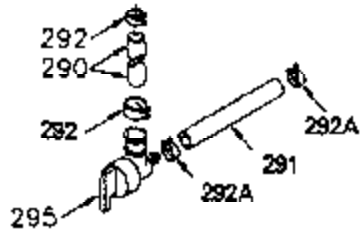

ILLUSTRATION SHOWS TYPICAL PARTS ONLY. ORDER BY PART NUMBER. PARTS NOT LISTED ARE SUPPLIED BY OEM.

VIEW 2 OF 2

Ref #	Part Number	Qty	Description
200	570696A	1	Control Bracket (Incl. 202 thru 205)
202	32924	1	Compression Spring
205	651051	1	Screw, Torx T-10, 10-32 x 1-1/8"
209A	650867	2	Screw, 10-24 x 1/2"
209	650735	1	Screw, 10-24 x 3/8"
245	34782B	1	## Air Cleaner Filter
245A	34783	1	## Air Cleaner Filter
286A	36403	1	Starter Air Cleaner
287	650926	4	Screw, 8-32 x 21/64"
290	29774		Fuel Line
291	29774	1	Fuel Line
292	26460	4	Fuel Line Clamp
295	35857	1	Fuel Shut-Off Valve
370E	37089	1	Air Cleaner Decal
370K	36695	1	Starter Decal
390	590732	1	Rewind Starter (NOTE: This engine could have been built with 590738 starter.)
410A	730604	1	Starter Muff Kit (Incl. 286A, 412A & 412B)
412B	36404	1	Starter Air Cleaner Mounting Ring
412A	36405	2	Starter Air Cleaner Mounting Bracket