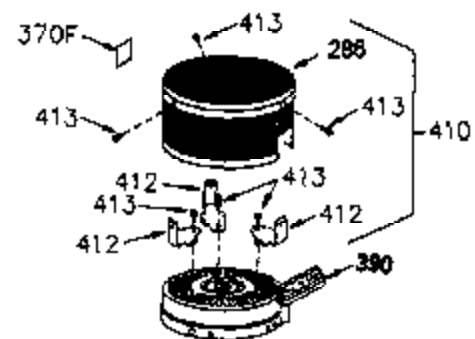

ILLUSTRATION SHOWS TYPICAL PARTS ONLY. ORDER BY PART NUMBER. PARTS NOT LISTED ARE SUPPLIED BY OEM.

VIEW 2 OF 2

Ref #	Part Number	Qty	Description
200	570696A	1	Control Bracket (Incl. 202 thru 205)
202	32924	1	Compression Spring
205	651051	1	Screw, Torx T-10, 10-32 x 1-1/8"
209A	650867	2	Screw, 10-24 x 1/2"
209	650735	1	Screw, 10-24 x 3/8"
245	34782B	1	## Air Cleaner Filter
245A	34783	1	## Air Cleaner Filter
286A	36403	1	Starter Air Cleaner
287	650926	4	Screw, 8-32 x 21/64"
290	29774		Fuel Line
291	29774	1	Fuel Line
292	26460	4	Fuel Line Clamp
295	35857	1	Fuel Shut-Off Valve
370E	37089	1	Air Cleaner Decal
370K	36695	1	Starter Decal
390	590732	1	Rewind Starter (NOTE: This engine could have been built with 590738 starter.)
410A	730604	1	Starter Muff Kit (Incl. 286A, 412A & 412B)
412B	36404	1	Starter Air Cleaner Mounting Ring
412A	36405	2	Starter Air Cleaner Mounting Bracket