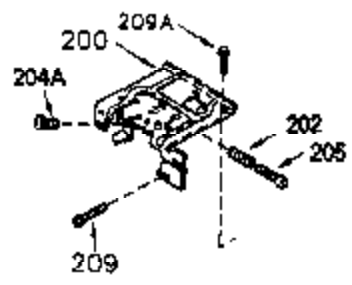

ILLUSTRATION SHOWS TYPICAL PARTS ONLY. ORDER BY PART NUMBER. PARTS NOT LISTED ARE SUPPLIED BY OEM.

VIEW 2 OF 2

Ref #	Part Number	Qty	Description
200	570675A	1	Control Bracket (Incl. 202 thru 206)
202	32924	1	Compression Spring
205	651051	1	Screw, Torx T-10, 10-32 x 1-1/8"
209A	650867	2	Screw, 10-24 x 1/2"
209	650735	1	Screw, 10-24 x 3/8"
245	34782A	1	## Air Cleaner Filter
245A	34783	1	## Air Cleaner Filter
287	650926	4	Screw, 8-32 x 21/64"
290	29774	1	Fuel Line
292	26460	2	Fuel Line Clamp
370K	36695	1	Starter Decal
390	590732	1	Rewind Starter (NOTE: This engine could have been built with 590738 starter.)