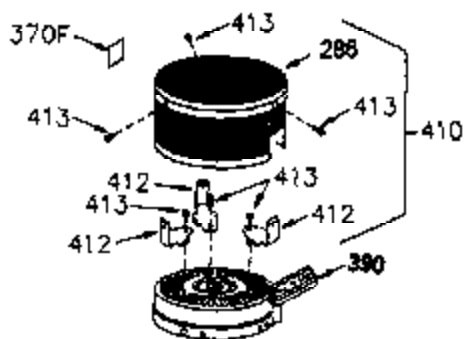

ILLUSTRATION SHOWS TYPICAL PARTS ONLY. ORDER BY PART NUMBER. PARTS NOT LISTED ARE SUPPLIED BY OEM.

VIEW 2 OF 2

Ref #	Part Number	Qty	Description
200	570675A	1	Control Bracket (Incl. 202 thru 206)
202	32924	1	Compression Spring
205	651051	1	Screw, Torx T-10, 10-32 x 1-1/8"
209A	650867	2	Screw, 10-24 x 1/2"
209	650735	1	Screw, 10-24 x 3/8"
245	34782A	1	## Air Cleaner Filter
245A	34783	1	## Air Cleaner Filter
287	650926	4	Screw, 8-32 x 21/64"
290	29774	1	Fuel Line
292	26460	2	Fuel Line Clamp
370K	36695	1	Starter Decal
390	590732	1	Rewind Starter (NOTE: This engine could have been built with 590738 starter.)