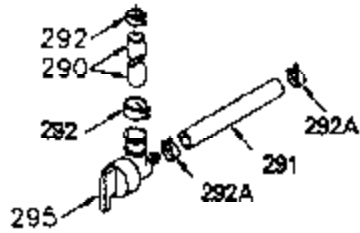

ILLUSTRATION SHOWS TYPICAL PARTS ONLY. ORDER BY PART NUMBER. PARTS NOT LISTED ARE SUPPLIED BY OEM.

VIEW 2 OF 2

Ref #	Part Number	Qty	Description
200	570675A	1	Control Bracket (Incl. 202 thru 206)
202	32924	1	Compression Spring
205	651051	1	Screw, Torx T-10, 10-32 x 1-1/8"
209A	650867	2	Screw, 10-24 x 1/2"
209	650735	1	Screw, 10-24 x 3/8"
245	34782A	1	## Air Cleaner Filter
245A	34783	1	## Air Cleaner Filter
287	650926	4	Screw, 8-32 x 21/64"
290	29774	1	Fuel Line
292	26460	2	Fuel Line Clamp
370K	36695	1	Starter Decal
390	590732	1	Rewind Starter (NOTE: This engine could have been built with 590738 starter.)