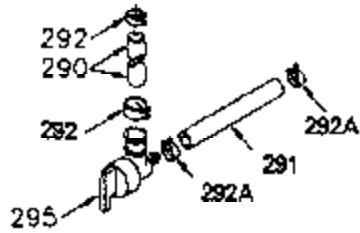

ILLUSTRATION SHOWS TYPICAL PARTS ONLY. ORDER BY PART NUMBER. PARTS NOT LISTED ARE SUPPLIED BY OEM.

VIEW 2 OF 2

Ref #	Part Number	Qty	Description
200	570696A	1	Control Bracket (Incl. 202 thru 205)
202	32924	1	Compression Spring
205	651051	1	Screw, Torx T-10, 10-32 x 1-1/8"
209A	650867	2	Screw, 10-24 x 1/2"
209	650735	1	Screw, 10-24 x 3/8"
245	34782	1	## Air Cleaner Filter
245A	34783	1	## Air Cleaner Filter
287	650926	4	Screw, 8-32 x 21/64"
290	29774	1	Fuel Line
292	26460	2	Fuel Line Clamp
370K	36695	1	Starter Decal
370E	37089	1	## Air Cleaner Decal
390	590737	1	Rewind Starter (NOTE: This engine could have been built with 590694 starter.)