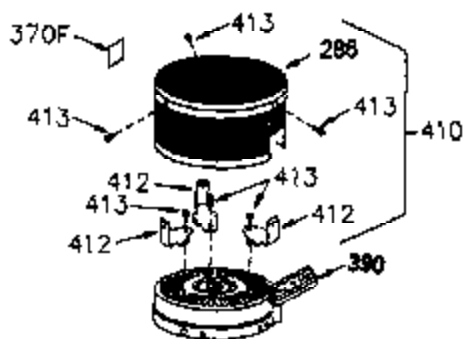

ILLUSTRATION SHOWS TYPICAL PARTS ONLY. ORDER BY PART NUMBER. PARTS NOT LISTED ARE SUPPLIED BY OEM.

VIEW 2 OF 2

Ref #	Part Number	Qty	Description
200	570696A	1	Control Bracket (Incl. 202 thru 205)
202	32924	1	Compression Spring
205	651051	1	Screw, Torx T-10, 10-32 x 1-1/8"
209A	650867	2	Screw, 10-24 x 1/2"
209	650735	1	Screw, 10-24 x 3/8"
245	34782	1	## Air Cleaner Filter
245A	34783	1	## Air Cleaner Filter
287	650926	4	Screw, 8-32 x 21/64"
290	29774	1	Fuel Line
292	26460	2	Fuel Line Clamp
370K	36695	1	Starter Decal
370E	37089	1	## Air Cleaner Decal
390	590737	1	Rewind Starter (NOTE: This engine could have been built with 590694 starter.)